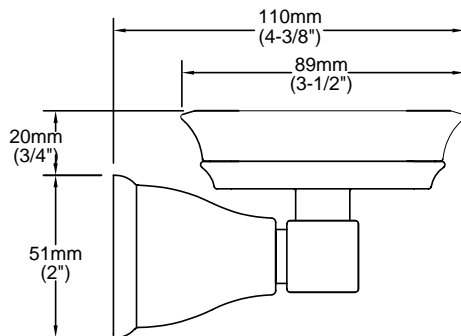

American Standard

TOWN SQUARE™ ACCESSORIES

SOAP DISH

MODEL NUMBER:

☐ 2555.050 SOAP DISH

Available Finishes

.002	Polished Chrome
.099	PVD Polished Brass
.295	PVD Satin

PRODUCT FEATURES:

SUGGESTED SPECIFICATION:

Soap Dish shall feature heavy - duty construction with tarnish free PVD finish on all Polished Brass and Satin components. Shall feature concealed mounting. Soap Dish shall be frosted glass. Soap Dish shall be American Standard Model # 2555.050.____.