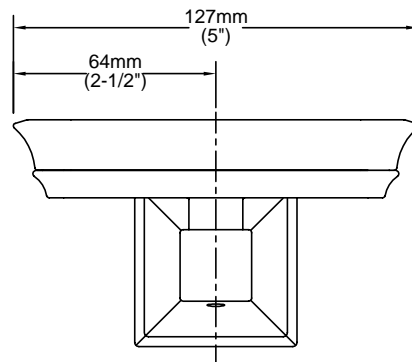

American Standard

TOWN SQUARE™ ACCESSORIES

SOAP DISH

MODEL NUMBER:

☐ 2555.050 SOAP DISH

Available Finishes

.002	Polished Chrome
.099	PVD Polished Brass
.295	PVD Satin

PRODUCT FEATURES:

SUGGESTED SPECIFICATION:

Soap Dish shall feature heavy - duty construction with tarnish free PVD finish on all Polished Brass and Satin components. Shall feature concealed mounting. Soap Dish shall be frosted glass. Soap Dish shall be American Standard Model # 2555.050.____.