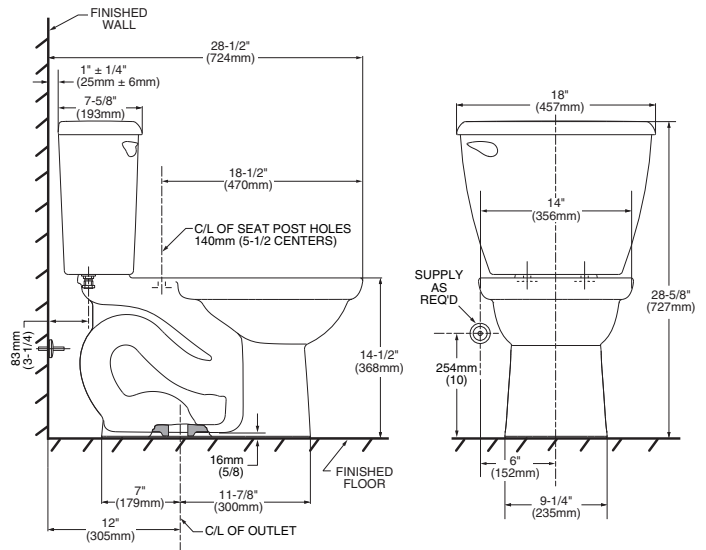

**COLONY™ FitRight™
ELONGATED TOILET**

2435.012

- Vitreous china
- Low-consumption (6.0 Lpf/1.6 gpf)
- Elongated siphon action jetted bowl
- Fully glazed 2" trapway
- Pilot valve water control
- 2" Flapper flush valve
- Color-matched trip lever
- Sanitary bar on bowl
- 2 bolt caps
- 100% factory flush tested

3189.016 Bowl

4003.016 Tank

Nominal Dimensions:

724 x 457 x 727mm
(28-1/2" x 18" x 28-5/8")

Fixture only, seat and supply by others

Alternate Tank Configurations Available:

- 4003.500** Tank complete with Aquaguard Liner
- 4003.800** Tank complete with trip lever located on right side

Compliance Certifications -

Meets or Exceeds the Following Specifications:

- ASME A112.19.2M for Vitreous China Fixtures - includes Flush Performance, Ball Pass Diameter, Trap Seal Depth and all Dimension
- Los Angeles Department of Water and Power Supplementary Purchase Specification for Non-Adjustability

NOTES:

THIS COMBINATION IS DESIGNED TO ROUGH-IN AT A MINIMUM DIMENSION OF 305MM (12") FROM FINISHED WALL TO C/L OF OUTLET. * DIMENSION SHOWN FOR LOCATION OF SUPPLY IS SUGGESTED. SUPPLY NOT INCLUDED WITH FIXTURE AND MUST BE ORDERED SEPARATELY.