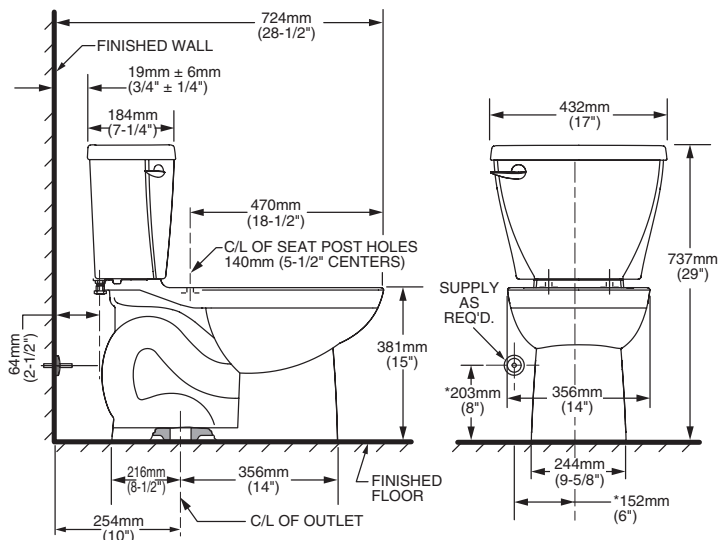

CADET® 3 ELONGATED 10" ROUGH-IN TOILET

☐ 2383.010

- Vitreous china
- Low-consumption (6.0 Lpf/1.6 gpf)
- EverClean® surface inhibits the growth of stain- and odor-causing bacteria, mold, and mildew on the surface
- Features the **Cadet® 3 Flushing System**
- Elongated siphon action jetted bowl
- Fully-glazed 2-1/8" trapway with 2" ball pass
- Generous 9" x 8" water surface area
- Close-coupled tank with flat tank cover for superior storage
- Oversized 3" flush valve with chemical resistant flapper
- Chrome trip lever
- Speed Connect® tank-to-bowl coupling system
- Sanitary dam on bowl with four point tank stabilization
- 2 color-matched bolt caps
- 100% factory flush tested
- 5 year warranty

☐ 3014.016 Elongated Bowl

☐ 3014.001 Elongated Universal Bowl

☐ 4019.016 Tank

Nominal Dimensions:

724 x 432 x 737mm (28-1/2" x 17" x 29")

Fixture only, seat and supply by others

Alternative Tank Configurations Available:

- ☐ 4019.600 Tank complete with tank cover locking device
- ☐ 4019.800 Tank complete with trip lever on right side
- ☐ 4019.900 Tank complete with tank cover locking device and trip lever on right side

NOTES:

THIS TOILET IS DESIGNED TO ROUGH-IN AT A MINIMUM DIMENSION OF 254MM (10") FROM FINISHED WALL TO C/L OF OUTLET. SUPPLY NOT INCLUDED WITH FIXTURE AND MUST BE ORDERED SEPARATELY.

* DIMENSION SHOWN FOR LOCATION OF SUPPLY IS SUGGESTED.