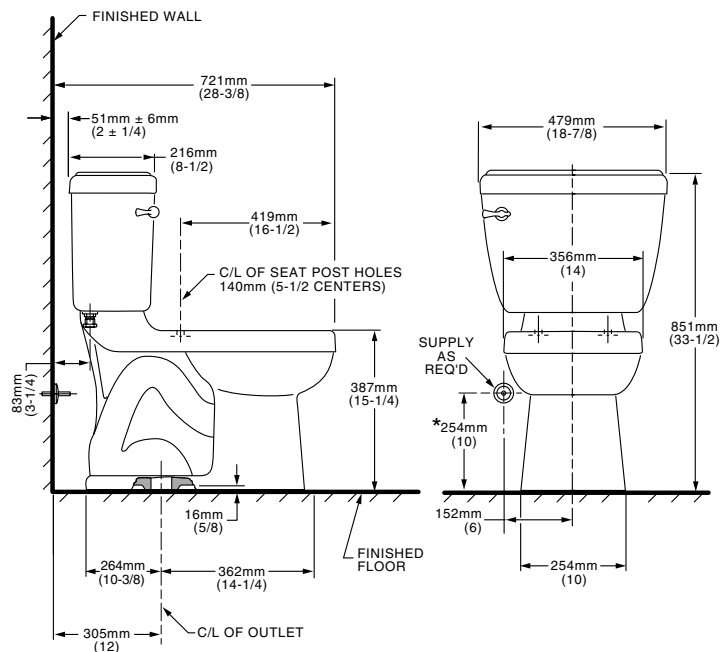

#### Nominal Dimensions:

721 x 479 x 851mm  
(28-3/8" x 18-7/8" x 33-1/2")

Fixture only, seat and supply by others

#### Meets or Exceeds the Following Specifications:

- ASME A112.19.2M for Vitreous China Fixtures - includes Flush Performance, Ball Pass Diameter, Trap Seal Depth and all Dimensions
- Los Angeles Department of Water and Power Supplementary Purchase Specification for Non-Adjustability - July, 2003 revision

#### NOTES:

THIS TOILET IS DESIGNED TO ROUGH-IN AT A MINIMUM DIMENSION OF 305MM (12") FROM FINISHED WALL TO C/L OF OUTLET.

SUPPLY NOT INCLUDED WITH FIXTURE AND MUST BE ORDERED SEPARATELY.

\* DIMENSION SHOWN FOR LOCATION OF SUPPLY IS SUGGESTED.

**IMPORTANT:** Dimensions of fixtures are nominal and may vary within the range of tolerances established by ANSI Standard A112.19.2.

These measurements are subject to change or cancellation. No responsibility is assumed for use of superseded or voided pages.