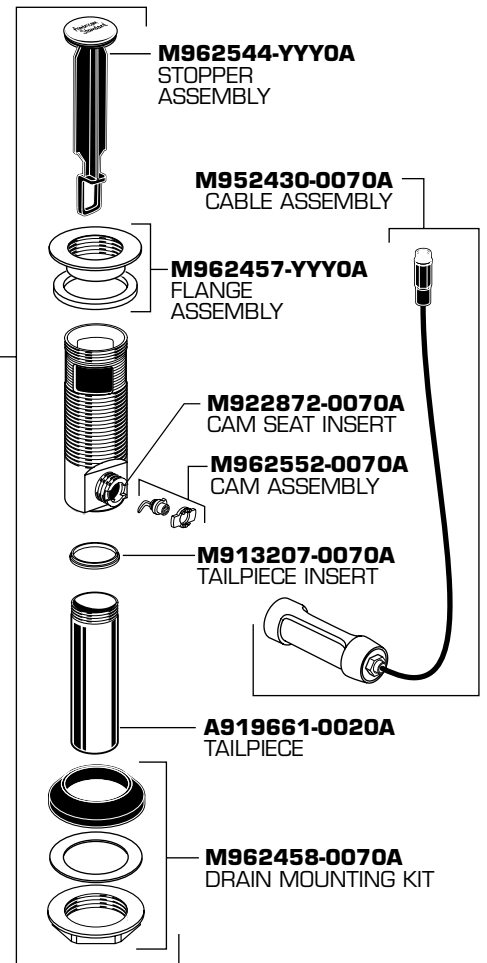

SERIN™ SPREAD LAVATORY FITTING

MODEL NUMBER

2064.801

Replace the "YYY" with appropriate finish code

CHROME	002
SATIN NICKEL	295

HOT LINE FOR HELP
For toll-free information and answers to your questions, call:
1 (800) 442-1902
Weekdays 8:00 a.m. to 6:00 p.m. EST
IN CANADA 1-800-387-0369 (TORONTO 1-905-306-1093)
Weekdays 8:00 a.m. to 7:00 p.m. EST
IN MEXICO 01-800-839-1200