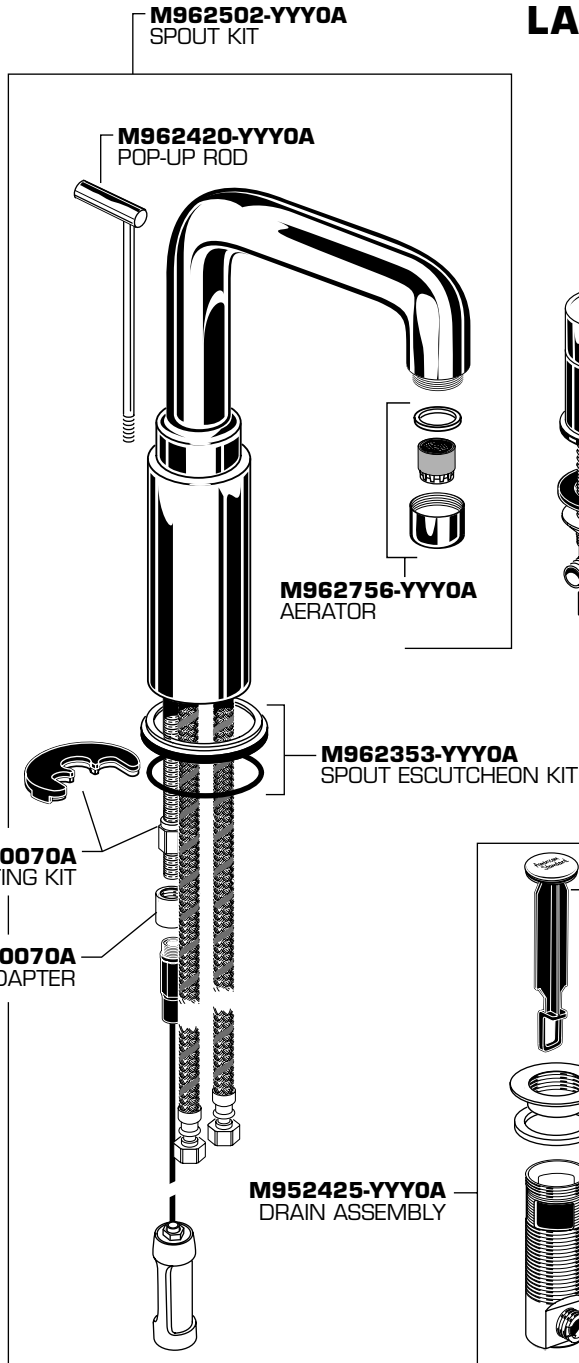

SERIN™ SPREAD LAVATORY FITTING

MODEL NUMBER

2064.801

Replace the "YYY" with appropriate finish code

CHROME	002
SATIN NICKEL	295

HOT LINE FOR HELP
For toll-free information and answers to your questions, call:
1 (800) 442-1902
Weekdays 8:00 a.m. to 6:00 p.m. EST
IN CANADA 1-800-387-0369 (TORONTO 1-905-306-1093)
Weekdays 8:00 a.m. to 7:00 p.m. EST
IN MEXICO 01-800-839-1200