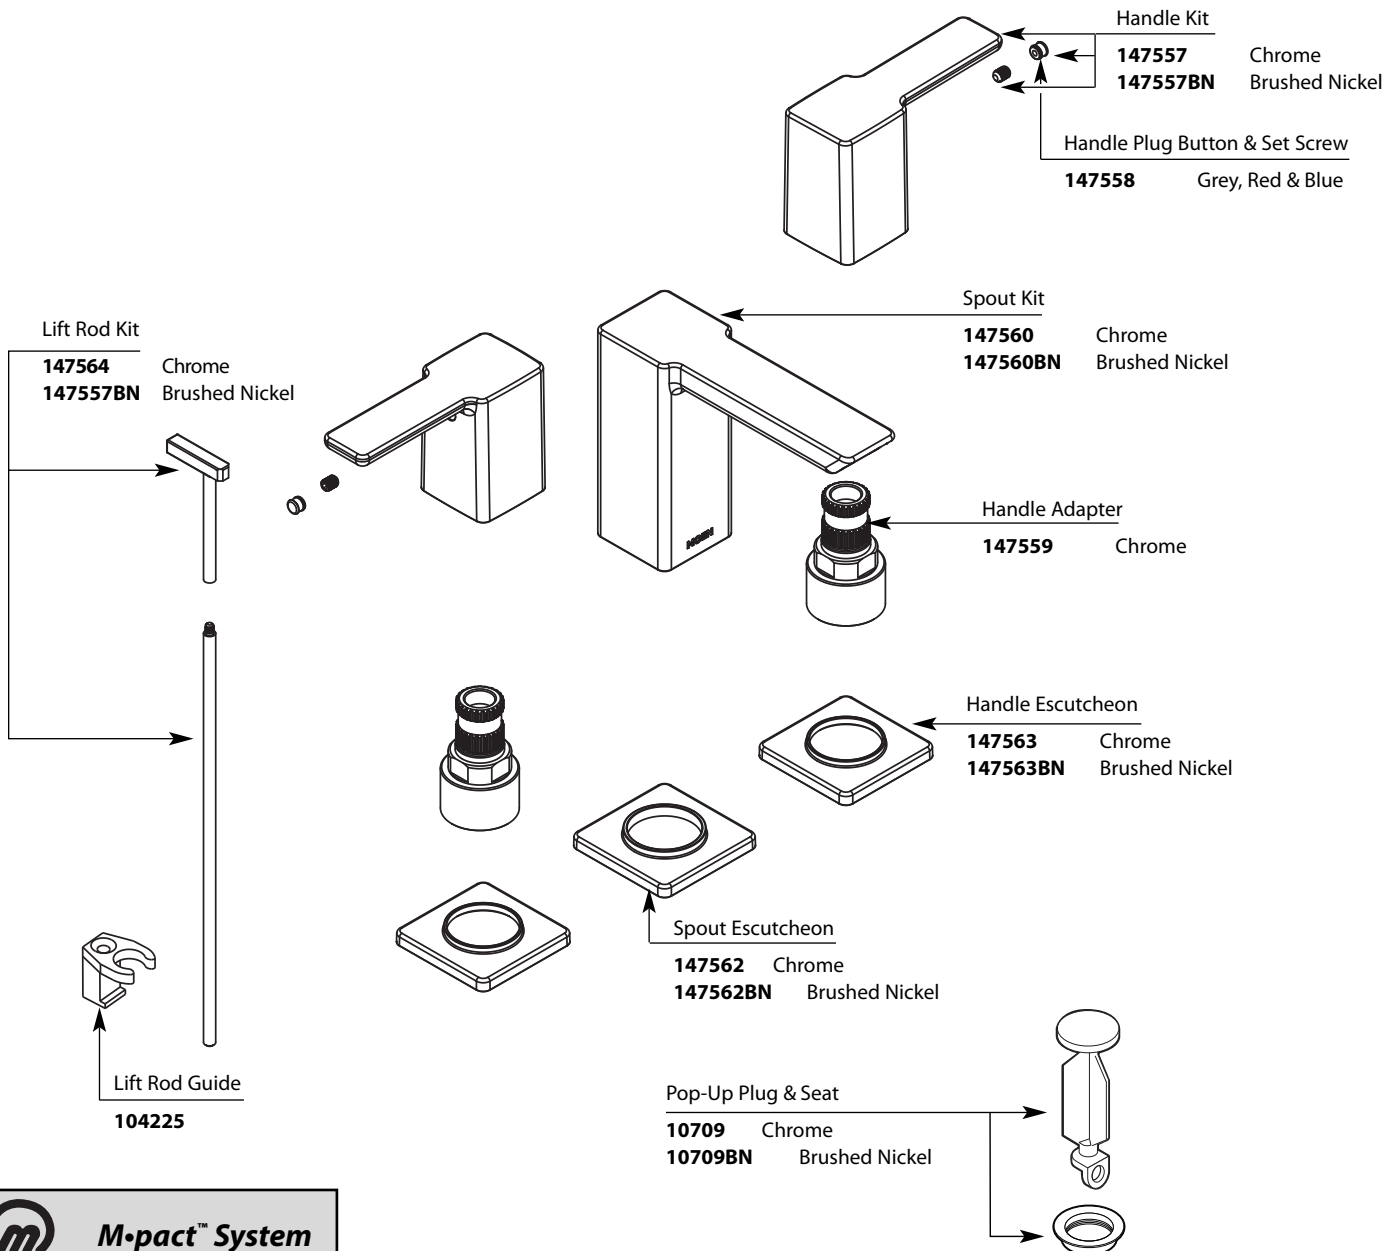

# Illustrated Parts

■ Valve: 9000, 69000

90 DEGREE™ Two-Handle Widespread Trim		
MODEL	HANDLE	FINISH
TS6720	Lever	Chrome
TS6720BN	Lever	Brushed Nickel

TO ORDER PARTS CALL: 1-800-BUY-MOEN  
[www.moen.com](http://www.moen.com)