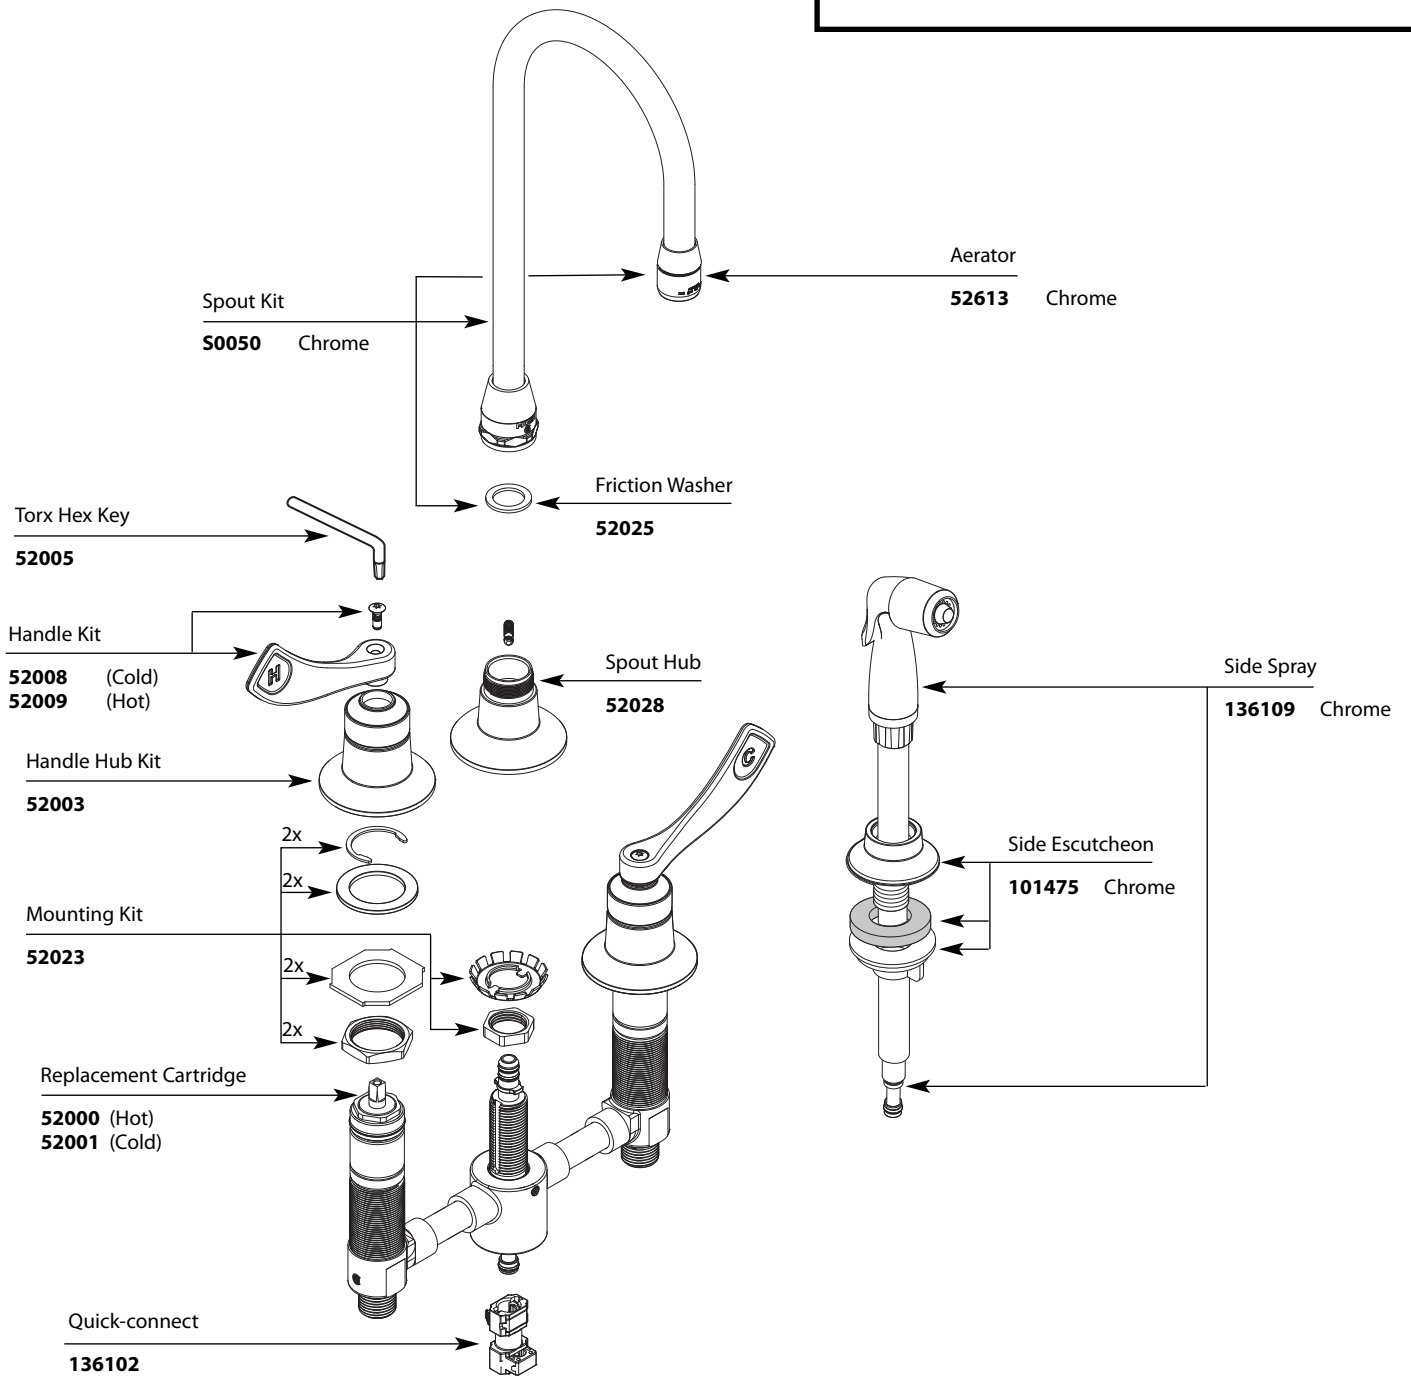

■ Order by Part Number

Two-Handle Kitchen Faucet w/Side Spray		
MODEL	HANDLE	FINISH
8242	Lever	Chrome
8243	Lever (less spout)	Chrome

■ Order by Part Number

Two-Handle Kitchen Faucet w/Side Spray		
<u>MODEL</u>	<u>HANDLE</u>	<u>FINISH</u>
CA8242	Lever	Chrome
CA8243	Lever (less spout)	Chrome