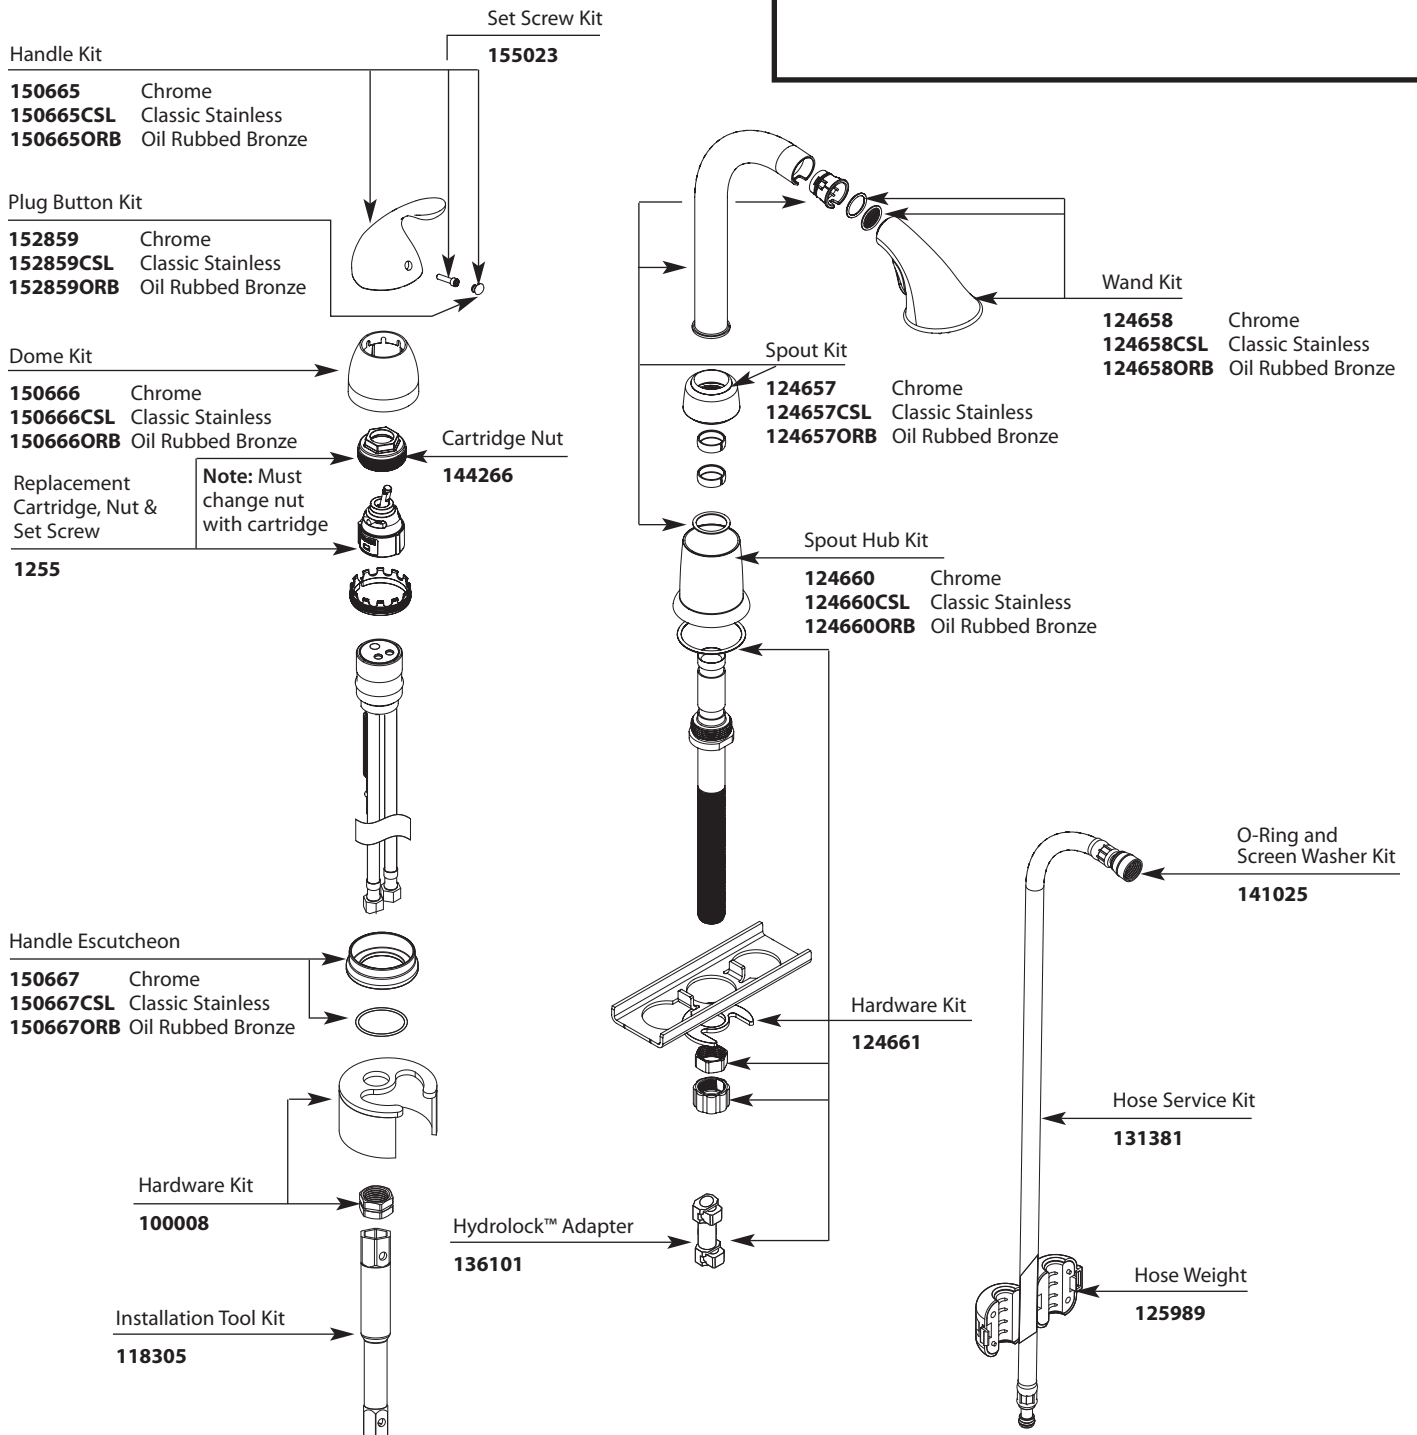

Buy it for looks. Buy it for life.®

Illustrated Parts

■ Order by Part Number

*There is more than 1 version of this model.
Page down to identify the version you have.*

Camerist™ Single Handle Pull-Down Bar Faucet		
MODEL	HANDLE	FINISH
5955	Lever	Chrome
5955CSL	Lever	Classic Stainless
5955ORB	Lever	Oil Rubbed Bronze

Buy it for looks. Buy it for life.®

Illustrated Parts

■ Order by Part Number

Camerist™ Single Handle Pull-Down Bar Faucet		
MODEL	HANDLE	FINISH
5955	Lever	Chrome
5955CSL	Lever	Classic Stainless
5955ORB	Lever	Oil Rubbed Bronze
Discontinued		
5955SL	Lever	Stainless