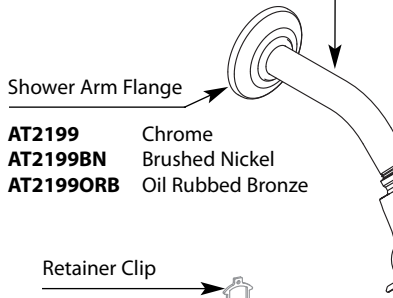

# Illustrated Parts

■ Order by Part Number

■ Trim can be used with 62300 series or 2500 series valve

BRANTFORD™ Posi-Temp® Single-Handle Tub/Shower Valve			
Valve Trim		Shower Only*	Tub/Shower*
<b>MODEL</b>		<b>MODEL</b>	<b>MODEL</b>
T2151	Chrome	T2152	Chrome
T2151BN	Brushed Nickel	T2152BN	Brushed Nickel
T2151ORB	Oil Rubbed Bronze	T2152ORB	Oil Rubbed Bronze
T62151	Chrome (Bulk)	T62152	Chrome (Bulk)
		T2152EPBN	Brushed Nickel
		T2152EPORB	Oil Rubbed Bronze
		T62152EP	Chrome (Bulk)
		T2152NHBN	Brushed Nickel
		T2152NHORB	Oil Rubbed Bronze
		T62152NH	Chrome (Bulk)
			T2153
			T2153BN
			T2153ORB
			T62153
			T62156
			T2153EPBN
			T2153EPORB
			T62153EP
			T2153NHBN
			T2153NHORB
			T62153NH

\* All models include 2.5 gpm showerhead except those with EP suffix (1.75 gpm showerhead) or those with NH suffix (no showerhead)

Shower Arm

- 10154** Chrome
- 10154BN** Brushed Nickel
- 10154ORB** Oil Rubbed Bronze

- Retainer Clip
- 96914**

Shower Head (2.5 gpm)      Shower Head (1.75 gpm)

- 6303** Chrome
- 6303BN** Brushed Nickel
- 6303ORB** Oil Rubbed Bronze
- 6303EP** Chrome
- 6303EPBN** Brushed Nickel
- 6303EPORB** Oil Rubbed Bronze