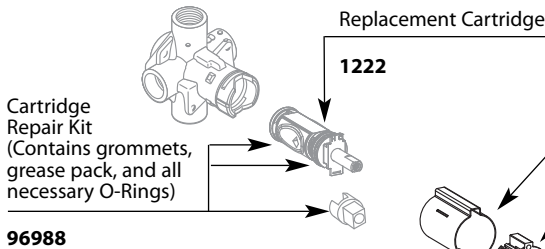

# Illustrated Parts

■ Order by Part Number

■ Trim can be used with 62300 series or 2500 series valve

BRANTFORD™ Posi-Temp® Single-Handle Tub/Shower Valve			
Valve Trim		Shower Only*	Tub/Shower*
<b>MODEL</b>		<b>MODEL</b>	<b>MODEL</b>
T2151	Chrome	T2152	Chrome
T2151BN	Brushed Nickel	T2152BN	Brushed Nickel
T2151ORB	Oil Rubbed Bronze	T2152ORB	Oil Rubbed Bronze
T62151	Chrome (Bulk)	T62152	Chrome (Bulk)
		T2152EPBN	Brushed Nickel
		T2152EPORB	Oil Rubbed Bronze
		T62152EP	Chrome (Bulk)
		T2152NHBN	Brushed Nickel
		T2152NHORB	Oil Rubbed Bronze
		T62152NH	Chrome (Bulk)
			T2153
			T2153BN
			T2153ORB
			T62153
			T62156
			T2153EPBN
			T2153EPORB
			T62153EP
			T2153NHBN
			T2153NHORB
			T62153NH

- Retainer Clip
- 96914**

Shower Head (2.5 gpm)      Shower Head (1.75 gpm)

- 6303** Chrome
- 6303BN** Brushed Nickel
- 6303ORB** Oil Rubbed Bronze
- 6303EP** Chrome
- 6303EPBN** Brushed Nickel
- 6303EPORB** Oil Rubbed Bronze