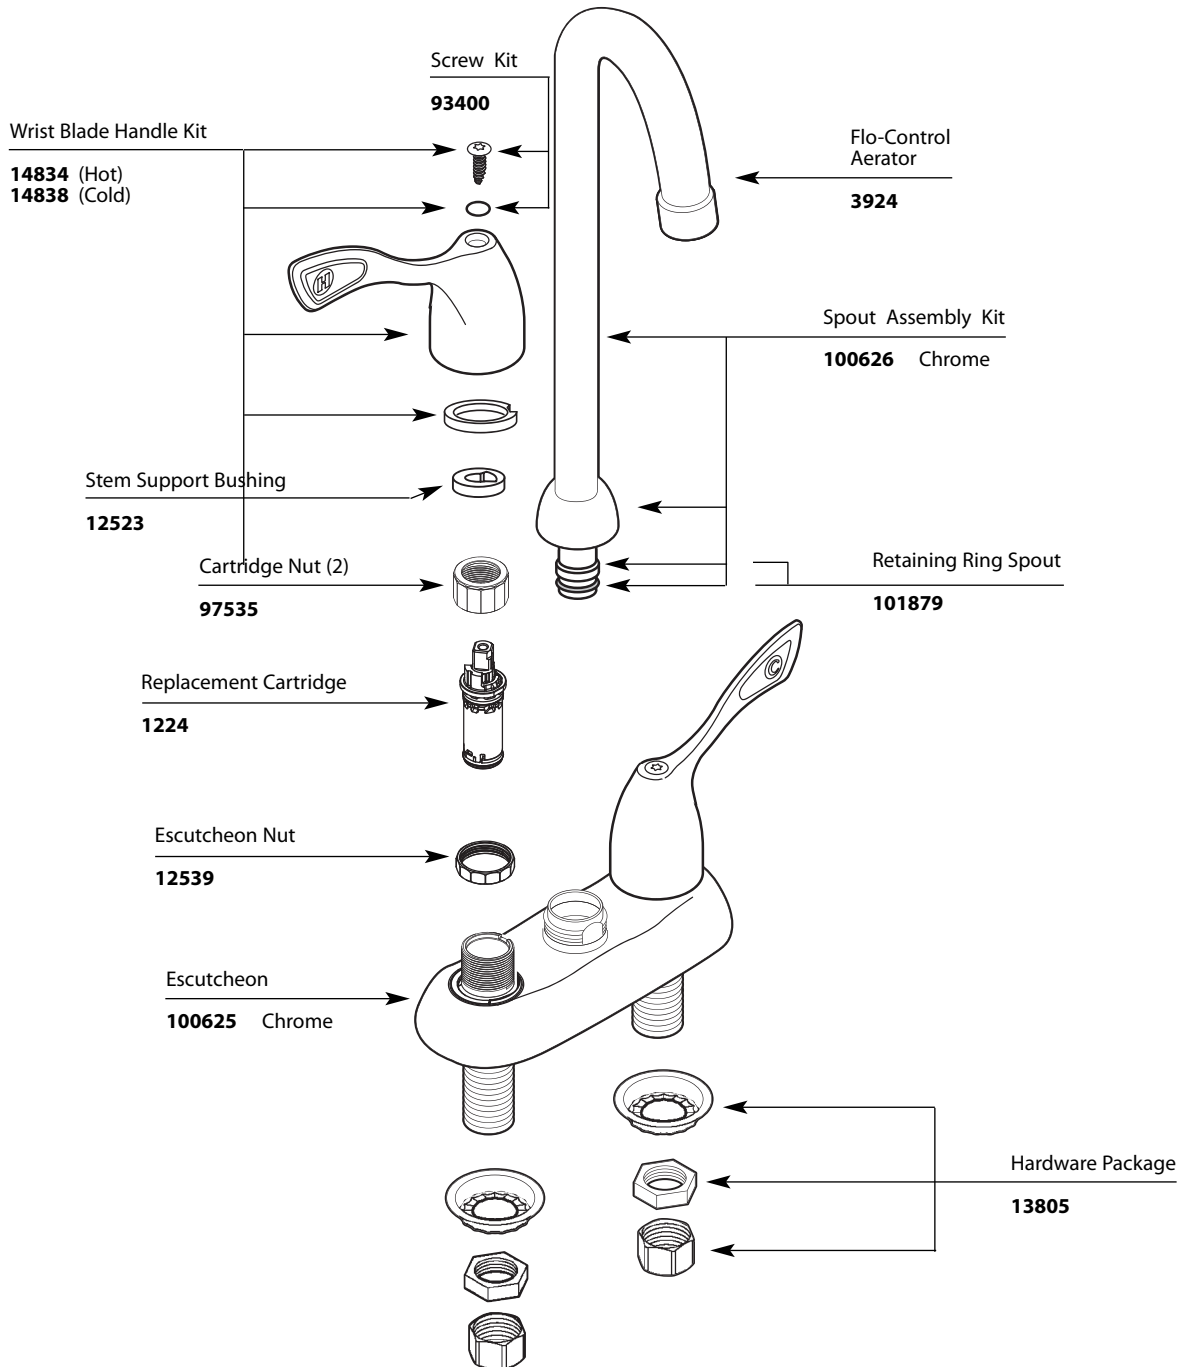

■ Order by Part Number

*There is more than 1 version of this model.  
Page down to identify the version you have.*

Two-Handle Bar Faucet		
<u>MODEL</u>	<u>HANDLE</u>	<u>FINISH</u>
8938	Wrist Blade	Chrome

■ Order by Part Number

# Illustrated Parts

Two-Handle Bar Faucet		
<u>MODEL</u>	<u>HANDLE</u>	<u>FINISH</u>
8938	Wrist Blade	Chrome

Spout Assembly Kit

15234

Screw Kit

93400

Wrist Blade Handle Kit

14834 (Hot)  
14838 (Cold)

Flo-Control  
Aerator

3924

Retaining Ring Spout

101879

Hardware Package

13805