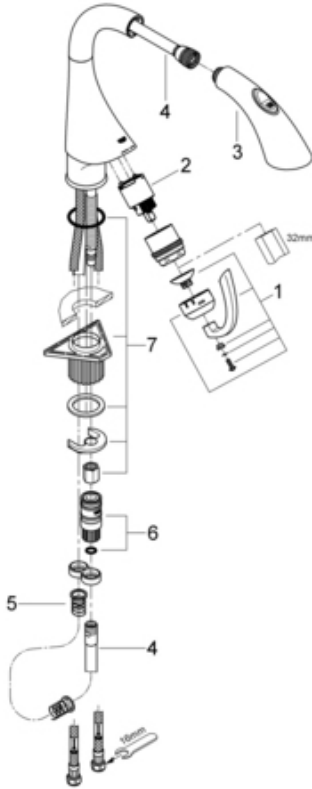

K4 32 073
Prep Sink Dual-spray Pull-Out

Exploded View

Parts Breakdown

Pos No.	Spare Part Description	Product No.	Pcs.
	32 073		
1	Lever assembly	46 572	1
2	Ceramic cartridge	46 374	1
3	Hand held spray	46 573	1
4	Hose	46 174	1
5	Pressure spring	07 240	1
6	Quick coupling	46 315	1
7	Mounting kit	46 346	1
	Special Accessories		
	10" Euro escutcheon	07 552	1
	10" two hole Euro escutcheon	07 555	1