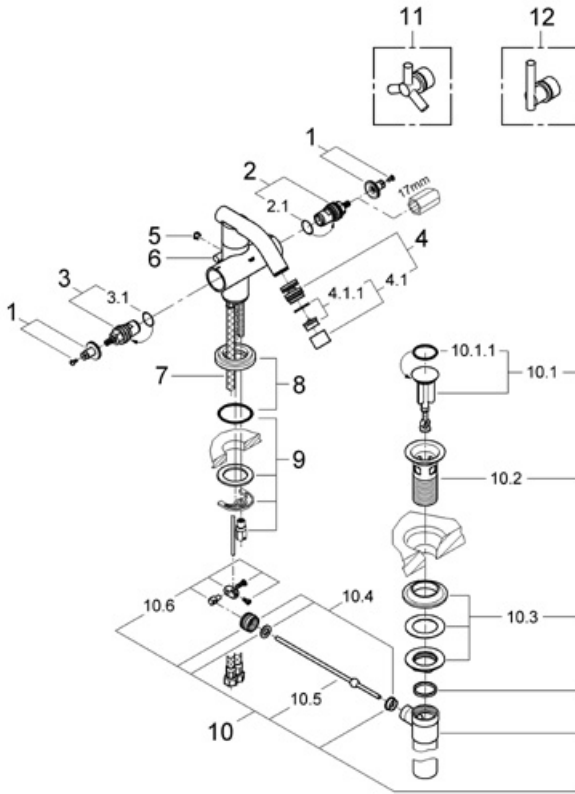

Atrio 24 017

Bidet, centerset

Exploded View

Parts Breakdown

Pos No.	Spare Part Description	Product No.	Pcs.
24 017			
1	Handle connection set	45 605	1
2	Ceramic cartridge	45 882	1
2.1	O-ring	03 924	1
3	90 degree cartridge	45 883	1
3.1	O-ring	03 924	1
4	Swivel flow control	13 940	1
4.1	Flow control	13 935	1
4.1.1	Flow control insert	45 220	1
5	Button	08 102	1
6	Lift rod	06 575	1
7	Flexible connect hose	46 413	1
8	Escutcheon	45 629	1
9	Mounting kit	46 055	1
10	Pop-up drain	28 957	1
10.1	Stopper	45 324	1
10.1.1	Stopper o-ring	01 147	1
10.2	Flange	01 153	1
10.3	Shank nut & bushing	45 266	1
10.4	Nut & bushings	45 265	1
10.5	Ball rod	45 264	1
10.6	Toggle lever	45 485	1
Special Accessories			
11	Trio spoke handle	45 603	1
12	Atrio lever	45 609	1