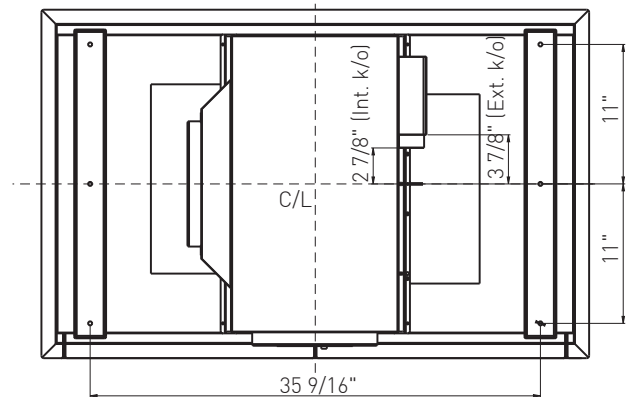

ARC

LUX

ISLAND

ZEPHYR

ZEPHYRONLINE.COM

Top