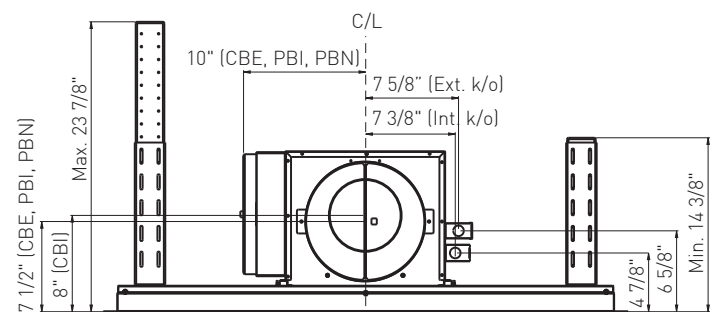

ARC

LUX

ISLAND

ZEPHYR

ZEPHYRONLINE.COM

Side