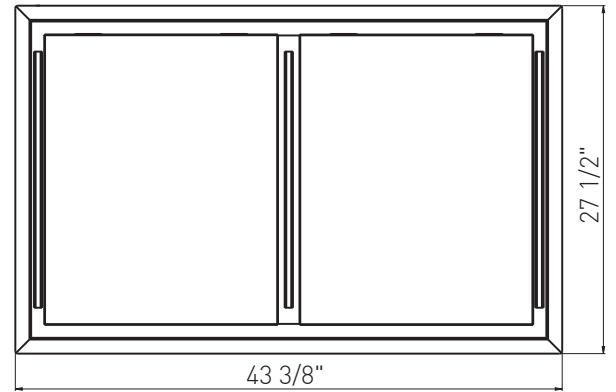

ARC

LUX

ISLAND

ZEPHYR

ZEPHYRONLINE.COM

Front