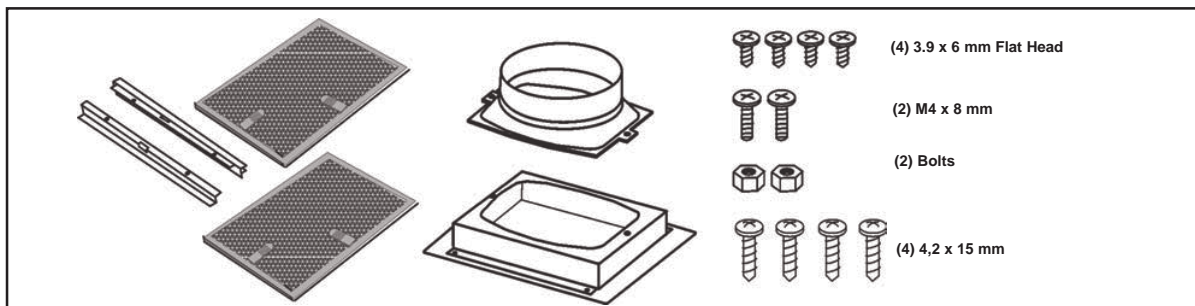

INCLUDED MATERIALS

More detailed instructions included in the hood manual