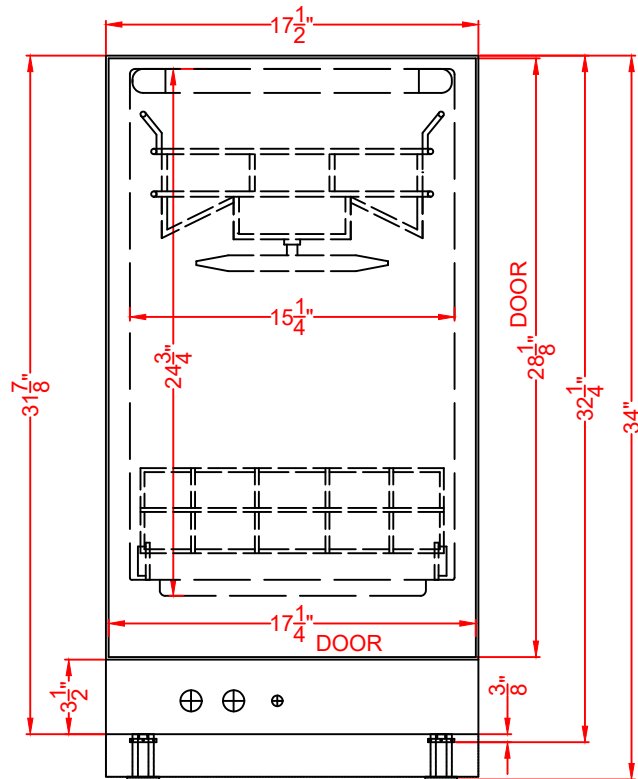

TOP VIEW

FRONT VIEW

DW185SSADA
Dishwasher
06/14/23

SUMMIT
FELIX STORCH, INC.
www.summitappliance.com
718-393-3900