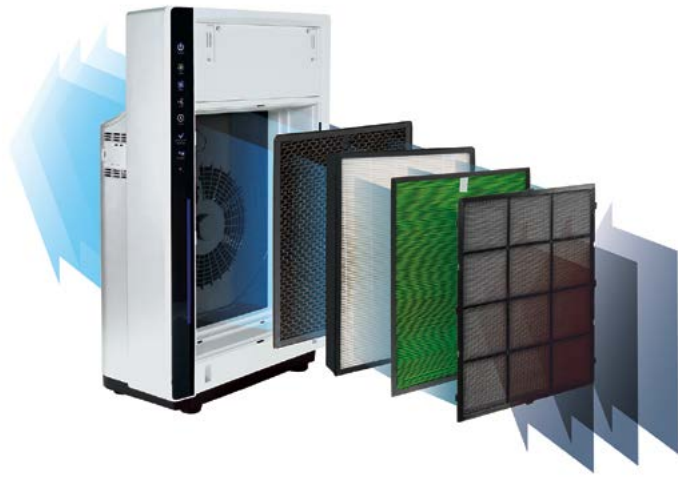

AP260
AIR PURIFIER

FRIEDRICH

1883

AP260 Air Purifier

Smart features for fast, effective and easy purification of the air in your home

The AP260 air purifier is an innovation in air quality technology designed to remove pollutants from your air ranging in size from large particles down to airborne bacteria, harmful gases and unwanted odors for spaces up to 260 square feet.

SUPERIOR AIR FILTRATION

5-STAGE FILTRATION:

- Pre-filter, multi-filter, HEPA filter, carbon filter and plasma generator
- Effectively filters dust, pollen, mold spores, pet dander and tobacco smoke, among other pollutants
- Enhanced HEPA filter captures up to 99.97% of all particles as small as .3 microns.