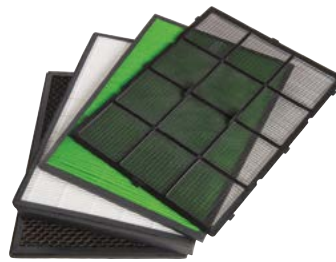

**4X THE
FILTER SUR-
FACE AREA
COMPARED TO
A COMPETITIVE
BRAND**

AIR PURIFICATION YOU CAN SEE

- Unique color-changing Air Quality LED display changes color to indicate air quality
- Intelligent Auto Operation automatically adjusts its cleaning levels to detected pollutant changes
- Ultra quiet night function adjusts sound level and brightness to conform to a dimmed, quieter mode at night, purifying virtually undetected.