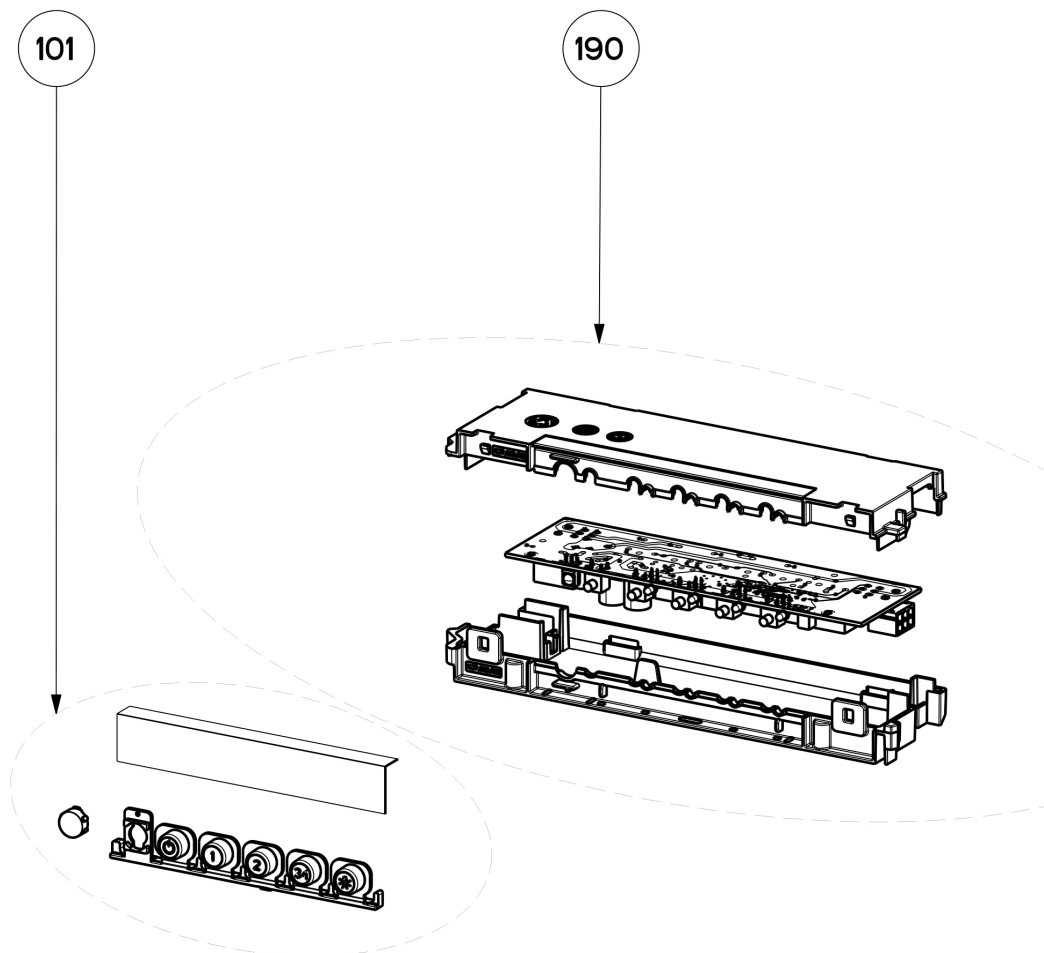

DAMA ISOLA 2019 SSV

body / chimney components

	Model Number	DAMAIS36SSV	DAMAIS42SSV	
Key	Description	36 Stainless	42 Stainless	Qty Req.
1	Lamp Clip	133.0200.447	133.0200.447	2
2	LED Bulb	133.0486.867	133.0486.867	4
3	Lamp Holder	133.0380.507	133.0380.507	4
4	Lamp Holder Support	133.0198.226	133.0198.226	4
5	Grease Filter	133.0018.482	133.0018.482	3
507	Upper Chimney	133.0062.273	133.0062.273	1
512	Lower Chimney	133.0062.473	133.0062.473	1
514	Damper	133.0055.994	133.0055.994	1

switch components

	Model Number	DAMAI36SSV	DAMAI42SSV	
Key	Description	36 Stainless	42 Stainless	Qty Req.
101	Button Kit	133.0380.478	133.0380.478	1
190	Control Board	133.0524.811	133.0524.811	1

DAMA ISOLA 2019 SSV

motor components

	Model Number	DAMAIS36SSV	DAMAIS42SSV	
Key	Description	36 Stainless	42 Stainless	Qty Req.
302	Impeller	133.0052.799	133.0052.799	1
305	Rubber Motor Mount	133.0051.604	133.0051.604	1
312	Capacitor	133.0060.648	133.0060.648	1
399	Motor	133.0554.637	133.0554.637	1

DAMA ISOLA

mounting hardware components

	Model Number	DAMAI36SSV	DAMAI42SSV	
Key	Description	36 Stainless	42 Stainless	Qty Req.
	Mounting Kit Island	133.0084.479	133.0084.479	1
A	4 Bolts to Attach Canopy to Chimney			1
B	Wood Shelf Nut			1
C	Wood Shelf Washer			1
D	Wood Shelf Bolt			1
E	Wood Screw			1
F	Connector Box w/screws			1
G	Chimney Screws			1