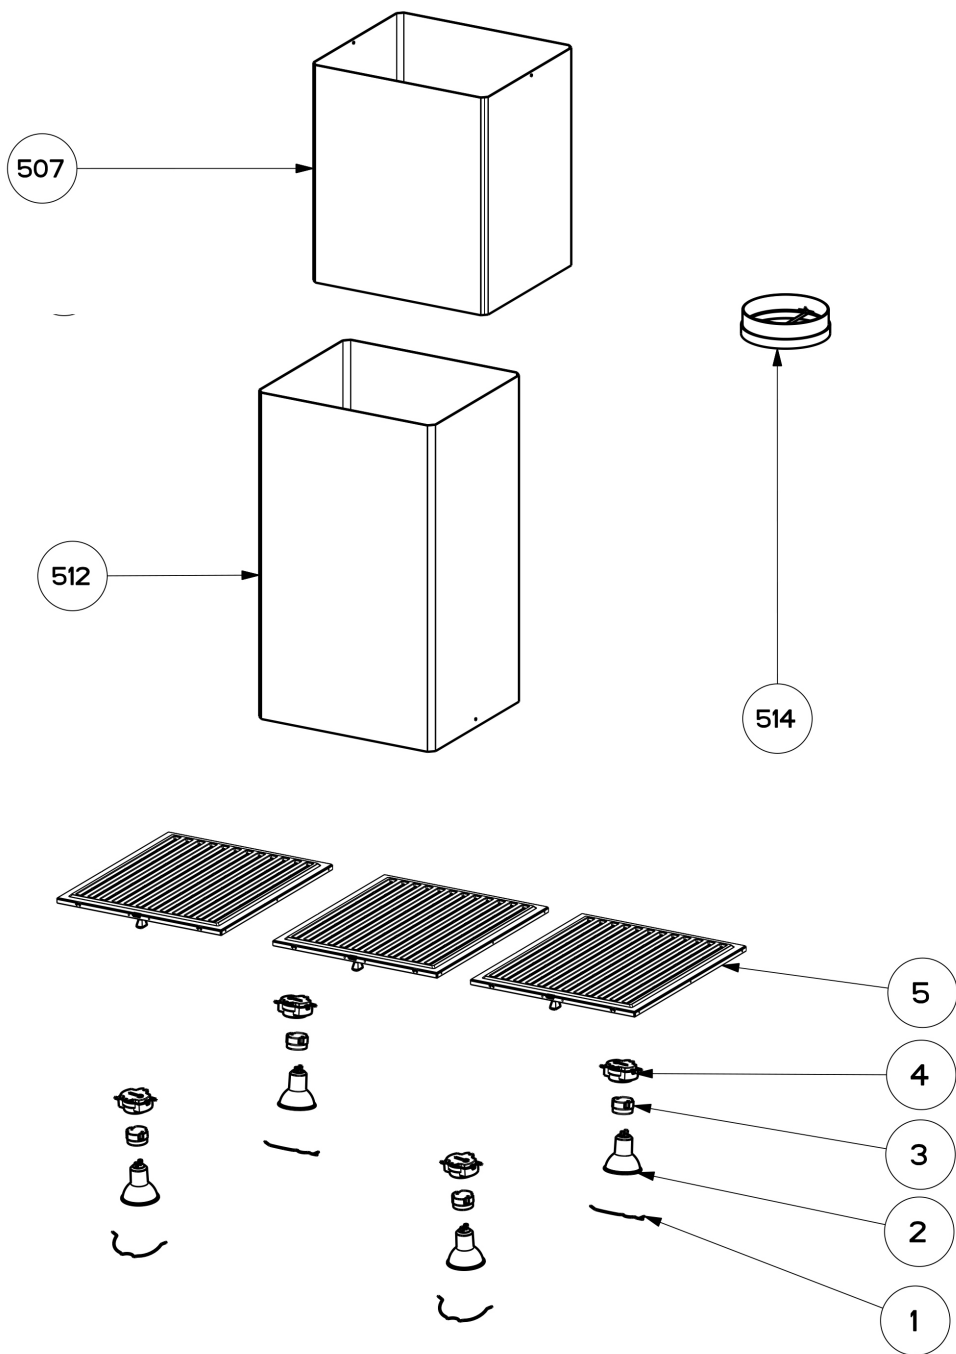

DAMA ISOLA 2019 SSV

body / chimney components

	Model Number	DAMAIS36SSV	DAMAIS42SSV	
Key	Description	36 Stainless	42 Stainless	Qty Req.
1	Lamp Clip	133.0200.447	133.0200.447	2
2	LED Bulb	133.0486.867	133.0486.867	4
3	Lamp Holder	133.0380.507	133.0380.507	4
4	Lamp Holder Support	133.0198.226	133.0198.226	4
5	Grease Filter	133.0018.482	133.0018.482	3
507	Upper Chimney	133.0062.273	133.0062.273	1
512	Lower Chimney	133.0062.473	133.0062.473	1
514	Damper	133.0055.994	133.0055.994	1

switch components

	Model Number	DAMAI36SSV	DAMAI42SSV	
Key	Description	36 Stainless	42 Stainless	Qty Req.
101	Button Kit	133.0380.478	133.0380.478	1
190	Control Board	133.0524.811	133.0524.811	1

DAMA ISOLA 2019 SSV

motor components

	Model Number	DAMAIS36SSV	DAMAIS42SSV	
Key	Description	36 Stainless	42 Stainless	Qty Req.
302	Impeller	133.0052.799	133.0052.799	1
305	Rubber Motor Mount	133.0051.604	133.0051.604	1
312	Capacitor	133.0060.648	133.0060.648	1
399	Motor	133.0554.637	133.0554.637	1

DAMA ISOLA

mounting hardware components

	Model Number	DAMAI36SSV	DAMAI42SSV	
Key	Description	36 Stainless	42 Stainless	Qty Req.
	Mounting Kit Island	133.0084.479	133.0084.479	1
A	4 Bolts to Attach Canopy to Chimney			1
B	Wood Shelf Nut			1
C	Wood Shelf Washer			1
D	Wood Shelf Bolt			1
E	Wood Screw			1
F	Connector Box w/screws			1
G	Chimney Screws			1