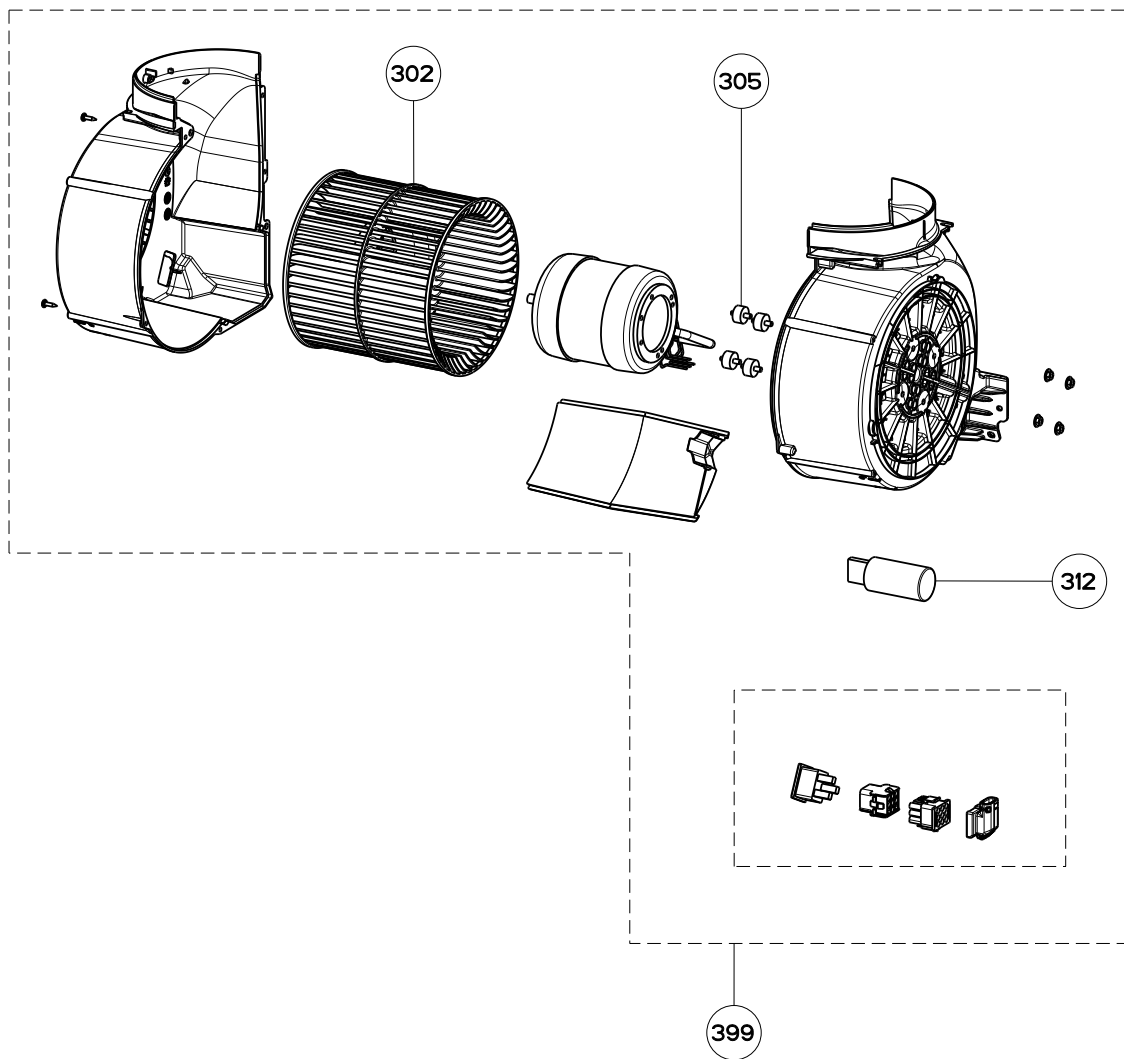

DAMA ISOLA 2019 SSV

body / chimney components

	Model Number	DAMAIS36SSV	DAMAIS42SSV	
Key	Description	36 Stainless	42 Stainless	Qty Req.
1	Lamp Clip	133.0200.447	133.0200.447	2
2	LED Bulb	133.0486.867	133.0486.867	4
3	Lamp Holder	133.0380.507	133.0380.507	4
4	Lamp Holder Support	133.0198.226	133.0198.226	4
5	Grease Filter	133.0018.482	133.0018.482	3
507	Upper Chimney	133.0062.273	133.0062.273	1
512	Lower Chimney	133.0062.473	133.0062.473	1
514	Damper	133.0055.994	133.0055.994	1

switch components

	Model Number	DAMAI36SSV	DAMAI42SSV	
Key	Description	36 Stainless	42 Stainless	Qty Req.
101	Button Kit	133.0380.478	133.0380.478	1
190	Control Board	133.0524.811	133.0524.811	1

DAMA ISOLA 2019 SSV

motor components

	Model Number	DAMAIS36SSV	DAMAIS42SSV	
Key	Description	36 Stainless	42 Stainless	Qty Req.
302	Impeller	133.0052.799	133.0052.799	1
305	Rubber Motor Mount	133.0051.604	133.0051.604	1
312	Capacitor	133.0060.648	133.0060.648	1
399	Motor	133.0554.637	133.0554.637	1

DAMA ISOLA

mounting hardware components

	Model Number	DAMAI36SSV	DAMAI42SSV	
Key	Description	36 Stainless	42 Stainless	Qty Req.
	Mounting Kit Island	133.0084.479	133.0084.479	1
A	4 Bolts to Attach Canopy to Chimney			1
B	Wood Shelf Nut			1
C	Wood Shelf Washer			1
D	Wood Shelf Bolt			1
E	Wood Screw			1
F	Connector Box w/screws			1
G	Chimney Screws			1