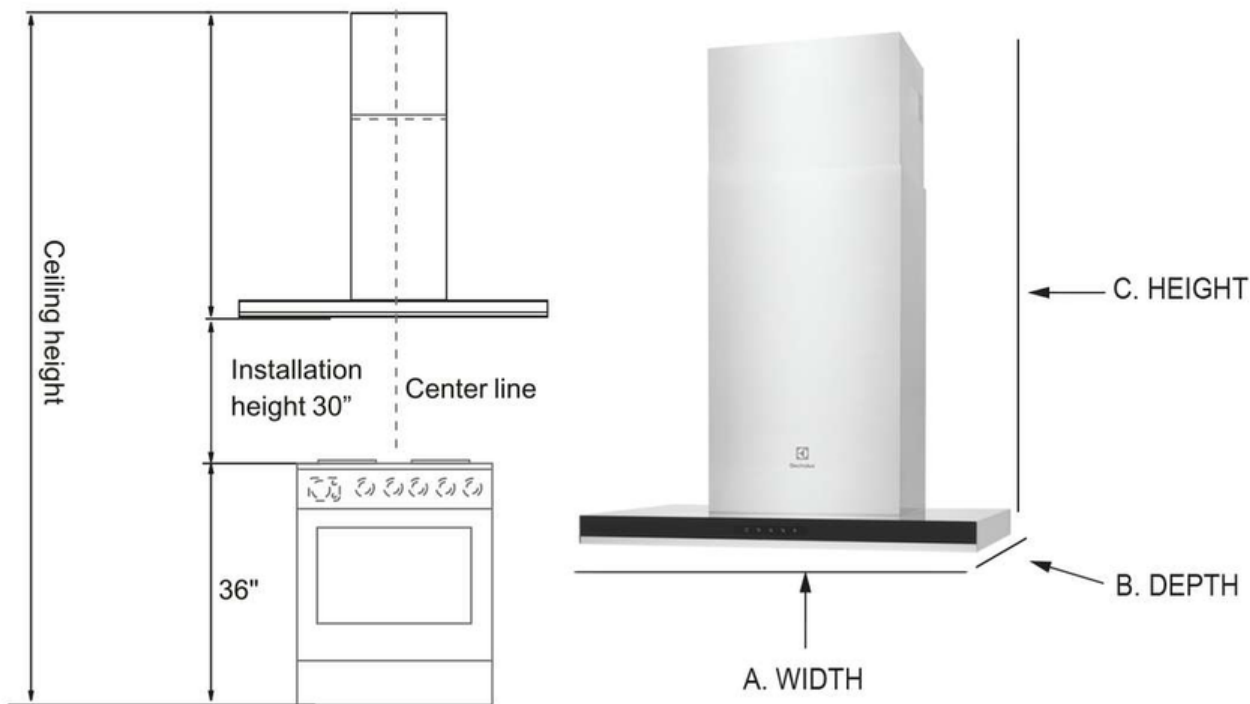

Controls

Control Type	Glass Touch
Wi-Fi Enabled	No

Light System

Lighting Type	LED Strip
Number of Lights	2
Number of Light Settings	3

Dimensions and Volume

Height	53 9/10"
Width	41 3/4"
Depth	23 7/10"

Electrical Specifications

PRODUCT DIMENSIONS			
MODEL	A. WIDTH	B. DEPTH	C. HEIGHT
30" T Shape Hood	29 3/4" (75.57 cm)	19 7/10" (50.04cm)	30" - 53 9/10" (76.2cm - 136.9cm)
36" T Shape Hood	35 3/4" (90.81cm)	19 7/10" (50.04 cm)	30" - 53 9/10" (76.2cm - 136.9cm)
42" T Shape Hood	41 3/4" (106.05 cm)	23 7/10" (50.04 cm)	30" - 53 9/10" (76.2cm - 136.9cm)