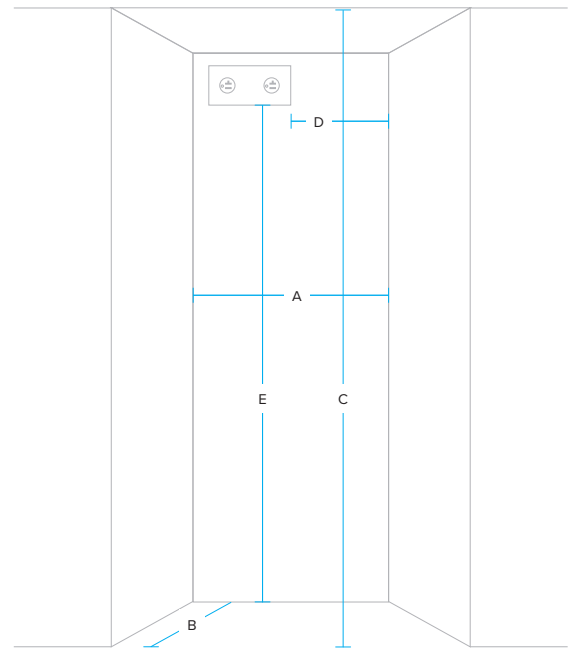

DIMENSIONS & WEIGHT

Appliance dimensions (H x W x D) (in.)	83 3/8" x 41 1/4" x 23 13/16"
Required Cutout Size (HxWxD) (in.)	Flush installation: 84" x 42" x min. 25" (3/4" panel) Classic installation: 84" x 41 1/2" x 24" (panel thickness protruding)
Net Weight (lbs)	655

DRF427500AP

42-INCH Four-Door FreshZone Plus French Door PANEL-READY

APPLIANCE DIMENSIONS

A (Total Width incl. panels)	41 3/4" (1060 mm)
B (Total Depth with 3/4" Panel)	24 11/16" (627 mm)
B1 Depth without panel	23 13/16" (605mm)
C (Height)	83 3/8" (2118mm)
D	41 1/4" (1048 mm)
E	48 1/2" (1232 mm)
F	22 7/16" (570 mm)
G	47 5/8" (1210 mm)

CUSTOM PANEL SPECIFICATIONS

W1	20 25/32" (528 mm)
H1	49 3/16" (1249 mm)
H2	30 9/16" (776 mm)
G1	5/32" (4 mm)
G2	5/32" (4 mm)
Standard Panel Thickness	3/4" (19 mm)

Custom Panel Maximum Weight Fridge : 55 lb (25 kg),
Freezer : 22 lb (10 kg)

	Classic Cutout (41 1/2") with Overlay Style	Full Cutout (42") for Flush installation
A (Width)	41.5" (1054 mm)	42" (1067 mm)
B (Depth)	24" (610 mm)	min. 25" (635 mm)
C (Height)	84" (2134 mm)	84" (2134 mm)
D	22" (559 mm)	22" (559 mm)
E	80" (2032 mm)	80" (2032 mm)