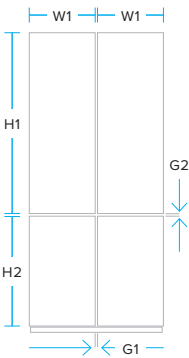

DIMENSIONS & WEIGHT

Appliance dimensions (H x W x D) (in.)	83 3/8" x 41 1/4" x 23 13/16"
Required Cutout Size (HxWxD) (in.)	Flush installation: 84" x 42" x min. 25" (3/4" panel) Classic installation: 84" x 41 1/2" x 24" (panel thickness protruding)
Net Weight (lbs)	655

DRF427500AP

42-INCH Four-Door FreshZone Plus French Door PANEL-READY

APPLIANCE DIMENSIONS

A (Total Width incl. panels)	41 3/4" (1060 mm)
B (Total Depth with 3/4" Panel)	24 11/16" (627 mm)
B1 Depth without panel	23 13/16" (605mm)
C (Height)	83 3/8" (2118mm)
D	41 1/4" (1048 mm)
E	48 1/2" (1232 mm)
F	22 7/16" (570 mm)
G	47 5/8" (1210 mm)

CUSTOM PANEL SPECIFICATIONS

W1	20 25/32" (528 mm)
H1	49 3/16" (1249 mm)
H2	30 9/16" (776 mm)
G1	5/32" (4 mm)
G2	5/32" (4 mm)
Standard Panel Thickness	3/4" (19 mm)

Custom Panel Maximum Weight Fridge : 55 lb (25 kg),
Freezer : 22 lb (10 kg)

	Classic Cutout (41 1/2") with Overlay Style	Full Cutout (42") for Flush installation
A (Width)	41.5" (1054 mm)	42" (1067 mm)
B (Depth)	24" (610 mm)	min. 25" (635 mm)
C (Height)	84" (2134 mm)	84" (2134 mm)
D	22" (559 mm)	22" (559 mm)
E	80" (2032 mm)	80" (2032 mm)