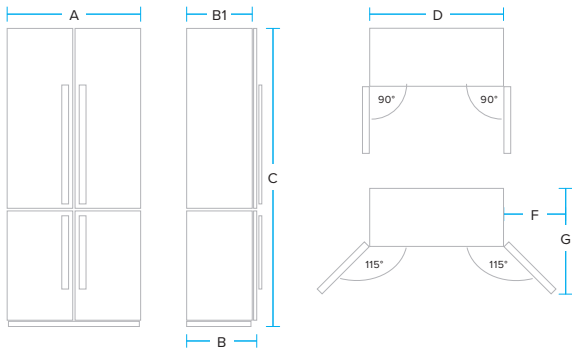

DIMENSIONS & WEIGHT

Appliance dimensions (H x W x D) (in.)	83 3/8" x 41 1/4" x 23 13/16"
Required Cutout Size (HxWxD) (in.)	Flush installation: 84" x 42" x min. 25" (3/4" panel) Classic installation: 84" x 41 1/2" x 24" (panel thickness protruding)
Net Weight (lbs)	655

DRF427500AP

42-INCH Four-Door FreshZone Plus French Door PANEL-READY

APPLIANCE DIMENSIONS

A (Total Width incl. panels)	41 3/4" (1060 mm)
B (Total Depth with 3/4" Panel)	24 11/16" (627 mm)
B1 Depth without panel	23 13/16" (605mm)
C (Height)	83 3/8" (2118mm)
D	41 1/4" (1048 mm)
E	48 1/2" (1232 mm)
F	22 7/16" (570 mm)
G	47 5/8" (1210 mm)

CUSTOM PANEL SPECIFICATIONS

W1	20 25/32" (528 mm)
H1	49 3/16" (1249 mm)
H2	30 9/16" (776 mm)
G1	5/32" (4 mm)
G2	5/32" (4 mm)
Standard Panel Thickness	3/4" (19 mm)

Custom Panel Maximum Weight Fridge : 55 lb (25 kg),
Freezer : 22 lb (10 kg)

	Classic Cutout (41 1/2") with Overlay Style	Full Cutout (42") for Flush installation
A (Width)	41.5" (1054 mm)	42" (1067 mm)
B (Depth)	24" (610 mm)	min. 25" (635 mm)
C (Height)	84" (2134 mm)	84" (2134 mm)
D	22" (559 mm)	22" (559 mm)
E	80" (2032 mm)	80" (2032 mm)