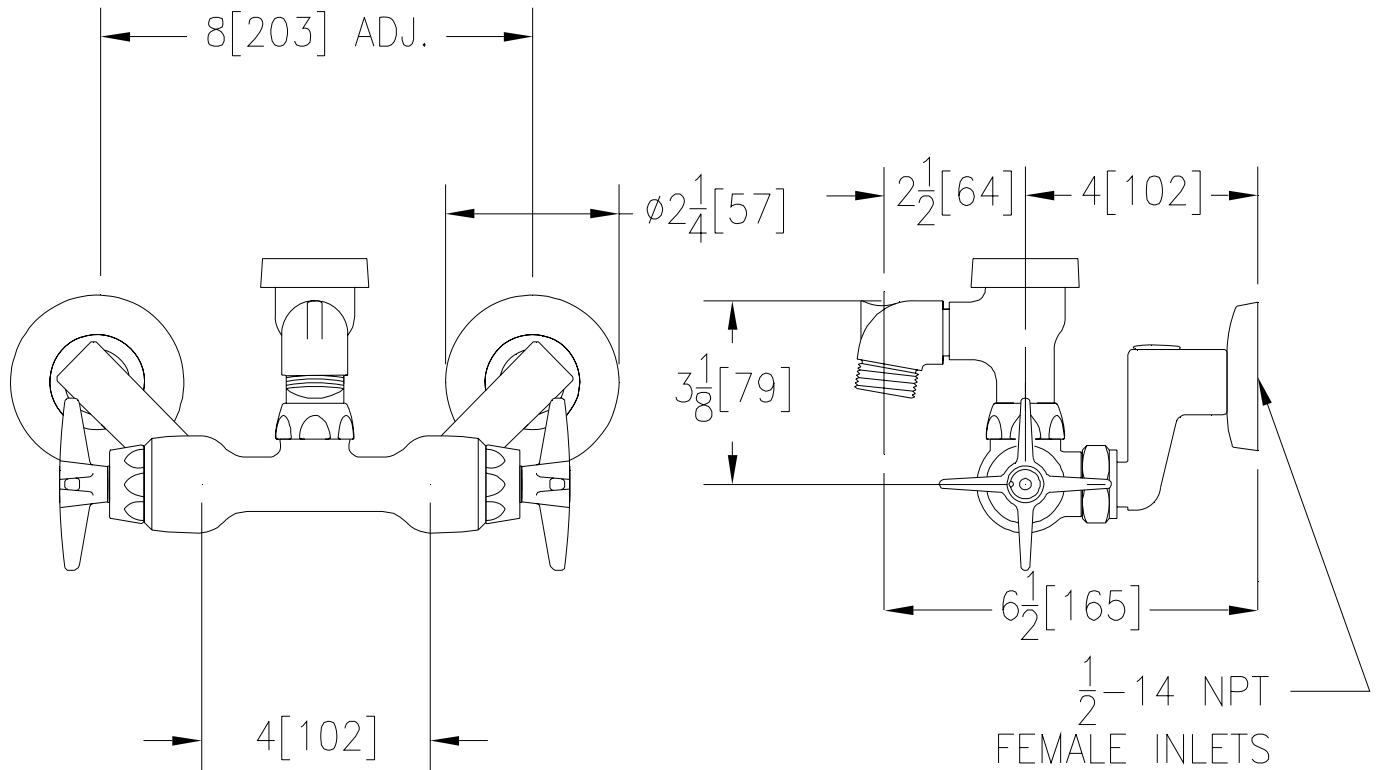

SERVICE SINK FAUCET Z841L2-RC

TAG _____

Engineering Specifications: Zurn AquaSpec® Z841L2-RC

Rough chrome-plated cast brass service sink faucet with quarter turn ceramic disc cartridges, 2-1/2" [64mm] long swivel inlets (with integral stops) providing adjustable centers from 4" [102mm] to 8-3/8" [213mm] and a 2-1/2" [64mm] vacuum breaker spout with pail hook and an integral 3/4" hose-threaded outlet. Unit is provided with vandal-resistant color-coded metal four arm handles.

Note: All dimensions are for reference only. Do not use for pre-plumbing

OPTIONAL ACCESSORIES

Suffix	Description
___ -HCT	Hot/Cold Text Indexes
___ -SSI	3/8" [10mm] Short Swivel Inlets
___ -WHK	Wall Hook
___ -5H	5' [152cm] Vinyl Hose