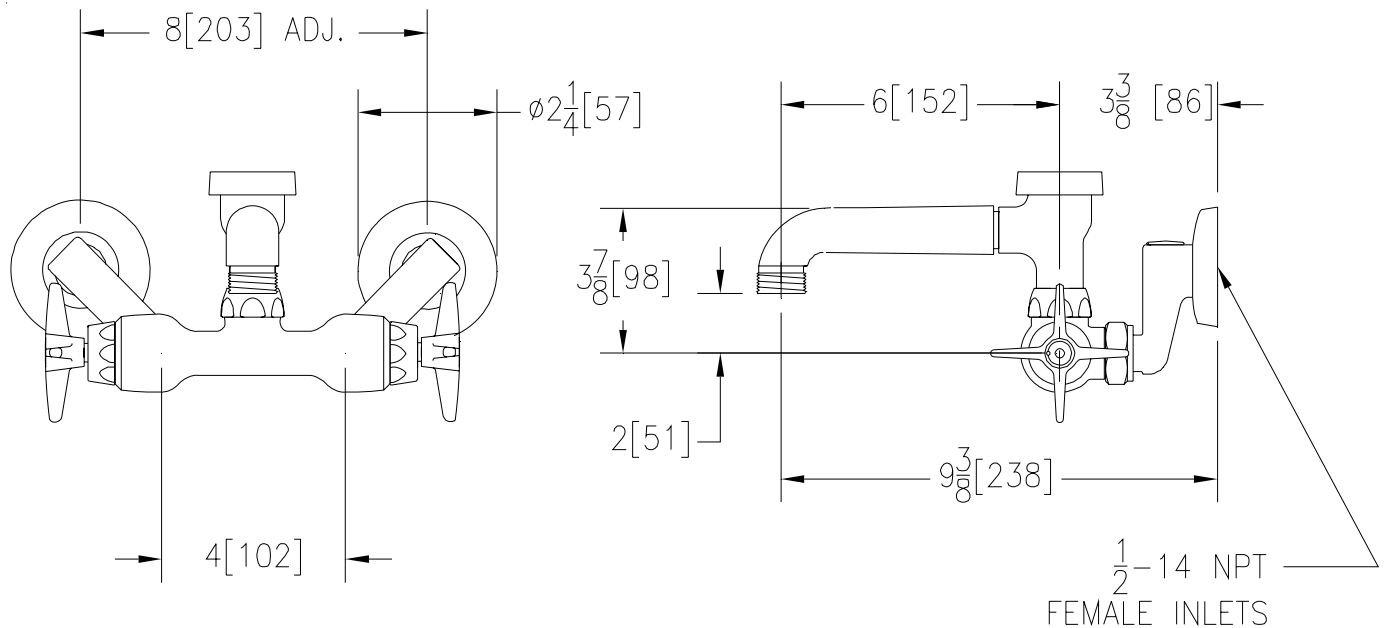

# SERVICE SINK FAUCET Z841N2-RC

TAG \_\_\_\_\_

### Engineering Specifications: Zurn AquaSpec® Z841N2-RC

Rough chrome-plated cast brass service sink faucet with quarter turn ceramic disc cartridges, 2-1/2" [64mm] long swivel inlets (with integral stops) providing adjustable centers from 4" [102mm] to 8-3/8" [213mm] and a 6" [152mm] centerline cast brass vacuum breaker spout with an integral 3/4" hose threaded outlet. Unit is provided with vandal-resistant color-coded metal four arm handles.

Note: All dimensions are for reference only. Do not use for pre-plumbing

### OPTIONAL ACCESSORIES

Suffix	Description
___-HCT	Hot/Cold Text Indexes
___-SSI	3/8" [10mm] Short Swivel Inlets
___-WHK	Wall Hook
___-5H	5' [152cm] Vinyl Hose

ZURN INDUSTRIES, INC. ♦ COMMERCIAL BRASS OPERATION ♦ 2640 SOUTH WORK STREET ♦ FALCONER NY 14733