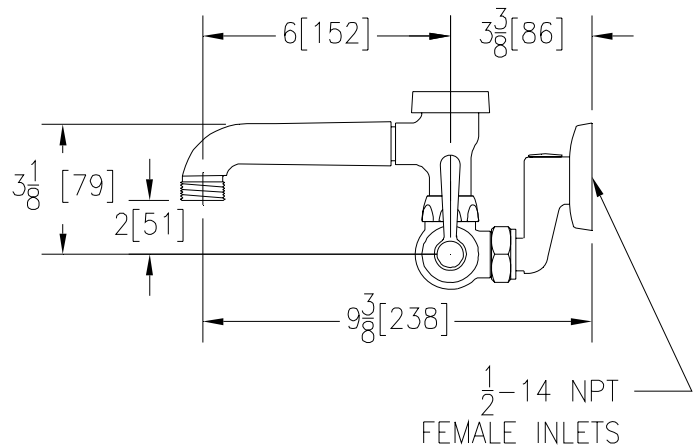

# SERVICE SINK FAUCET Z841N1-RC

TAG \_\_\_\_\_

### Engineering Specifications: Zurn AquaSpec® Z841N1-RC

Rough chrome-plated cast brass service sink faucet with quarter turn ceramic disc cartridges, 2-1/2" [64mm] long swivel inlets (with integral stops) providing adjustable centers from 4" [102mm] to 8-3/8" [213mm] and a 6" [152mm] centerline cast brass vacuum breaker spout with an integral 3/4" hose threaded outlet. Unit is provided with 2-1/2" [64mm] vandal-resistant color-coded metal lever handles.

Note: All dimensions are for reference only. Do not use for pre-plumbing

### OPTIONAL ACCESSORIES

Suffix	Description
___ -HCT	Hot/Cold Text Indexes
___ -SSI	3/8" [10mm] Short Swivel Inlets
___ -WHK	Wall Hook
___ -5H	5' [152cm] Vinyl Hose

ZURN INDUSTRIES, INC. ♦ COMMERCIAL BRASS OPERATION ♦ 2640 SOUTH WORK STREET ♦ FALCONER NY 14733