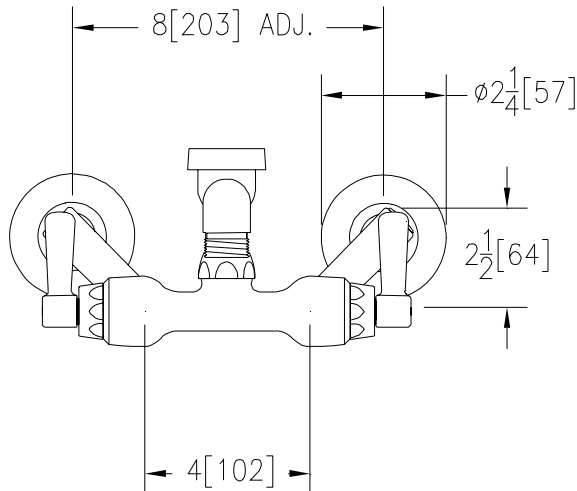

# SERVICE SINK FAUCET Z841N1-RC

TAG \_\_\_\_\_

### Engineering Specifications: Zurn AquaSpec® Z841N1-RC

Rough chrome-plated cast brass service sink faucet with quarter turn ceramic disc cartridges, 2-1/2" [64mm] long swivel inlets (with integral stops) providing adjustable centers from 4" [102mm] to 8-3/8" [213mm] and a 6" [152mm] centerline cast brass vacuum breaker spout with an integral 3/4" hose threaded outlet. Unit is provided with 2-1/2" [64mm] vandal-resistant color-coded metal lever handles.

Note: All dimensions are for reference only. Do not use for pre-plumbing

### OPTIONAL ACCESSORIES

Suffix	Description
___ -HCT	Hot/Cold Text Indexes
___ -SSI	3/8" [10mm] Short Swivel Inlets
___ -WHK	Wall Hook
___ -5H	5' [152cm] Vinyl Hose

ZURN INDUSTRIES, INC. ♦ COMMERCIAL BRASS OPERATION ♦ 2640 SOUTH WORK STREET ♦ FALCONER NY 14733