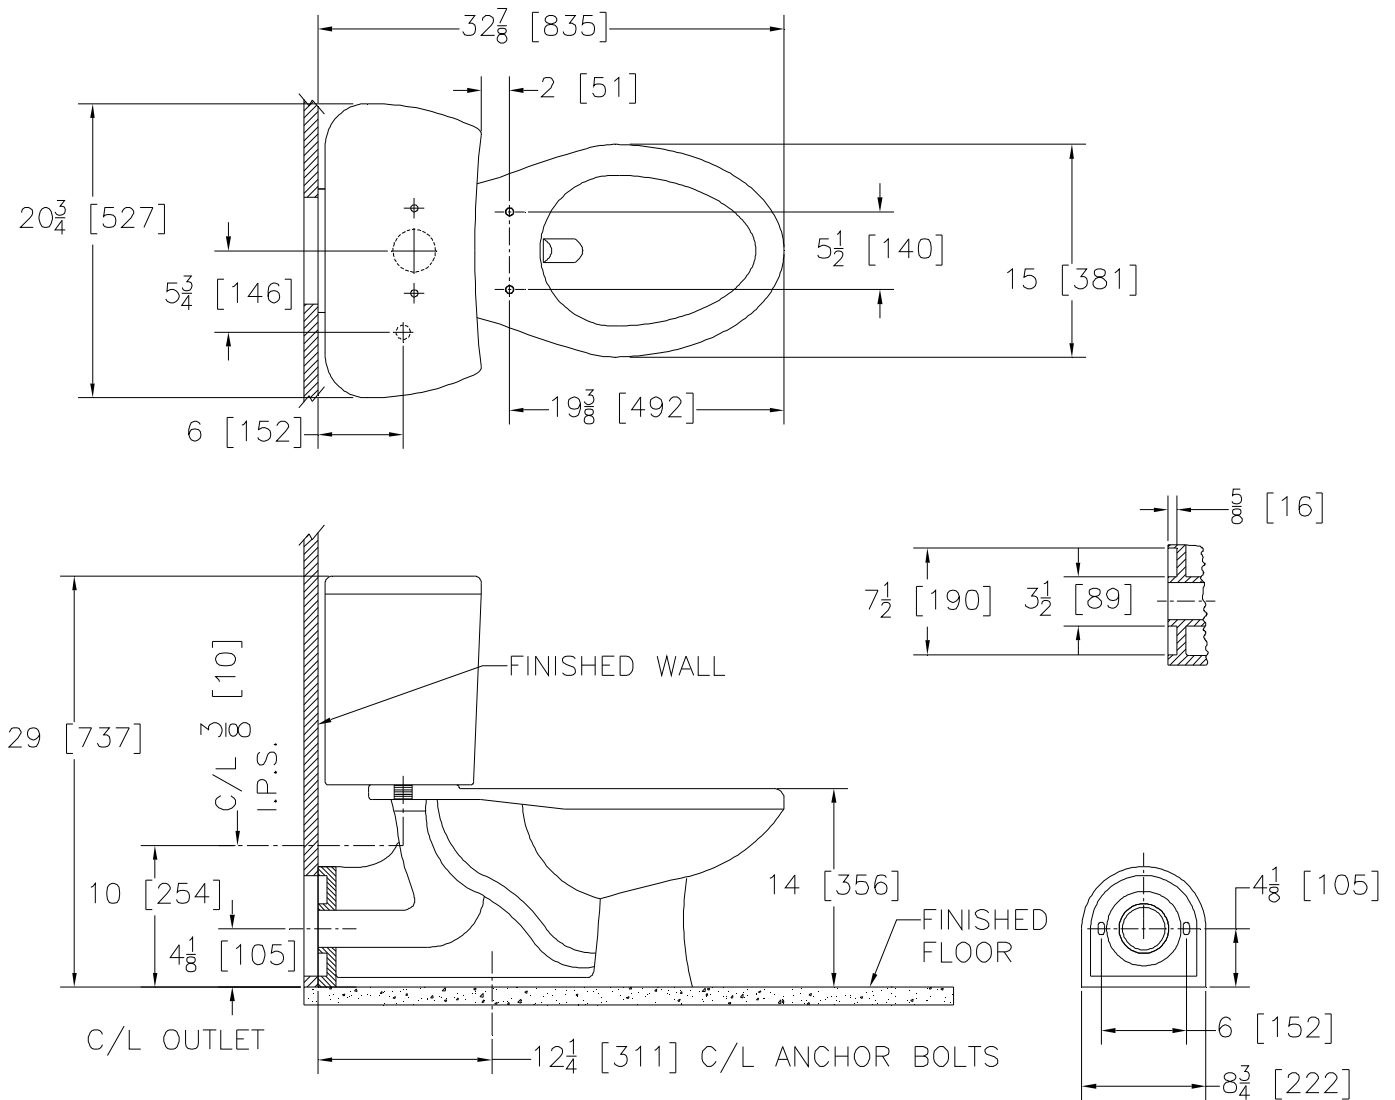

Z5958SS-EL

Elongated, white, closed front toilet seat with cover & stainless steel check hinge.

Z8800-CR

Standard stop with flexible closet riser.

Engineering Specification:

- Z5580** Vitreous china, 1.6 gpf / 6 Lpf, High Performance Pressure Assisted, Elongated Two Piece Toilet with 4-1/8" back outlet Rough-in.

These dimensions and specifications are subject to change without notice.

Fixture dimensions meet ANSI/ASME standard A112.19.2-2003 and CAN/CSA B45 requirements.

This space is for Architectural/engineering Approval

Z5580

1.6 gpf Pressure Assist Elongated Floor Mounted, Back Outlet Water Closet TAG _____

Rough-in dimensions for Z5580

These dimensions and specifications are subject to change without notice.

Fixture dimensions meet ANSI/ASME standard A112.19.2-2003 and CAN/CSA B45 requirements.