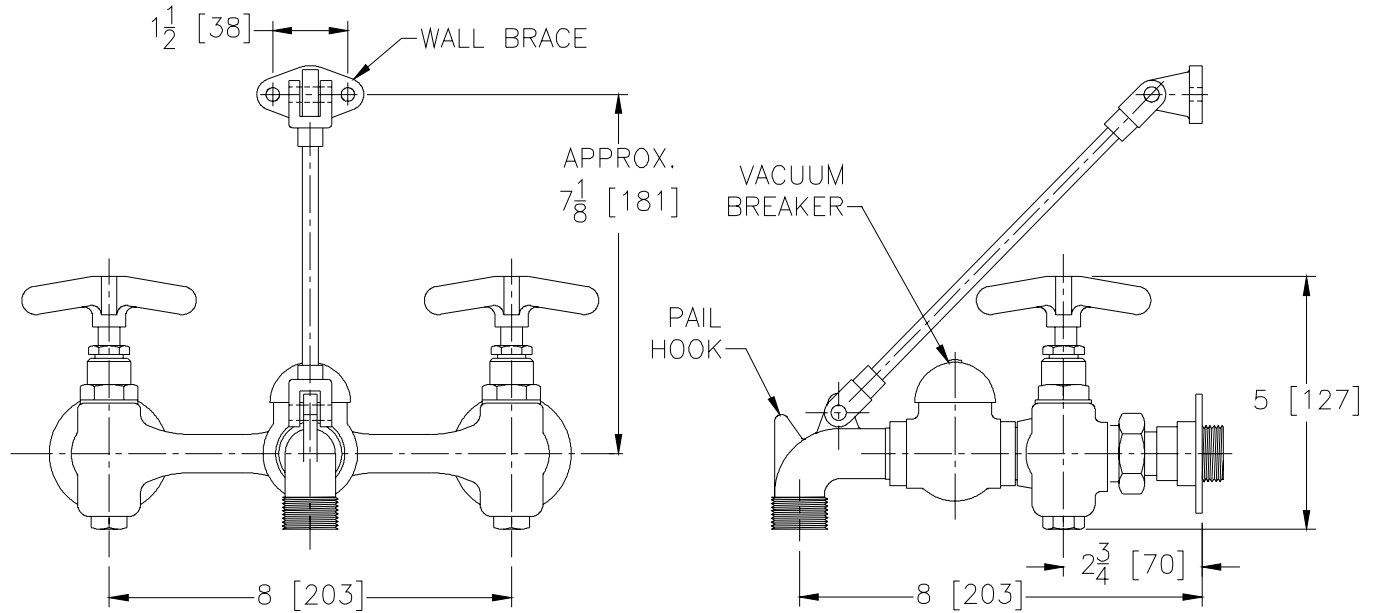

Dimensional Data (inches and [mm]) are Subject to Manufacturing Tolerances and Change Without Notice

Z1996-SF Service Sink Faucet - Chrome plated service faucet, complete with vacuum breaker, integral stops, adjustable wall brace, pail hook, four-arm hot and cold handles and 3/4 [19] hose thread on spout. Water inlets are for 1/2 [13] pipe and are eccentric on an 8 [203] centerline.