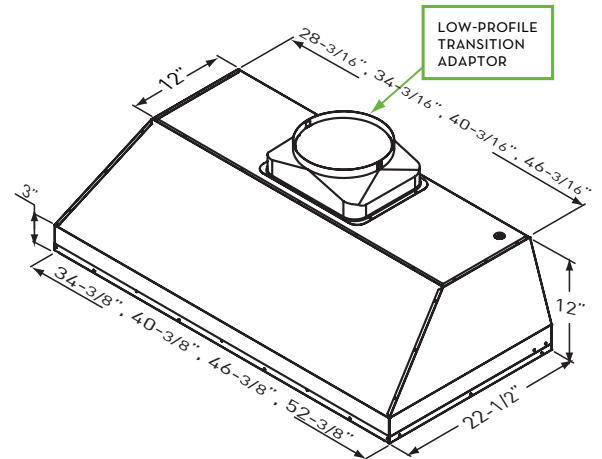

MATCHES CONVENTIONAL INSTALLATION DIMENSIONS

26" - 36" MOUNTING HEIGHT

Zephyr's wireless RF remote puts you in control of your one-piece liner from up to 15 feet away.

ADA
COMPLIANT

ZEPHYR

MONSOON II | ONE-PIECE LINER

SIZE	
AK9334AS (36")	34-3/8" x 22-1/2"
AK9340AS (42")	40-3/8" x 22-1/2"
AK9346AS (48")	46-3/8" x 22-1/2"
AK9352AS (54")	52-3/8" x 22-1/2"
PERFORMANCE	
INTERNAL, MIN.-MAX. BLOWER CFM	450 - 1200
INTERNAL, MIN.-MAX. SONES	3.5 - 9
COLOR	
STAINLESS STEEL	SS
FEATURES	
CONTROLS	Electronic Touch
SPEED LEVELS	6
AUTO DELAY-OFF	Yes
CLEAN AIR MODE	Yes
LIGHTING	
AK9334AS / AK9340AS	Halogen, 35W x 2
AK9346AS / AK9352AS	Halogen, 35W x 4
DUAL LEVEL LIGHTING	Yes
FILTERS	Pro-Baffle
REMOVABLE GREASE TRAY	Yes
WIRELESS REMOTE CONTROL	Yes
RECIRCULATING OPTION	No
DUCT SPECIFICATIONS	
VERTICAL - INTERNAL	10" Round
HORIZONTAL - INTERNAL	NA
AC POWER	
	120V, 60Hz at Max. 7A
OPTIONAL ACCESSORIES	
UNIVERSAL MAKE-UP AIR DAMPER	MUA010A
MOUNTING HEIGHT*	
	26" - 36"
WARRANTY	
	3 Years Parts, 1 Year Labor

*Mounting height refers to distance between top of a 36" tall cooking surface and bottom of custom hood.

Specifications subject to change, check zephyronline.com for up to date information.

FRONT

TOP

BACK