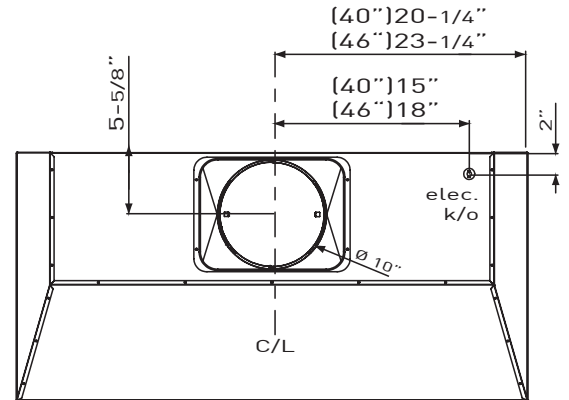

MODEL	SIZE	INTERNAL BLOWER		IN-LINE/EXTERNAL	
		Min.-Max. CFM	Min.-Max. Sones	Min.-Max. CFM	Min.-Max. Sones
AK9334AS (36")	34-3/8"	450 - 1200	3.5 - 9	NA	NA
AK9340AS (42")	40-3/8"	450 - 1200	3.5 - 9	NA	NA
AK9346AS (48")	46-3/8"	450 - 1200	3.5 - 9	NA	NA
AK9352AS (54")	52-3/8"	450 - 1200	3.5 - 9	NA	NA

MATCHES CONVENTIONAL INSTALLATION DIMENSIONS

26" - 36" MOUNTING HEIGHT

Zephyr's wireless RF remote puts you in control of your one-piece liner from up to 15 feet away.

ADA
COMPLIANT

ZEPHYR

MONSOON II | ONE-PIECE LINER

SIZE	
AK9334AS (36")	34-3/8" x 22-1/2"
AK9340AS (42")	40-3/8" x 22-1/2"
AK9346AS (48")	46-3/8" x 22-1/2"
AK9352AS (54")	52-3/8" x 22-1/2"
PERFORMANCE	
INTERNAL, MIN.-MAX. BLOWER CFM	450 - 1200
INTERNAL, MIN.-MAX. SONES	3.5 - 9
COLOR	
STAINLESS STEEL	SS
FEATURES	
CONTROLS	Electronic Touch
SPEED LEVELS	6
AUTO DELAY-OFF	Yes
CLEAN AIR MODE	Yes
LIGHTING	
AK9334AS / AK9340AS	Halogen, 35W x 2
AK9346AS / AK9352AS	Halogen, 35W x 4
DUAL LEVEL LIGHTING	Yes
FILTERS	Pro-Baffle
REMOVABLE GREASE TRAY	Yes
WIRELESS REMOTE CONTROL	Yes
RECIRCULATING OPTION	No
DUCT SPECIFICATIONS	
VERTICAL - INTERNAL	10" Round
HORIZONTAL - INTERNAL	NA
AC POWER	
	120V, 60Hz at Max. 7A
OPTIONAL ACCESSORIES	
UNIVERSAL MAKE-UP AIR DAMPER	MUA010A
MOUNTING HEIGHT*	
	26" - 36"
WARRANTY	
	3 Years Parts, 1 Year Labor

*Mounting height refers to distance between top of a 36" tall cooking surface and bottom of custom hood.

Specifications subject to change, check zephyronline.com for up to date information.

FRONT

TOP

BACK