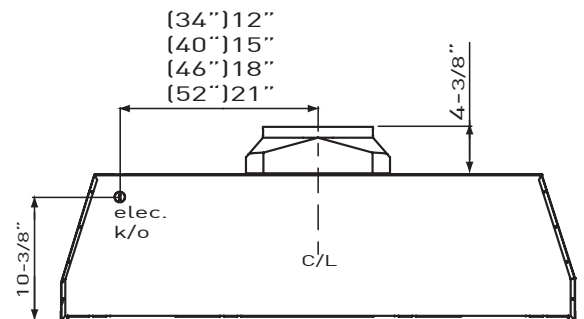

MATCHES CONVENTIONAL INSTALLATION DIMENSIONS

26" - 36" MOUNTING HEIGHT

Zephyr's wireless RF remote puts you in control of your one-piece liner from up to 15 feet away.

ADA
COMPLIANT

ZEPHYR

MONSOON II | ONE-PIECE LINER

*Mounting height refers to distance between top of a 36" tall cooking surface and bottom of custom hood.

Specifications subject to change, check zephyronline.com for up to date information.

FRONT

TOP

BACK