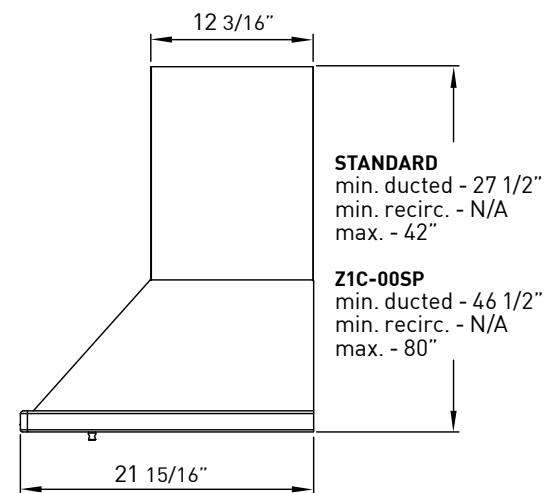

MODEL	SIZE	INTERNAL BLOWER		IN-LINE/EXTERNAL	
		Min.-Max. CFM	Min.-Max. Sones	Min.-Max. CFM	Min.-Max. Sones
ZSP-E48AS	48"	400 - 1200	3.5 - 9	NA	NA

# SIENA PRO WALL | EUROPA

<b>SIZE</b> ZSP-E48AS	48"
<b>PERFORMANCE</b>	
INTERNAL, MIN.-MAX. BLOWER CFM	400 - 1200
INTERNAL, MIN.-MAX. SONES	3.5 - 9
<b>COLOR</b>	
STAINLESS STEEL	SS
<b>FEATURES</b>	
CONTROLS	ICON Touch™
SPEED LEVELS	5
5 MINUTE AUTO DELAY-OFF	Yes
LIGHTING	Halogen, 50W x 3
DUAL LEVEL LIGHTING	Yes
FILTERS	Baffle x 3
RECIRCULATING OPTION	No
EXTENSION DUCT COVER OPTION	Yes, Up to 12' Ceiling
<b>DUCT SPECIFICATIONS</b>	
VERTICAL - INTERNAL	10" Round
HORIZONTAL - INTERNAL	NA
<b>AC POWER</b>	
	120V, 60Hz at Max. 8.5A
<b>OPTIONAL ACCESSORIES</b>	
EXTENSION DUCT COVER	Z1C-00SP
UNIVERSAL MAKE-UP AIR KIT	MUA010A
<b>MOUNTING HEIGHT*</b>	
	26" - 34"
<b>WARRANTY</b>	
	3 Years Parts, 1 Year Labor

Specifications subject to change, check [zephyronline.com](http://zephyronline.com) for up-to-date information.

FRONT

SIDE

C/L

TOP

<b>CEILING HEIGHT</b>		8'	8.5'	9'	9.5'	10'	10.5'	11'	12'
<b>STANDARD DUCT COVER</b>	Ducted Mounting Height*	26"-32.5"	26"-34"	30"-34"	NA	NA	NA	NA	NA
<b>EXTENSION DUCT COVER</b>	Ducted Mounting Height*	NA	NA	NA	26"-31.5"	26"-34"	26"-34"	26"-34"	28"-34"

\*Mounting height refers to distance between top of a 36" tall cooking surface and bottom of hood.