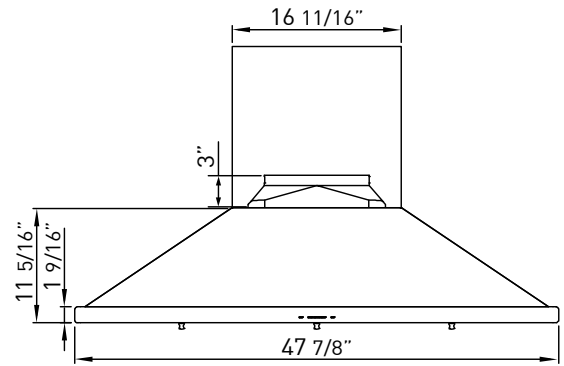

MODEL	SIZE	INTERNAL BLOWER		IN-LINE/EXTERNAL	
		Min.-Max. CFM	Min.-Max. Sones	Min.-Max. CFM	Min.-Max. Sones
ZSP-E48AS	48"	400 - 1200	3.5 - 9	NA	NA

# SIENA PRO WALL | EUROPA

<b>SIZE</b> ZSP-E48AS	48"
<b>PERFORMANCE</b>	
INTERNAL, MIN.-MAX. BLOWER CFM	400 - 1200
INTERNAL, MIN.-MAX. SONES	3.5 - 9
<b>COLOR</b>	
STAINLESS STEEL	SS
<b>FEATURES</b>	
CONTROLS	ICON Touch™
SPEED LEVELS	5
5 MINUTE AUTO DELAY-OFF	Yes
LIGHTING	Halogen, 50W x 3
DUAL LEVEL LIGHTING	Yes
FILTERS	Baffle x 3
RECIRCULATING OPTION	No
EXTENSION DUCT COVER OPTION	Yes, Up to 12' Ceiling
<b>DUCT SPECIFICATIONS</b>	
VERTICAL - INTERNAL	10" Round
HORIZONTAL - INTERNAL	NA
<b>AC POWER</b>	
	120V, 60Hz at Max. 8.5A
<b>OPTIONAL ACCESSORIES</b>	
EXTENSION DUCT COVER	Z1C-00SP
UNIVERSAL MAKE-UP AIR KIT	MUA010A
<b>MOUNTING HEIGHT*</b>	
	26" - 34"
<b>WARRANTY</b>	
	3 Years Parts, 1 Year Labor

Specifications subject to change, check [zephyronline.com](http://zephyronline.com) for up-to-date information.

FRONT

SIDE

C/L

TOP

<b>CEILING HEIGHT</b>		8'	8.5'	9'	9.5'	10'	10.5'	11'	12'
<b>STANDARD DUCT COVER</b>	Ducted Mounting Height*	26"-32.5"	26"-34"	30"-34"	NA	NA	NA	NA	NA
<b>EXTENSION DUCT COVER</b>	Ducted Mounting Height*	NA	NA	NA	26"-31.5"	26"-34"	26"-34"	26"-34"	28"-34"

\*Mounting height refers to distance between top of a 36" tall cooking surface and bottom of hood.