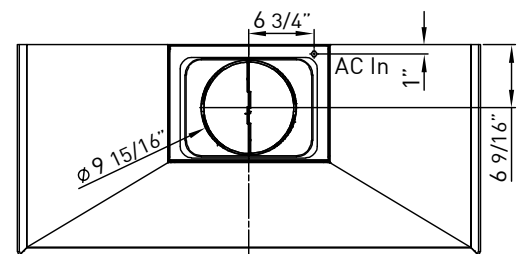

MODEL	SIZE	INTERNAL BLOWER		IN-LINE/EXTERNAL	
		Min.-Max. CFM	Min.-Max. Sones	Min.-Max. CFM	Min.-Max. Sones
ZSP-E48AS	48"	400 - 1200	3.5 - 9	NA	NA

# SIENA PRO WALL | EUROPA

<b>SIZE</b> ZSP-E48AS	48"
<b>PERFORMANCE</b>	
INTERNAL, MIN.-MAX. BLOWER CFM	400 - 1200
INTERNAL, MIN.-MAX. SONES	3.5 - 9
<b>COLOR</b>	
STAINLESS STEEL	SS
<b>FEATURES</b>	
CONTROLS	ICON Touch™
SPEED LEVELS	5
5 MINUTE AUTO DELAY-OFF	Yes
LIGHTING	Halogen, 50W x 3
DUAL LEVEL LIGHTING	Yes
FILTERS	Baffle x 3
RECIRCULATING OPTION	No
EXTENSION DUCT COVER OPTION	Yes, Up to 12' Ceiling
<b>DUCT SPECIFICATIONS</b>	
VERTICAL - INTERNAL	10" Round
HORIZONTAL - INTERNAL	NA
<b>AC POWER</b>	
	120V, 60Hz at Max. 8.5A
<b>OPTIONAL ACCESSORIES</b>	
EXTENSION DUCT COVER	Z1C-00SP
UNIVERSAL MAKE-UP AIR KIT	MUA010A
<b>MOUNTING HEIGHT*</b>	
	26" - 34"
<b>WARRANTY</b>	
	3 Years Parts, 1 Year Labor

Specifications subject to change, check [zephyronline.com](http://zephyronline.com) for up-to-date information.

FRONT

SIDE

C/L

TOP

<b>CEILING HEIGHT</b>		8'	8.5'	9'	9.5'	10'	10.5'	11'	12'
<b>STANDARD DUCT COVER</b>	Ducted Mounting Height*	26"-32.5"	26"-34"	30"-34"	NA	NA	NA	NA	NA
<b>EXTENSION DUCT COVER</b>	Ducted Mounting Height*	NA	NA	NA	26"-31.5"	26"-34"	26"-34"	26"-34"	28"-34"