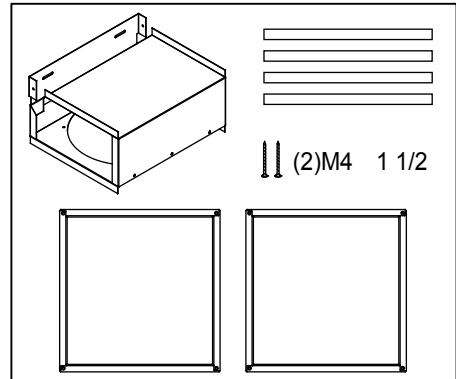

ZRC-00SI

For use with: ZSI-E30AS / ZSI-E36AS

Secure charcoal filters to back side of baffle filters by two brackets for each filter

INCLUDED MATERIAL

1

2