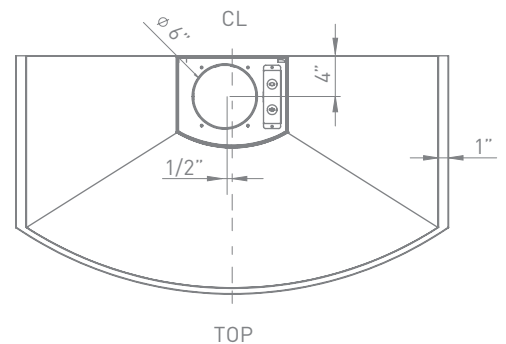

SAVONA wall

Savona's semi-circular surfaces accentuate this range hood's European design with delicate reflections of light and shadows. However, underneath the 11" tall body, Savona features a robust 685-CFM fan that operates at ultra quiet 1.8 sones on normal working speed. Gifted with great additions like the optional recirculation kit, duct cover extension up to 12' and dual-level halogens, it's hard to improve on this classic. But the three-speed, die-cut chrome electronic controls with LED illumination take Savona to an elite level.

MODEL	SIZE	INTERNAL BLOWER		IN-LINE/EXTERNAL	
		Min.-Max. CFM	Min.-Max. Sones	Min.-Max. CFM	Min.-Max. Sones
ZSA-E30BB / ZSA-E30BS	30"	240 - 685	1.8 - 6	NA	NA
ZSA-M90BB / ZSA-M90BS	36"	240 - 685	1.8 - 6	NA	NA
ZSA-E30BS290	30"	210 - 290	1.4 - 2.8	NA	NA
ZSA-M90BS290	36"	210 - 290	1.4 - 2.8	NA	NA

SIZE	
ZSA-E30BB / ZSA-E30BS / ZSA-E30BS290	30"
ZSA-M90BB / ZSA-M90BS / ZSA-M90BS290	36"
PERFORMANCE	
INTERNAL, MIN.-MAX. BLOWER CFM	
ZSA-E30BB / ZSA-E30BS / ZSA-M90BB / ZSA-M90BS	240 - 685
ZSA-E30BS290 / ZSA-M90BS290	210 - 290
INTERNAL, MIN.-MAX. SONES	
ZSA-E30BB / ZSA-E30BS / ZSA-M90BB / ZSA-M90BS	1.8 - 6
ZSA-E30BS290 / ZSA-M90BS290	1.4 - 2.8
COLOR	
BLACK & STAINLESS STEEL	
ZSA-E30BB / ZSA-M90BB	B
ZSA-E30BS / ZSA-M90BS	SS
ZSA-E30BS290 / ZSA-M90BS290	SS
FEATURES	
CONTROLS	Electronic LED
SPEED LEVELS	3
AUTO DELAY-OFF	No
LIGHTING	Halogen, 50W x 2
DUAL LEVEL LIGHTING	Yes
FILTERS	Aluminum Mesh
RECIRCULATING OPTION	Yes
EXTENSION DUCT COVER OPTION	Yes, Up to 12' Ceiling
DUCT SPECIFICATIONS	
VERTICAL - INTERNAL	6"
HORIZONTAL - INTERNAL	NA
AC INPUT	
	120V - 60Hz
AC POWER	
ZSA-E30BB / ZSA-M90BB	Max. 426W at 3.5A
ZSA-E30BS / ZSA-M90BS	Max. 426W at 3.5A
ZSA-E30BS290 / ZSA-M90BS290	Max. 171W at 1.5A
OPTIONAL ACCESSORIES	
RECIRCULATING KIT	ZRC-00SV
DUCT COVER EXTENSION	
ZSA-E30BB / ZSA-M90BB	Z1C-01SAB
ZSA-E30BS / ZSA-M90BS	Z1C-01SA
ZSA-E30BS290 / ZSA-M90BS290	Z1C-01SA
MOUNTING HEIGHT*	
	26" - 34"