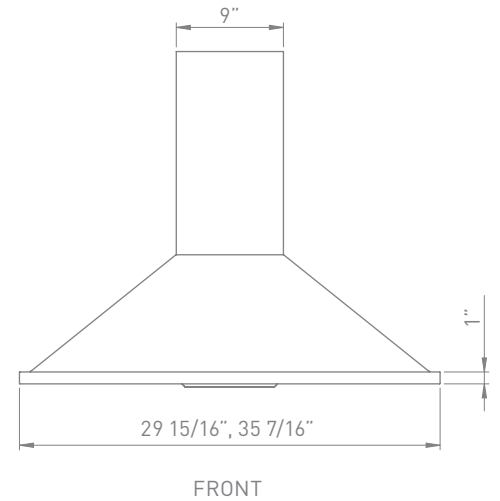

SAVONA wall

Savona's semi-circular surfaces accentuate this range hood's European design with delicate reflections of light and shadows. However, underneath the 11" tall body, Savona features a robust 685-CFM fan that operates at ultra quiet 1.8 sones on normal working speed. Gifted with great additions like the optional recirculation kit, duct cover extension up to 12' and dual-level halogens, it's hard to improve on this classic. But the three-speed, die-cut chrome electronic controls with LED illumination take Savona to an elite level.

MODEL	SIZE	INTERNAL BLOWER		IN-LINE/EXTERNAL	
		Min.-Max. CFM	Min.-Max. Sones	Min.-Max. CFM	Min.-Max. Sones
ZSA-E30BB / ZSA-E30BS	30"	240 - 685	1.8 - 6	NA	NA
ZSA-M90BB / ZSA-M90BS	36"	240 - 685	1.8 - 6	NA	NA
ZSA-E30BS290	30"	210 - 290	1.4 - 2.8	NA	NA
ZSA-M90BS290	36"	210 - 290	1.4 - 2.8	NA	NA

SIZE	
ZSA-E30BB / ZSA-E30BS / ZSA-E30BS290	30"
ZSA-M90BB / ZSA-M90BS / ZSA-M90BS290	36"
PERFORMANCE	
INTERNAL, MIN.-MAX. BLOWER CFM	
ZSA-E30BB / ZSA-E30BS / ZSA-M90BB / ZSA-M90BS	240 - 685
ZSA-E30BS290 / ZSA-M90BS290	210 - 290
INTERNAL, MIN.-MAX. SONES	
ZSA-E30BB / ZSA-E30BS / ZSA-M90BB / ZSA-M90BS	1.8 - 6
ZSA-E30BS290 / ZSA-M90BS290	1.4 - 2.8
COLOR	
BLACK & STAINLESS STEEL	
ZSA-E30BB / ZSA-M90BB	B
ZSA-E30BS / ZSA-M90BS	SS
ZSA-E30BS290 / ZSA-M90BS290	SS
FEATURES	
CONTROLS	Electronic LED
SPEED LEVELS	3
AUTO DELAY-OFF	No
LIGHTING	Halogen, 50W x 2
DUAL LEVEL LIGHTING	Yes
FILTERS	Aluminum Mesh
RECIRCULATING OPTION	Yes
EXTENSION DUCT COVER OPTION	Yes, Up to 12' Ceiling
DUCT SPECIFICATIONS	
VERTICAL - INTERNAL	6"
HORIZONTAL - INTERNAL	NA
AC INPUT	
	120V - 60Hz
AC POWER	
ZSA-E30BB / ZSA-M90BB	Max. 426W at 3.5A
ZSA-E30BS / ZSA-M90BS	Max. 426W at 3.5A
ZSA-E30BS290 / ZSA-M90BS290	Max. 171W at 1.5A
OPTIONAL ACCESSORIES	
RECIRCULATING KIT	ZRC-00SV
DUCT COVER EXTENSION	
ZSA-E30BB / ZSA-M90BB	Z1C-01SAB
ZSA-E30BS / ZSA-M90BS	Z1C-01SA
ZSA-E30BS290 / ZSA-M90BS290	Z1C-01SA
MOUNTING HEIGHT*	
	26" - 34"