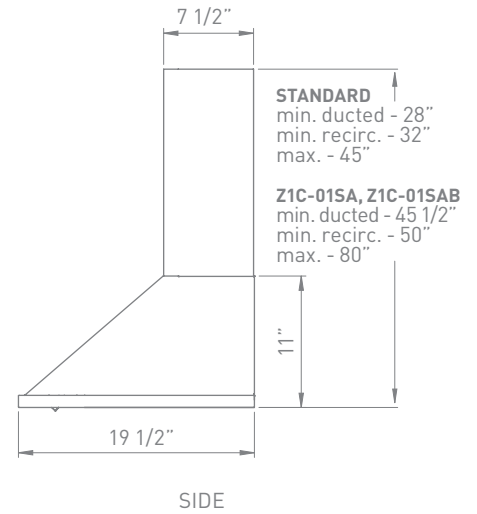

SAVONA wall

Savona's semi-circular surfaces accentuate this range hood's European design with delicate reflections of light and shadows. However, underneath the 11" tall body, Savona features a robust 685-CFM fan that operates at ultra quiet 1.8 sones on normal working speed. Gifted with great additions like the optional recirculation kit, duct cover extension up to 12' and dual-level halogens, it's hard to improve on this classic. But the three-speed, die-cut chrome electronic controls with LED illumination take Savona to an elite level.

MODEL	SIZE	INTERNAL BLOWER		IN-LINE/EXTERNAL	
		Min.-Max. CFM	Min.-Max. Sones	Min.-Max. CFM	Min.-Max. Sones
ZSA-E30BB / ZSA-E30BS	30"	240 - 685	1.8 - 6	NA	NA
ZSA-M90BB / ZSA-M90BS	36"	240 - 685	1.8 - 6	NA	NA
ZSA-E30BS290	30"	210 - 290	1.4 - 2.8	NA	NA
ZSA-M90BS290	36"	210 - 290	1.4 - 2.8	NA	NA

SIZE	
ZSA-E30BB / ZSA-E30BS / ZSA-E30BS290	30"
ZSA-M90BB / ZSA-M90BS / ZSA-M90BS290	36"
PERFORMANCE	
INTERNAL, MIN.-MAX. BLOWER CFM	
ZSA-E30BB / ZSA-E30BS / ZSA-M90BB / ZSA-M90BS	240 - 685
ZSA-E30BS290 / ZSA-M90BS290	210 - 290
INTERNAL, MIN.-MAX. SONES	
ZSA-E30BB / ZSA-E30BS / ZSA-M90BB / ZSA-M90BS	1.8 - 6
ZSA-E30BS290 / ZSA-M90BS290	1.4 - 2.8
COLOR	
BLACK & STAINLESS STEEL	
ZSA-E30BB / ZSA-M90BB	B
ZSA-E30BS / ZSA-M90BS	SS
ZSA-E30BS290 / ZSA-M90BS290	SS
FEATURES	
CONTROLS	Electronic LED
SPEED LEVELS	3
AUTO DELAY-OFF	No
LIGHTING	Halogen, 50W x 2
DUAL LEVEL LIGHTING	Yes
FILTERS	Aluminum Mesh
RECIRCULATING OPTION	Yes
EXTENSION DUCT COVER OPTION	Yes, Up to 12' Ceiling
DUCT SPECIFICATIONS	
VERTICAL - INTERNAL	6"
HORIZONTAL - INTERNAL	NA
AC INPUT	
	120V - 60Hz
AC POWER	
ZSA-E30BB / ZSA-M90BB	Max. 426W at 3.5A
ZSA-E30BS / ZSA-M90BS	Max. 426W at 3.5A
ZSA-E30BS290 / ZSA-M90BS290	Max. 171W at 1.5A
OPTIONAL ACCESSORIES	
RECIRCULATING KIT	ZRC-00SV
DUCT COVER EXTENSION	
ZSA-E30BB / ZSA-M90BB	Z1C-01SAB
ZSA-E30BS / ZSA-M90BS	Z1C-01SA
ZSA-E30BS290 / ZSA-M90BS290	Z1C-01SA
MOUNTING HEIGHT*	
	26" - 34"