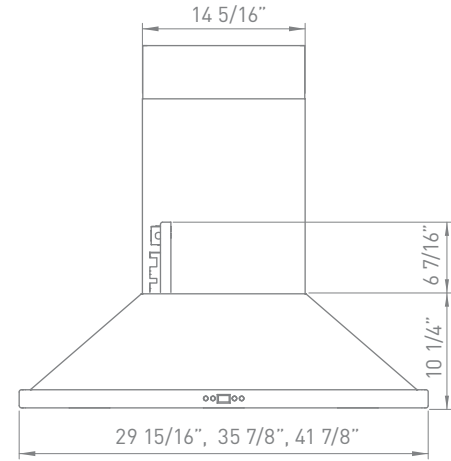

FRONT

SIDE

TOP

**STANDARD**  
min. ducted - 27"  
min. recirc. - 31 1/2"  
max. - 44"

**Z1C-01VE**  
min. ducted - 45"  
min. recirc. - 49 1/2"  
max. - 80"

Specifications subject to change, check zephyronline.com for up to date information.