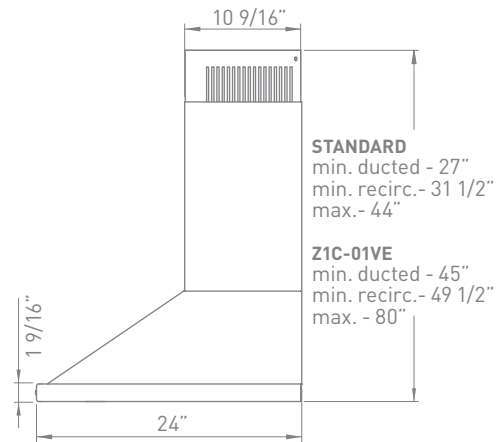

*ACT is a feature built into all Zephyr hoods with DCBL Suppression System™ technology allowing you to limit the maximum blower CFM to meet local code requirements.*

<b>SIZE</b>	
ZVE-E30BS	30"
ZVE-E36BS	36"
ZVE-E42BS	42"
<b>PERFORMANCE</b>	
INTERNAL, MIN.-MAX. BLOWER CFM	250 - 715
INTERNAL, MIN.-MAX. SONES	0.8 - 5.8
<b>COLOR</b>	
STAINLESS STEEL	SS
<b>FEATURES</b>	
CONTROLS	Electronic LCD
SPEED LEVELS	5 + Burst
AUTO DELAY-OFF	Yes
LIGHTING	
ZVE-E30BS	Bloom™ HD LED 3W x 3
ZVE-E36BS / ZVE-E42BS	Bloom™ HD LED 3W x 4
DUAL LEVEL LIGHTING	Yes
FILTERS	Aluminum Mesh
RECIRCULATING OPTION	Yes
EXTENSION DUCT COVER OPTION	Yes, Up to 12' Ceiling
<b>DUCT SPECIFICATIONS</b>	
VERTICAL - INTERNAL	8"
HORIZONTAL - INTERNAL	NA
<b>AC INPUT</b>	
	120V - 60Hz
<b>AC POWER</b>	
ZVE-E30BS	Max. 212W at 3.5A
ZVE-E36BS / ZVE-E42BS	Max. 215W at 3.5A
<b>OPTIONAL ACCESSORIES</b>	
RECIRCULATING KIT	
ZVE-E30BS	ZRC-00VE
ZVE-E36BS / ZVE-E42BS	ZRC-01VE
EXTENSION DUCT COVER	Z1C-01VE
<b>MOUNTING HEIGHT*</b>	
	26" - 34"
<b>WARRANTY</b>	
	3 Years Parts, 1 Year Labor

FRONT

SIDE

TOP

**STANDARD**  
min. ducted - 27"  
min. recirc. - 31 1/2"  
max. - 44"

**Z1C-01VE**  
min. ducted - 45"  
min. recirc. - 49 1/2"  
max. - 80"

Specifications subject to change, check zephyronline.com for up to date information.