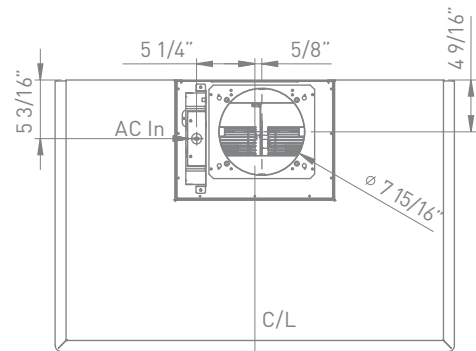

*ACT is a feature built into all Zephyr hoods with DCBL Suppression System™ technology allowing you to limit the maximum blower CFM to meet local code requirements.*

<b>SIZE</b>	
ZVE-E30BS	30"
ZVE-E36BS	36"
ZVE-E42BS	42"
<b>PERFORMANCE</b>	
INTERNAL, MIN.-MAX. BLOWER CFM	250 - 715
INTERNAL, MIN.-MAX. SONES	0.8 - 5.8
<b>COLOR</b>	
STAINLESS STEEL	SS
<b>FEATURES</b>	
CONTROLS	Electronic LCD
SPEED LEVELS	5 + Burst
AUTO DELAY-OFF	Yes
LIGHTING	
ZVE-E30BS	Bloom™ HD LED 3W x 3
ZVE-E36BS / ZVE-E42BS	Bloom™ HD LED 3W x 4
DUAL LEVEL LIGHTING	Yes
FILTERS	Aluminum Mesh
RECIRCULATING OPTION	Yes
EXTENSION DUCT COVER OPTION	Yes, Up to 12' Ceiling
<b>DUCT SPECIFICATIONS</b>	
VERTICAL - INTERNAL	8"
HORIZONTAL - INTERNAL	NA
<b>AC INPUT</b>	
	120V - 60Hz
<b>AC POWER</b>	
ZVE-E30BS	Max. 212W at 3.5A
ZVE-E36BS / ZVE-E42BS	Max. 215W at 3.5A
<b>OPTIONAL ACCESSORIES</b>	
RECIRCULATING KIT	
ZVE-E30BS	ZRC-00VE
ZVE-E36BS / ZVE-E42BS	ZRC-01VE
EXTENSION DUCT COVER	Z1C-01VE
<b>MOUNTING HEIGHT*</b>	
	26" - 34"
<b>WARRANTY</b>	
	3 Years Parts, 1 Year Labor

FRONT

SIDE

TOP

**STANDARD**  
min. ducted - 27"  
min. recirc. - 31 1/2"  
max. - 44"

**Z1C-01VE**  
min. ducted - 45"  
min. recirc. - 49 1/2"  
max. - 80"

Specifications subject to change, check zephyronline.com for up to date information.