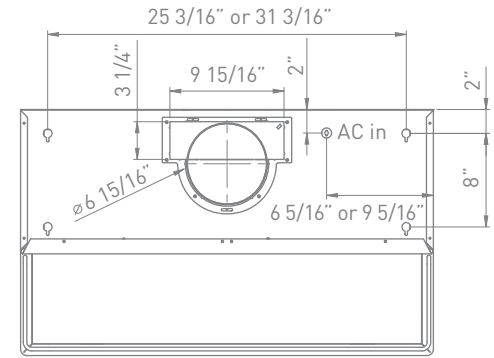

# TERAZZO under-cabinet

Terazzo comes to the party bearing gifts of style, convenience and innovation. Starting with its 12-inch cabinet mounting-depth and the ingenious terraced display rack, Terazzo makes a perfect addition to any kitchen. Did we mention it also comes with an adjustable utensil rail to help keep your cooking tools within reach?

MODEL	SIZE	INTERNAL BLOWER		IN-LINE/EXTERNAL	
		Min.-Max. CFM	Min.-Max. Sones	Min.-Max. CFM	Min.-Max. Sones
ZTE-E30AS	30"	210 - 400	2 - 5	NA	NA
ZTE-E36AS	36"	210 - 400	2 - 5	NA	NA
ZTE-E30AS290	30"	120 - 290	1.1 - 3.2	NA	NA

**TERAZZO UNDER-CABINET | EUROPA CLASSICS**

<b>SIZE</b>	
ZTE-E30AS / ZTE-E30AS290 ZTE-E36AS	30" 36"
<b>PERFORMANCE</b>	
INTERNAL, MIN.-MAX. BLOWER CFM ZTE-E30AS / ZTE-E36AS ZTE-E30AS290	210 - 400 120 - 290
INTERNAL, MIN.-MAX. SONES ZTE-E30AS / ZTE-E36AS ZTE-E30AS290	2 - 5 1.1 - 3.2
<b>COLOR</b>	
STAINLESS STEEL	SS
<b>FEATURES</b>	
CONTROLS	Mechanical Slide
SPEED LEVELS	3
AUTO DELAY-OFF	No
LIGHTING	Halogen, 50W x2
DUAL LEVEL LIGHTING	Yes
FILTERS	Aluminum Mesh
RECIRCULATING OPTION	Yes
EXTENSION DUCT COVER OPTION	NA
<b>DUCT SPECIFICATIONS</b>	
VERTICAL - INTERNAL	7" or 3 1/4" x 10"
HORIZONTAL - INTERNAL	3 1/4" x 10"
<b>AC INPUT</b>	
	120V - 60Hz
<b>AC POWER</b>	
ZTE-E30AS / ZTE-E36AS ZTE-E30AS290	Max. 207W at 1.7A Max. 186W at 1.55A
<b>OPTIONAL ACCESSORIES</b>	
RECIRCULATING KIT	ZRC-0200
<b>MOUNTING HEIGHT*</b>	
	24" - 32"

TOP

SIDE

BACK

\*Mounting height refers to distance between top of cooking surface and bottom of hood.