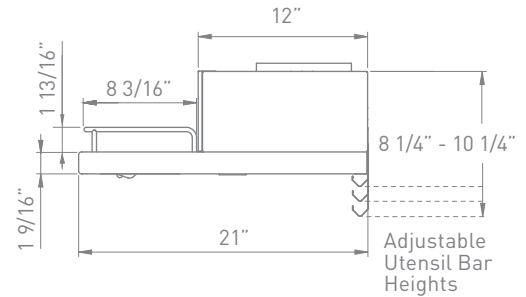

MODEL	SIZE	INTERNAL BLOWER		IN-LINE/EXTERNAL	
		Min.-Max. CFM	Min.-Max. Sones	Min.-Max. CFM	Min.-Max. Sones
ZTE-E30AS	30"	210 - 400	2 - 5	NA	NA
ZTE-E36AS	36"	210 - 400	2 - 5	NA	NA
ZTE-E30AS290	30"	120 - 290	1.1 - 3.2	NA	NA

**TERAZZO UNDER-CABINET | EUROPA CLASSICS**

<b>SIZE</b>	
ZTE-E30AS / ZTE-E30AS290 ZTE-E36AS	30" 36"
<b>PERFORMANCE</b>	
INTERNAL, MIN.-MAX. BLOWER CFM ZTE-E30AS / ZTE-E36AS ZTE-E30AS290	210 - 400 120 - 290
INTERNAL, MIN.-MAX. SONES ZTE-E30AS / ZTE-E36AS ZTE-E30AS290	2 - 5 1.1 - 3.2
<b>COLOR</b>	
STAINLESS STEEL	SS
<b>FEATURES</b>	
CONTROLS	Mechanical Slide
SPEED LEVELS	3
AUTO DELAY-OFF	No
LIGHTING	Halogen, 50W x2
DUAL LEVEL LIGHTING	Yes
FILTERS	Aluminum Mesh
RECIRCULATING OPTION	Yes
EXTENSION DUCT COVER OPTION	NA
<b>DUCT SPECIFICATIONS</b>	
VERTICAL - INTERNAL	7" or 3 1/4" x 10"
HORIZONTAL - INTERNAL	3 1/4" x 10"
<b>AC INPUT</b>	
	120V - 60Hz
<b>AC POWER</b>	
ZTE-E30AS / ZTE-E36AS ZTE-E30AS290	Max. 207W at 1.7A Max. 186W at 1.55A
<b>OPTIONAL ACCESSORIES</b>	
RECIRCULATING KIT	ZRC-0200
<b>MOUNTING HEIGHT*</b>	
	24" - 32"

TOP

SIDE

BACK

\*Mounting height refers to distance between top of cooking surface and bottom of hood.