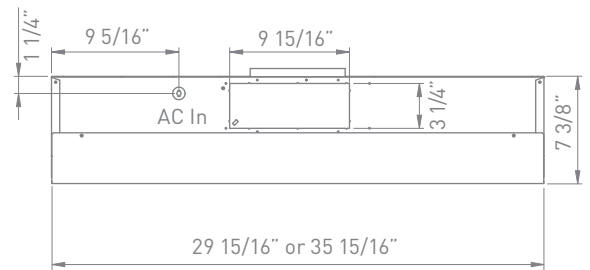

MODEL	SIZE	INTERNAL BLOWER		IN-LINE/EXTERNAL	
		Min.-Max. CFM	Min.-Max. Sones	Min.-Max. CFM	Min.-Max. Sones
ZTE-E30AS	30"	210 - 400	2 - 5	NA	NA
ZTE-E36AS	36"	210 - 400	2 - 5	NA	NA
ZTE-E30AS290	30"	120 - 290	1.1 - 3.2	NA	NA

**TERAZZO UNDER-CABINET | EUROPA CLASSICS**

<b>SIZE</b>	
ZTE-E30AS / ZTE-E30AS290 ZTE-E36AS	30" 36"
<b>PERFORMANCE</b>	
INTERNAL, MIN.-MAX. BLOWER CFM ZTE-E30AS / ZTE-E36AS ZTE-E30AS290	210 - 400 120 - 290
INTERNAL, MIN.-MAX. SONES ZTE-E30AS / ZTE-E36AS ZTE-E30AS290	2 - 5 1.1 - 3.2
<b>COLOR</b>	
STAINLESS STEEL	SS
<b>FEATURES</b>	
CONTROLS	Mechanical Slide
SPEED LEVELS	3
AUTO DELAY-OFF	No
LIGHTING	Halogen, 50W x2
DUAL LEVEL LIGHTING	Yes
FILTERS	Aluminum Mesh
RECIRCULATING OPTION	Yes
EXTENSION DUCT COVER OPTION	NA
<b>DUCT SPECIFICATIONS</b>	
VERTICAL - INTERNAL	7" or 3 1/4" x 10"
HORIZONTAL - INTERNAL	3 1/4" x 10"
<b>AC INPUT</b>	
	120V - 60Hz
<b>AC POWER</b>	
ZTE-E30AS / ZTE-E36AS ZTE-E30AS290	Max. 207W at 1.7A Max. 186W at 1.55A
<b>OPTIONAL ACCESSORIES</b>	
RECIRCULATING KIT	ZRC-0200
<b>MOUNTING HEIGHT*</b>	
	24" - 32"

TOP

SIDE

BACK

\*Mounting height refers to distance between top of cooking surface and bottom of hood.