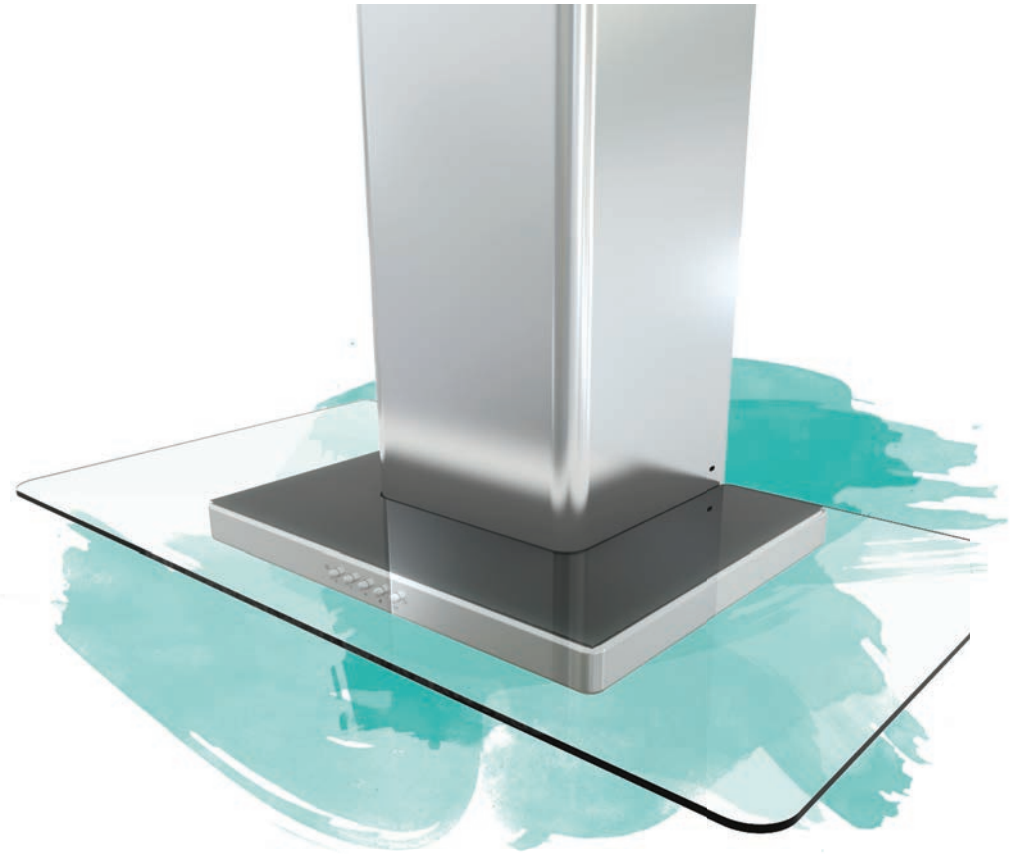

## Brisas BFG

The Brisas BFG wall-mounted range hood stands out while taking flight. Resembling a glider airplane, BFG's clear glass canopy provides ample capture area in either 30" or 36" models. Designed with a unique angled light panel, BFG's 50-watt halogen light bulbs provide the lighting needed for that perfectly sautéed garlic. Brisas BFG delivers the performance you need, with the style you covet at the price you want.

### FEATURES OF HIGH QUALITY

- Available in 30" and 36"
- Available with 600-cfm or 290-cfm internally installed motor
- Stainless steel 3-speed mechanical controls
- Sturdy stainless steel construction
- Durable, washable 5-ply aluminum mesh filters
- Optional recirculation kit
- Standard telescopic duct covers up to 9' ceilings
- Optional duct cover extensions for up to 12' ceilings
- Designed for 6-inch vertical ducted installations

# Brisas BFG

	BFG-E30AG / BFG-E30AG290	BFG-E36AG / BFG-E36AG290
<b>SIZE</b>	30"	36"
<b>NET WIDTH</b>	29-15/16"	35-7/16"
<b>PERFORMANCE</b>		
Blower CFM, Max.	600 / 290	600 / 290
Sones, Max.	6 / 2.8	6 / 2.8
<b>COLOR</b>		
Stainless Steel	SS + Glass	SS + Glass
<b>FEATURES</b>		
Controls	Mechanical Push Button	Mechanical Push Button
Speed Levels	3	3
Delay Off	No	No
Lighting	Halogen, 50W x2	Halogen, 50W x2
Dual Level Lighting	No	No
Filters	Stainless Steel Mesh	Stainless Steel Mesh
Recirculating Option	Yes	Yes
Extension Duct Cover Option	Yes, Up to 12' Ceiling	Yes, Up to 12' Ceiling
<b>DUCT SPECIFICATIONS</b>		
Internal Blower - Vertical	6" round	6" round
Internal Blower - Horizontal	NA	NA
<b>AC INPUT</b>		
	120V - 60Hz	120V - 60Hz
<b>AC POWER</b>		
	400W, 3.5A / 170W, 1.5A	400W, 3.5A / 170W, 1.5A
<b>OPTIONAL ACCESSORIES</b>		
Recirculating Kit	BRC-0003	BRC-0003
Extension Duct Cover	B1C-00MI	B1C-00MI
<b>MOUNTING HEIGHT*</b>		
	26" - 34"	26" - 34"