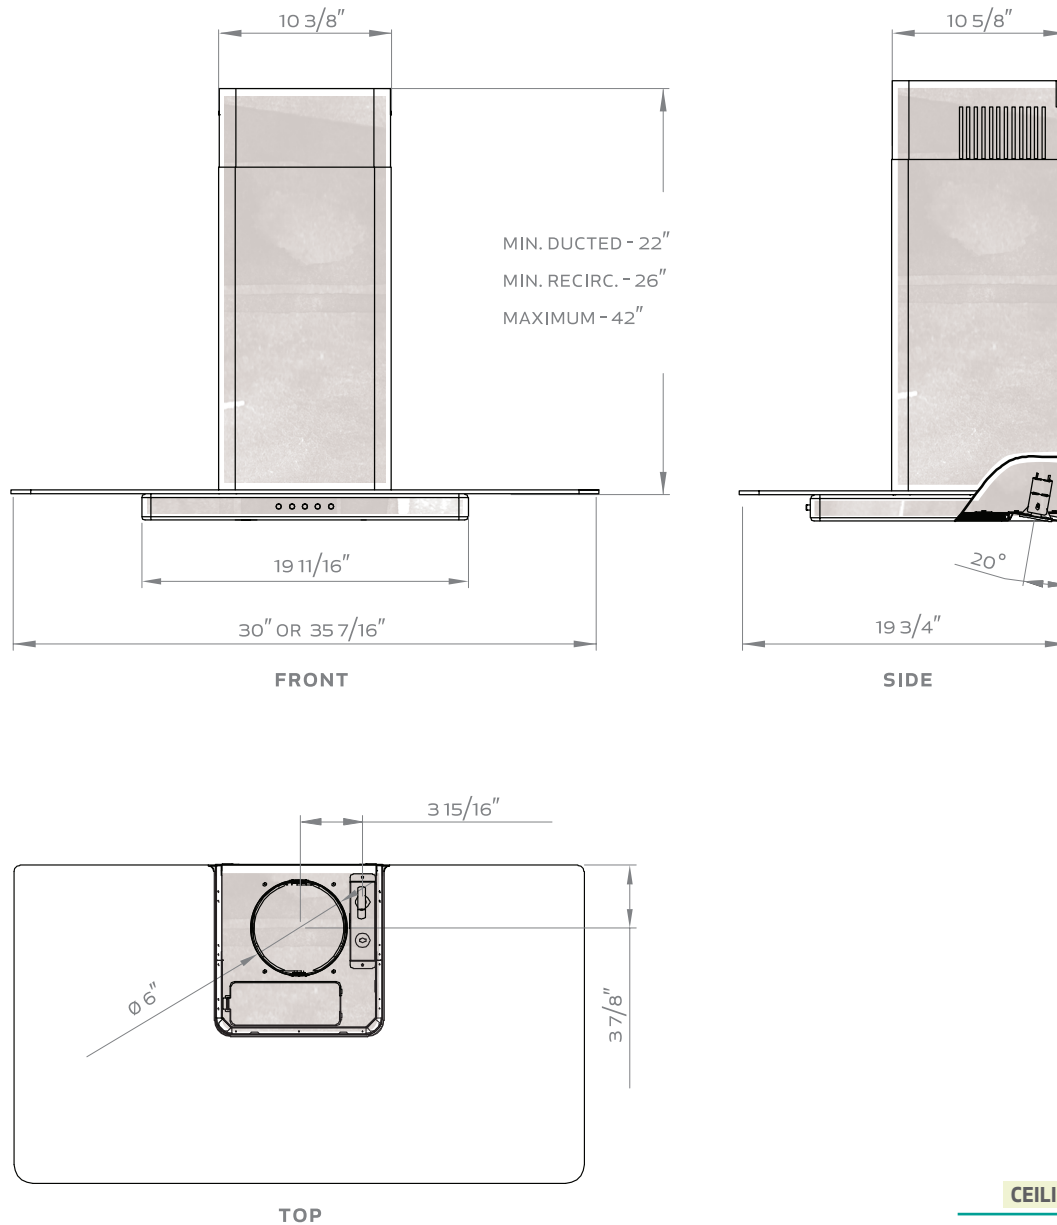

Brisas BFG

	BFG-E30AG / BFG-E30AG290	BFG-E36AG / BFG-E36AG290
SIZE	30"	36"
NET WIDTH	29-15/16"	35-7/16"
PERFORMANCE		
Blower CFM, Max.	600 / 290	600 / 290
Sones, Max.	6 / 2.8	6 / 2.8
COLOR		
Stainless Steel	SS + Glass	SS + Glass
FEATURES		
Controls	Mechanical Push Button	Mechanical Push Button
Speed Levels	3	3
Delay Off	No	No
Lighting	Halogen, 50W x2	Halogen, 50W x2
Dual Level Lighting	No	No
Filters	Stainless Steel Mesh	Stainless Steel Mesh
Recirculating Option	Yes	Yes
Extension Duct Cover Option	Yes, Up to 12' Ceiling	Yes, Up to 12' Ceiling
DUCT SPECIFICATIONS		
Internal Blower - Vertical	6" round	6" round
Internal Blower - Horizontal	NA	NA
AC INPUT		
	120V - 60Hz	120V - 60Hz
AC POWER		
	400W, 3.5A / 170W, 1.5A	400W, 3.5A / 170W, 1.5A
OPTIONAL ACCESSORIES		
Recirculating Kit	BRC-0003	BRC-0003
Extension Duct Cover	B1C-00MI	B1C-00MI
MOUNTING HEIGHT*		
	26" - 34"	26" - 34"

	CEILING HEIGHT								
	8'	8.5'	9'	9.5'	10'	10.5'	11'	12'	
STANDARD DUCT COVER	Ducted Mounting Height*	26"-34"	26"-34"	26"-34"	N/A	N/A	N/A	N/A	N/A
	Recirc. Mounting Height*	26"-34"	26"-34"	26"-34"	N/A	N/A	N/A	N/A	N/A
EXTENSION DUCT COVER	Ducted Mounting Height*	N/A	N/A	26"-26"	26"-32"	26"-34"	26"-34"	26"-34"	28"-34"
	Recirc. Mounting Height*	N/A	N/A	N/A	26"-28"	26"-34"	26"-34"	26"-34"	28"-34"

*Mounting height refers to distance between top of a 36" tall cooking surface and bottom of hood.