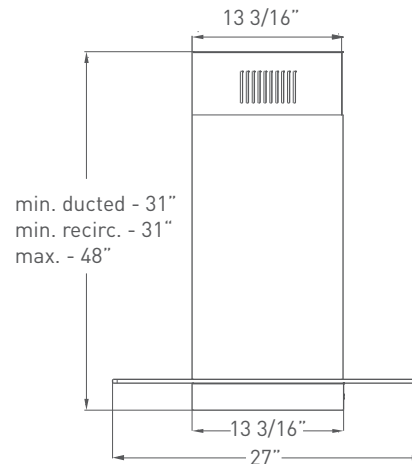

ARC COLLECTION

SURFACE ISLAND

MODEL

ASL-E42ASX 42"
ASL-E48ASX 48"

FEATURES

Controls Memory Touch Glass
Speed Levels 3
Auto Delay-Off Yes
CleanAir Function Yes
Remote Control Yes, RF
Lighting Halogen, 20W x 4
Tri-Level Lighting Yes
Filters Decorative Mesh x 2
Recirculating Yes
Duct Cover Extension Yes

*PERFORMANCE

Internal Blower - CBI-290A 200 - 290 CFM, 1.4 - 3.2 Sones
Internal Blower - CBI-600A 240 - 600 CFM, 1.8 - 6 Sones
In-Line Blower - PBN-1000A 500 - 1000 CFM, Sones NA
External Blower - CBE-1000 500 - 1000 CFM, Sones NA

AC INPUT 120V - 60Hz

**AC POWER

Hood Only Max. 80W, 0.66 Amps

MOUNTING HEIGHTS

Height from the cooking surface Min. 24" - Max. 36"

HOOD HEIGHTS

Standard

Minimum Ducted 31"
Minimum Recirculating 31"
Maximum 48"

Extension Kit - Z1C-00SL

Minimum Ducted 46"
Minimum Recirculating 46"
Maximum 80"

DUCT SPECIFICATIONS

Vertical - Internal 6"
Vertical - In-Line/External 10" to 8"***
Horizontal NA

OPTIONAL ACCESSORIES

Recirculating Kit ZRC-00SL
Duct Cover Extension Kit Z1C-00SL (12' ceiling)

*Requires purchase of Zephyr blower, sold separately. **AC power listed above is for hood with lights only. See blower specs on our website for more AC power details. ***10" round duct connects to external and in-line blower. Must transition from 10" to 8" before duct passes through ceiling. A 10" to 8" adapter is included with the external and in-line blowers.

Side