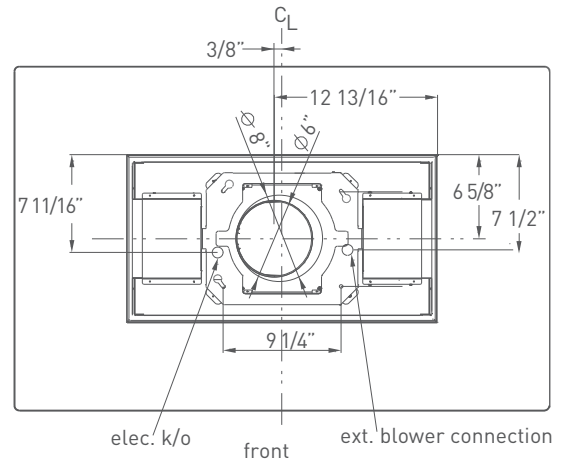

Extension Kit - Z1C-00SL

Minimum Ducted 46"
Minimum Recirculating 46"
Maximum 80"

DUCT SPECIFICATIONS

Vertical - Internal 6"
Vertical - In-Line/External 10" to 8"***
Horizontal NA

OPTIONAL ACCESSORIES

Recirculating Kit ZRC-00SL
Duct Cover Extension Kit Z1C-00SL (12' ceiling)

*Requires purchase of Zephyr blower, sold separately. **AC power listed above is for hood with lights only. See blower specs on our website for more AC power details. ***10" round duct connects to external and in-line blower. Must transition from 10" to 8" before duct passes through ceiling. A 10" to 8" adapter is included with the external and in-line blowers.