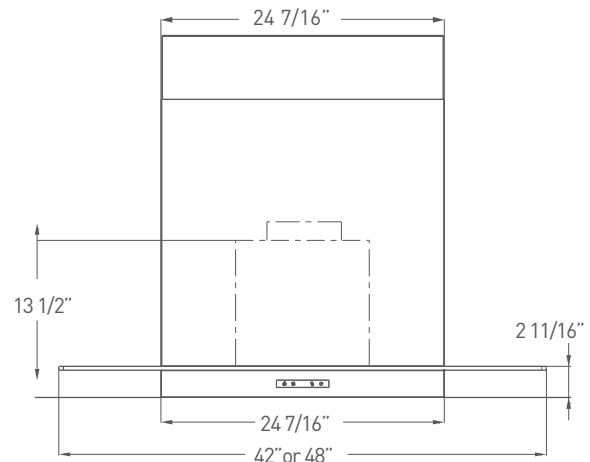

ARC COLLECTION

SURFACE ISLAND

MODEL

ASL-E42ASX 42"
ASL-E48ASX 48"

FEATURES

Controls Memory Touch Glass
Speed Levels 3
Auto Delay-Off Yes
CleanAir Function Yes
Remote Control Yes, RF
Lighting Halogen, 20W x 4
Tri-Level Lighting Yes
Filters Decorative Mesh x 2
Recirculating Yes
Duct Cover Extension Yes

*PERFORMANCE

Internal Blower - CBI-290A 200 - 290 CFM, 1.4 - 3.2 Sones
Internal Blower - CBI-600A 240 - 600 CFM, 1.8 - 6 Sones
In-Line Blower - PBN-1000A 500 - 1000 CFM, Sones NA
External Blower - CBE-1000 500 - 1000 CFM, Sones NA

AC INPUT 120V - 60Hz

**AC POWER

Hood Only Max. 80W, 0.66 Amps

MOUNTING HEIGHTS

Height from the cooking surface Min. 24" - Max. 36"

HOOD HEIGHTS

Standard

Minimum Ducted 31"
Minimum Recirculating 31"
Maximum 48"

Extension Kit - Z1C-00SL

Minimum Ducted 46"
Minimum Recirculating 46"
Maximum 80"

DUCT SPECIFICATIONS

Vertical - Internal 6"
Vertical - In-Line/External 10" to 8"***
Horizontal NA

OPTIONAL ACCESSORIES

Recirculating Kit ZRC-00SL
Duct Cover Extension Kit Z1C-00SL (12' ceiling)

*Requires purchase of Zephyr blower, sold separately. **AC power listed above is for hood with lights only. See blower specs on our website for more AC power details. ***10" round duct connects to external and in-line blower. Must transition from 10" to 8" before duct passes through ceiling. A 10" to 8" adapter is included with the external and in-line blowers.

Front