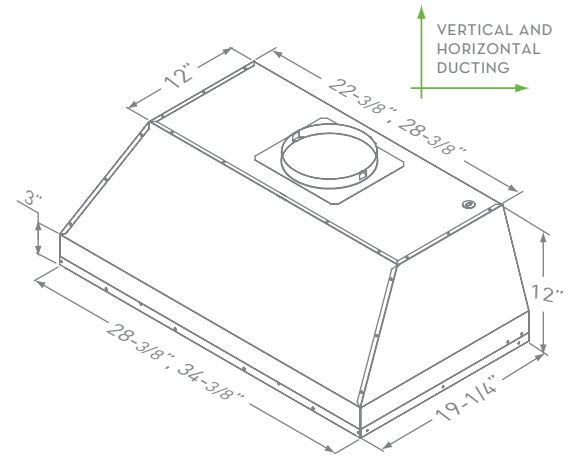

RF REMOTE CONTROL

MATCHES CONVENTIONAL  
INSTALLATION DIMENSIONS

26" - 36"  
MOUNTING HEIGHT

# MONSOON I | ONE-PIECE LINER

<b>SIZE (W X D)</b>	
AK9228AS (30")	28-3/8" x 19-1/4"
AK9234AS (36")	34-3/8" x 19-1/4"
<b>PERFORMANCE</b>	
INTERNAL, MIN.-MAX. BLOWER CFM	
AK9228AS / AK9234AS	200 - 600
AK9228AS290 / AK9234AS290	180 - 290
INTERNAL, MIN.-MAX. SONES	
AK9228AS / AK9234AS	1.4 - 5
AK9228AS290 / AK9234AS290	1.1 - 2.5
<b>COLOR</b>	
STAINLESS STEEL	SS
<b>FEATURES</b>	
CONTROLS	ELECTRONIC TOUCH
SPEED LEVELS	6
AUTO DELAY-OFF	YES
CLEAN AIR MODE	YES
LIGHTING	HALOGEN, 35W x2
DUAL LEVEL LIGHTING	YES
FILTERS	SS PRO-BAFFLE
REMOVABLE GREASE TRAY	YES
RF REMOTE CONTROL	YES
RECIRCULATING OPTION	NO
<b>DUCT SPECIFICATIONS</b>	
INTERNAL BLOWER - VERTICAL	8" ROUND
INTERNAL BLOWER - HORIZONTAL	3-1/4" x 10" RECTANGULAR, 8" ROUND
<b>AC INPUT</b>	
	120V
<b>AC POWER</b>	
AK9228AS / AK9234AS	MAX. 480W AT 3.9A
AK9228AS290 / AK9234AS290	MAX. 152W AT 1.3A
<b>MOUNTING HEIGHT*</b>	
	26" - 36"
<b>WARRANTY</b>	
	3 YEARS PARTS, 1 YEAR LABOR