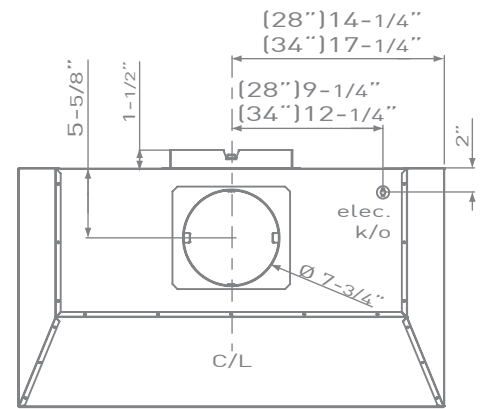

MODEL	SIZE	INTERNAL BLOWER		IN-LINE/EXTERNAL	
		Min.-Max. CFM	Min.-Max. Sones	Min.-Max. CFM	Min.-Max. Sones
AK9228AS (30")	28-3/8"	200 - 600	1.2 - 6	NA	NA
AK9234AS (36")	34-3/8"	200 - 600	1.2 - 6	NA	NA
AK9228AS290 (30")	28-3/8"	180 - 290	1.1 - 2.5	NA	NA
AK9234AS290 (36")	34-3/8"	180 - 290	1.1 - 2.5	NA	NA

RF REMOTE CONTROL

MATCHES CONVENTIONAL  
INSTALLATION DIMENSIONS

26" - 36"  
MOUNTING HEIGHT

# MONSOON I | ONE-PIECE LINER

<b>SIZE (W X D)</b>	
AK9228AS (30")	28-3/8" x 19-1/4"
AK9234AS (36")	34-3/8" x 19-1/4"
<b>PERFORMANCE</b>	
INTERNAL, MIN.-MAX. BLOWER CFM	
AK9228AS / AK9234AS	200 - 600
AK9228AS290 / AK9234AS290	180 - 290
INTERNAL, MIN.-MAX. SONES	
AK9228AS / AK9234AS	1.4 - 5
AK9228AS290 / AK9234AS290	1.1 - 2.5
<b>COLOR</b>	
STAINLESS STEEL	SS
<b>FEATURES</b>	
CONTROLS	ELECTRONIC TOUCH
SPEED LEVELS	6
AUTO DELAY-OFF	YES
CLEAN AIR MODE	YES
LIGHTING	HALOGEN, 35W x2
DUAL LEVEL LIGHTING	YES
FILTERS	SS PRO-BAFFLE
REMOVABLE GREASE TRAY	YES
RF REMOTE CONTROL	YES
RECIRCULATING OPTION	NO
<b>DUCT SPECIFICATIONS</b>	
INTERNAL BLOWER - VERTICAL	8" ROUND
INTERNAL BLOWER - HORIZONTAL	3-1/4" x 10" RECTANGULAR, 8" ROUND
<b>AC INPUT</b>	
	120V
<b>AC POWER</b>	
AK9228AS / AK9234AS	MAX. 480W AT 3.9A
AK9228AS290 / AK9234AS290	MAX. 152W AT 1.3A
<b>MOUNTING HEIGHT*</b>	
	26" - 36"
<b>WARRANTY</b>	
	3 YEARS PARTS, 1 YEAR LABOR

FRONT

TOP

BACK

\*MOUNTING HEIGHT REFERS TO DISTANCE BETWEEN TOP OF A 36" TALL COOKING SURFACE AND BOTTOM OF CUSTOM HOOD.

RF REMOTE CONTROL