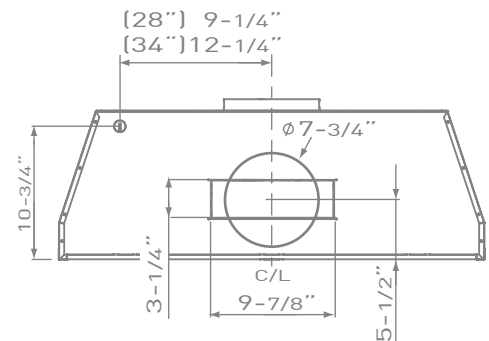

MODEL	SIZE	INTERNAL BLOWER		IN-LINE/EXTERNAL	
		Min.-Max. CFM	Min.-Max. Sones	Min.-Max. CFM	Min.-Max. Sones
AK9228AS (30")	28-3/8"	200 - 600	1.2 - 6	NA	NA
AK9234AS (36")	34-3/8"	200 - 600	1.2 - 6	NA	NA
AK9228AS290 (30")	28-3/8"	180 - 290	1.1 - 2.5	NA	NA
AK9234AS290 (36")	34-3/8"	180 - 290	1.1 - 2.5	NA	NA

RF REMOTE CONTROL

MATCHES CONVENTIONAL  
INSTALLATION DIMENSIONS

26" - 36"  
MOUNTING HEIGHT

# MONSOON I | ONE-PIECE LINER

<b>SIZE (W X D)</b>	
AK9228AS (30")	28-3/8" x 19-1/4"
AK9234AS (36")	34-3/8" x 19-1/4"
<b>PERFORMANCE</b>	
INTERNAL, MIN.-MAX. BLOWER CFM	
AK9228AS / AK9234AS	200 - 600
AK9228AS290 / AK9234AS290	180 - 290
INTERNAL, MIN.-MAX. SONES	
AK9228AS / AK9234AS	1.4 - 5
AK9228AS290 / AK9234AS290	1.1 - 2.5
<b>COLOR</b>	
STAINLESS STEEL	SS
<b>FEATURES</b>	
CONTROLS	ELECTRONIC TOUCH
SPEED LEVELS	6
AUTO DELAY-OFF	YES
CLEAN AIR MODE	YES
LIGHTING	HALOGEN, 35W x2
DUAL LEVEL LIGHTING	YES
FILTERS	SS PRO-BAFFLE
REMOVABLE GREASE TRAY	YES
RF REMOTE CONTROL	YES
RECIRCULATING OPTION	NO
<b>DUCT SPECIFICATIONS</b>	
INTERNAL BLOWER - VERTICAL	8" ROUND
INTERNAL BLOWER - HORIZONTAL	3-1/4" x 10" RECTANGULAR, 8" ROUND
<b>AC INPUT</b>	
	120V
<b>AC POWER</b>	
AK9228AS / AK9234AS	MAX. 480W AT 3.9A
AK9228AS290 / AK9234AS290	MAX. 152W AT 1.3A
<b>MOUNTING HEIGHT*</b>	
	26" - 36"
<b>WARRANTY</b>	
	3 YEARS PARTS, 1 YEAR LABOR

FRONT

TOP

BACK

\*MOUNTING HEIGHT REFERS TO DISTANCE BETWEEN TOP OF A 36" TALL COOKING SURFACE AND BOTTOM OF CUSTOM HOOD.

RF REMOTE CONTROL