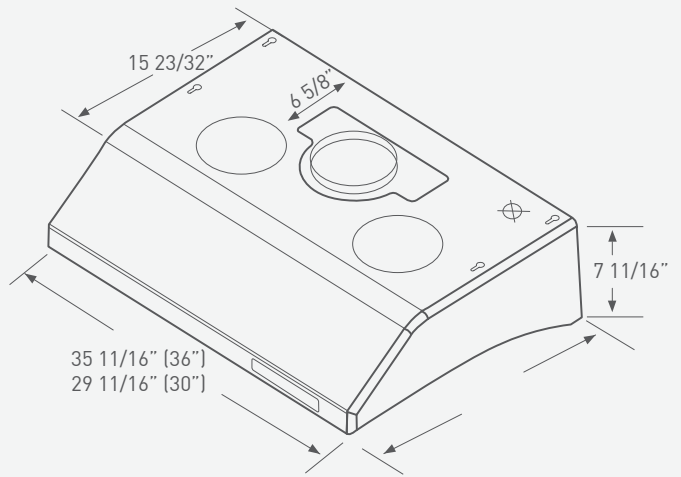

# HURRICANE

High tech meets high style with a minimum of fuss under the cabinet. Sensitive touch-controls take charge of the three-speed 695-cfm blower, dual-level halogen lights and a timed delay-off function all designed to make your life just a little bit easier.

## HURRICANE

UNDER CABINET

MODEL	AK2500	AK2536
<b>SIZE</b>	30"	36"
<b>NET WIDTH</b>	29 11/16"	35 11/16"
<b>PERFORMANCE</b>		
Internal Blower	350 - 695 CFM	350 - 695 CFM
Internal Blower Sones	2 - 5.5	2 - 5.5
<b>COLOR</b>		
Black, White, Stainless Steel	B, W, SS	B, W, SS
<b>FEATURES</b>		
Controls	Electronic Touch	Electronic Touch
Speed Levels	3	3
Auto Delay-Off	Yes	Yes
Lighting	Halogen, 35W x 2	Halogen, 35W x 2
Dual-Level Lighting	Yes	Yes
Removable Safety Grilles	2	2
Recirculating	No	No
Duct Cover Extension	NA	NA
Self Cleaning	Yes	Yes
<b>DUCT SPECIFICATIONS</b>		
Internal Blower - Vertical	6" or 3 1/4" x 10"	6" or 3 1/4" x 10"
Internal Blower - Horizontal	3 1/4" x 10"	3 1/4" x 10"
<b>AC INPUT</b>	120V - 60Hz	120V - 60Hz
<b>AC POWER</b>	Max. 230W, 2.03 Amps	Max. 230W, 2.03 Amps

Mounting Heights Min. height 26" from cooking surface.  
Hood mounted 60" from floor.

Max. height 32" from cooking surface.  
Hood mounted 68" from floor.