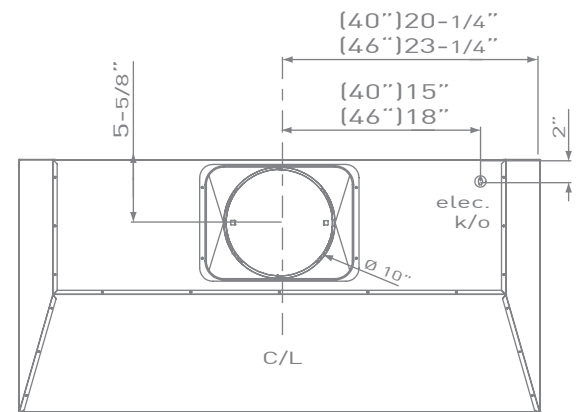

MODEL	SIZE	INTERNAL BLOWER		IN-LINE/EXTERNAL	
		Min.-Max. CFM	Min.-Max. Sones	Min.-Max. CFM	Min.-Max. Sones
AK9334AS (36")	34-3/8"	450 - 1200	3.5 - 9	NA	NA
AK934OAS (42")	40-3/8"	450 - 1200	3.5 - 9	NA	NA
AK9346AS (48")	46-3/8"	450 - 1200	3.5 - 9	NA	NA

RF REMOTE CONTROL

MATCHES CONVENTIONAL
INSTALLATION DIMENSIONS

26" - 36"
MOUNTING HEIGHT

MONSOON II | ONE-PIECE LINER

SIZE (W X D)	
AK9334AS (36")	34-3/8" x 22-1/2"
AK9340AS (42")	40-3/8" x 22-1/2"
AK9346AS (48")	46-3/8" x 22-1/2"
PERFORMANCE	
INTERNAL, MIN.-MAX. BLOWER CFM	450 - 1200
INTERNAL, MIN.-MAX. SONES	3.5 - 9
COLOR	
STAINLESS STEEL	SS
FEATURES	
CONTROLS	ELECTRONIC TOUCH
SPEED LEVELS	6
AUTO DELAY-OFF	YES
CLEAN AIR MODE	YES
LIGHTING	
AK9334AS / AK9340AS	HALOGEN, 35W x2
AK9346AS	HALOGEN, 35W x4
DUAL LEVEL LIGHTING	YES
FILTERS	SS PRO-BAFFLE
REMOVABLE GREASE TRAY	YES
RF REMOTE CONTROL	YES
RECIRCULATING OPTION	NO
DUCT SPECIFICATIONS	
INTERNAL BLOWER - VERTICAL	10" ROUND
INTERNAL BLOWER - HORIZONTAL	N/A
AC INPUT	
	120V
AC POWER	
AK9334AS / AK9340AS	MAX. 703W AT 5.9A
AK9346AS	MAX. 773W AT 6.5A
MOUNTING HEIGHT*	
	26" - 36"
WARRANTY	
	3 YEARS PARTS, 1 YEAR LABOR

FRONT

TOP

BACK

*MOUNTING HEIGHT REFERS TO DISTANCE BETWEEN TOP OF A 36" TALL COOKING SURFACE AND BOTTOM OF CUSTOM HOOD.

RF REMOTE CONTROL

ADA
COMPLIANT

UL
US LISTED