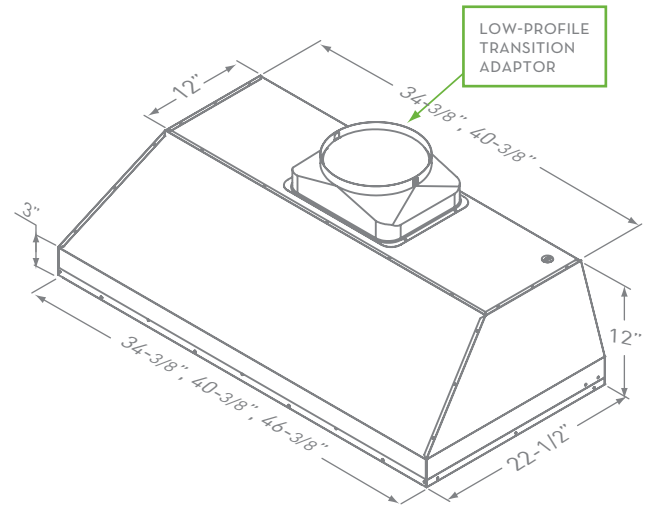

RF REMOTE CONTROL

MATCHES CONVENTIONAL
INSTALLATION DIMENSIONS

26" - 36"
MOUNTING HEIGHT

MONSOON II | ONE-PIECE LINER

SIZE (W X D)	
AK9334AS (36")	34-3/8" x 22-1/2"
AK9340AS (42")	40-3/8" x 22-1/2"
AK9346AS (48")	46-3/8" x 22-1/2"
PERFORMANCE	
INTERNAL, MIN.-MAX. BLOWER CFM	450 - 1200
INTERNAL, MIN.-MAX. SONES	3.5 - 9
COLOR	
STAINLESS STEEL	SS
FEATURES	
CONTROLS	ELECTRONIC TOUCH
SPEED LEVELS	6
AUTO DELAY-OFF	YES
CLEAN AIR MODE	YES
LIGHTING	
AK9334AS / AK9340AS	HALOGEN, 35W x2
AK9346AS	HALOGEN, 35W x4
DUAL LEVEL LIGHTING	YES
FILTERS	SS PRO-BAFFLE
REMOVABLE GREASE TRAY	YES
RF REMOTE CONTROL	YES
RECIRCULATING OPTION	NO
DUCT SPECIFICATIONS	
INTERNAL BLOWER - VERTICAL	10" ROUND
INTERNAL BLOWER - HORIZONTAL	N/A
AC INPUT	
	120V
AC POWER	
AK9334AS / AK9340AS	MAX. 703W AT 5.9A
AK9346AS	MAX. 773W AT 6.5A
MOUNTING HEIGHT*	
	26" - 36"
WARRANTY	
	3 YEARS PARTS, 1 YEAR LABOR

FRONT

TOP

BACK

*MOUNTING HEIGHT REFERS TO DISTANCE BETWEEN TOP OF A 36" TALL COOKING SURFACE AND BOTTOM OF CUSTOM HOOD.

RF REMOTE CONTROL

ADA
COMPLIANT

UL
US LISTED