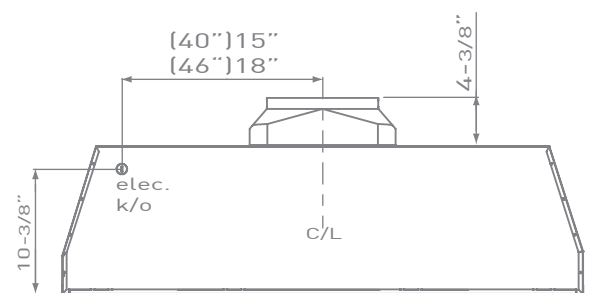

RF REMOTE CONTROL

MATCHES CONVENTIONAL
INSTALLATION DIMENSIONS

26" - 36"
MOUNTING HEIGHT

MONSOON II | ONE-PIECE LINER

SIZE (W X D)	
AK9334AS (36")	34-3/8" x 22-1/2"
AK9340AS (42")	40-3/8" x 22-1/2"
AK9346AS (48")	46-3/8" x 22-1/2"
PERFORMANCE	
INTERNAL, MIN.-MAX. BLOWER CFM	450 - 1200
INTERNAL, MIN.-MAX. SONES	3.5 - 9
COLOR	
STAINLESS STEEL	SS
FEATURES	
CONTROLS	ELECTRONIC TOUCH
SPEED LEVELS	6
AUTO DELAY-OFF	YES
CLEAN AIR MODE	YES
LIGHTING	
AK9334AS / AK9340AS	HALOGEN, 35W x2
AK9346AS	HALOGEN, 35W x4
DUAL LEVEL LIGHTING	YES
FILTERS	SS PRO-BAFFLE
REMOVABLE GREASE TRAY	YES
RF REMOTE CONTROL	YES
RECIRCULATING OPTION	NO
DUCT SPECIFICATIONS	
INTERNAL BLOWER - VERTICAL	10" ROUND
INTERNAL BLOWER - HORIZONTAL	N/A
AC INPUT	
	120V
AC POWER	
AK9334AS / AK9340AS	MAX. 703W AT 5.9A
AK9346AS	MAX. 773W AT 6.5A
MOUNTING HEIGHT*	
	26" - 36"
WARRANTY	
	3 YEARS PARTS, 1 YEAR LABOR

FRONT

TOP

BACK

*MOUNTING HEIGHT REFERS TO DISTANCE BETWEEN TOP OF A 36" TALL COOKING SURFACE AND BOTTOM OF CUSTOM HOOD.

RF REMOTE CONTROL

ADA
COMPLIANT

UL
US LISTED