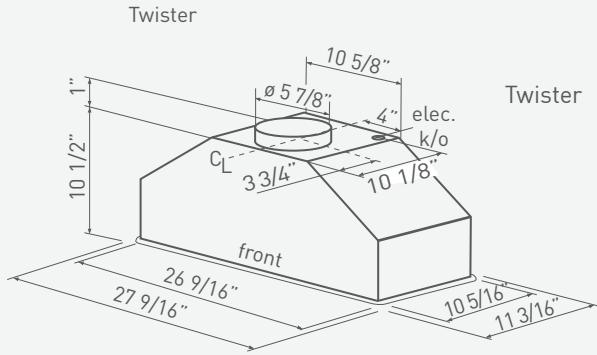

ESSENTIALS

Cabinet Bottom Cut-Out Size (W x D): AK8000AS and AK8100AS: 26 7/8" x 10 5/8".

TWISTER, TORNADO I

POWER PACK	MODEL	TWISTER - AK8000AS	TORNADO I - AK8100AS
	SIZE	27"	27"
NET WIDTH	27 9/16"	27 9/16"	27 9/16"
PERFORMANCE			
Internal Blower	180 - 290 CFM	200 - 600 CFM	
Internal Blower Sones	1.3 - 3.2	1.4 - 6	
COLOR			
Stainless Steel	SS	SS	SS
FEATURES			
Controls	Mechanical Slide	Mechanical Slide	Mechanical Slide
Speed Levels	3	3	3
Auto Delay-Off	No	No	No
Lighting	Halogen, 35W x 2	Halogen, 35W x 2	Halogen, 35W x 2
Dual-Level Lighting	Yes	Yes	Yes
Filters	Aluminum Mesh x 1	Decorative Mesh x 1	Decorative Mesh x 1
Recirculating	Yes	No	No
DUCT SPECIFICATIONS			
Vertical	6"	6"	6"
Horizontal	NA	NA	NA
AC INPUT	120V - 60Hz	120V - 60Hz	120V - 60Hz
AC POWER	Max. 150W, 1.25 Amps	Max. 390W, 3.25 Amps	Max. 390W, 3.25 Amps
OPTIONAL ACCESSORIES			
30" Liner (17 1/8" - 20 1/2" Depth)	AK0800AS	AK0800AS	AK0800AS
36" Liner (17 1/8" - 20 1/2" Depth)	AK0836AS	AK0836AS	AK0836AS
Recirculating Kit	ZRC-0100	NA	NA

Mounting Heights	Min. height 26" from cooking surface. Hood mounted 62" from floor.	Max. height 36" from cooking surface. Hood mounted 72" from floor.
------------------	---	---