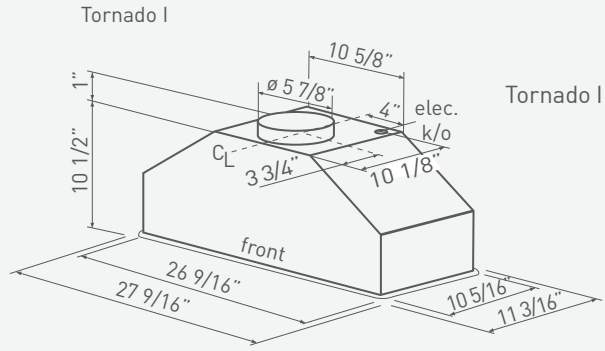

TWISTER TORNADO I

Sometimes you just need to cover your bases, so we designed these inexpensive power packs as simple, no-hassle solutions that blend in anywhere. Each hides powerful ventilation beneath the kitchen hood canopy of your choice, with three blower speeds and dual halogen lights. Decorative stainless steel filters add style. Just choose the ventilation level that's right for you and an optional, easy-to-install liner to complement your kitchen.

ESSENTIALS

Cabinet Bottom Cut-Out Size (W x D): AK8000AS and AK8100AS: 26 7/8" x 10 5/8".

TWISTER, TORNADO I

POWER PACK	MODEL	TWISTER - AK8000AS	TORNADO I - AK8100AS
	SIZE	27"	27"
NET WIDTH	27 9/16"	27 9/16"	27 9/16"
PERFORMANCE			
Internal Blower	180 - 290 CFM	200 - 600 CFM	
Internal Blower Sones	1.3 - 3.2	1.4 - 6	
COLOR			
Stainless Steel	SS	SS	SS
FEATURES			
Controls	Mechanical Slide	Mechanical Slide	Mechanical Slide
Speed Levels	3	3	3
Auto Delay-Off	No	No	No
Lighting	Halogen, 35W x 2	Halogen, 35W x 2	Halogen, 35W x 2
Dual-Level Lighting	Yes	Yes	Yes
Filters	Aluminum Mesh x 1	Decorative Mesh x 1	Decorative Mesh x 1
Recirculating	Yes	No	No
DUCT SPECIFICATIONS			
Vertical	6"	6"	6"
Horizontal	NA	NA	NA
AC INPUT	120V - 60Hz	120V - 60Hz	120V - 60Hz
AC POWER	Max. 150W, 1.25 Amps	Max. 390W, 3.25 Amps	Max. 390W, 3.25 Amps
OPTIONAL ACCESSORIES			
30" Liner (17 1/8" - 20 1/2" Depth)	AK0800AS	AK0800AS	AK0800AS
36" Liner (17 1/8" - 20 1/2" Depth)	AK0836AS	AK0836AS	AK0836AS
Recirculating Kit	ZRC-0100	NA	NA

Mounting Heights	Min. height 26" from cooking surface. Hood mounted 62" from floor.	Max. height 36" from cooking surface. Hood mounted 72" from floor.
------------------	---	---