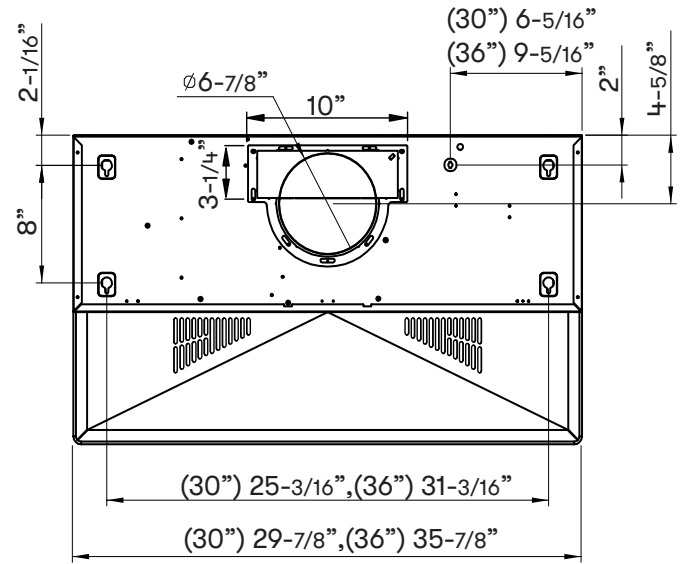

CORE

PYRAMID

UNDER-CABINET

**ZEPHYR**

ZEPHYRONLINE.COM

TOP

SIDE

BACK

<b>MODEL</b>			
<b>Stainless Steel Size</b>	ZPY-E30BS 30"	ZPY-E36BS 36"	ZPY-E30BS290 30"
<b>BLOWER PERFORMANCE</b>			
<b>Blower CFM (Min. - Max.)</b>	210 - 400	210 - 400	120 - 290
<b>Sones (Min. - Max.)</b>	2 - 5	2 - 5	1.1 - 3.2
<b>FEATURES</b>			
<b>Controls</b>	Mechanical Slide	Mechanical Slide	Mechanical Slide
<b>Speed Levels</b>	3	3	3
<b>Auto Delay-Off</b>	No	No	No
<b>Lighting</b>	LumiLight LED, 6W x2	LumiLight LED, 6W x2	LumiLight LED, 6W x2
<b>Dual-Level Lighting</b>	Yes	Yes	Yes
<b>Filters</b>	Aluminum Mesh x2	Aluminum Mesh x2	Aluminum Mesh x2
<b>Perimeter Aspiration System</b>	Yes	Yes	Yes
<b>Recirculating Option</b>	Yes	Yes	Yes
<b>DUCT SPECIFICATIONS</b>			
<b>Vertical Internal Blower</b>	7" Round or 3-1/4" x 10"	7" Round or 3-1/4" x 10"	7" Round or 3-1/4" x 10"
<b>Horizontal Internal Blower</b>	3-1/4" x 10"	3-1/4" x 10"	3-1/4" x 10"
<b>AC POWER</b>	120V, 60Hz at Max. 2A	120V, 60Hz at Max. 2A	120V, 60Hz at Max. 2A
<b>OPTIONAL ACCESSORIES</b>			
<b>Recirculating Kit</b>	ZRC-00PY	ZRC-00PY	ZRC-00PY
<b>Damper, 7" Round</b>	AK00067	AK00067	AK00067
<b>MOUNTING HEIGHT RANGE*</b>			
	24" - 32"	24" - 32"	24" - 32"
<b>WARRANTY</b>			
	3 years parts, 1 year labor	3 years parts, 1 year labor	3 years parts, 1 year labor

\*Mounting height refers to distance between top of a 36" tall cooking surface and bottom of hood.