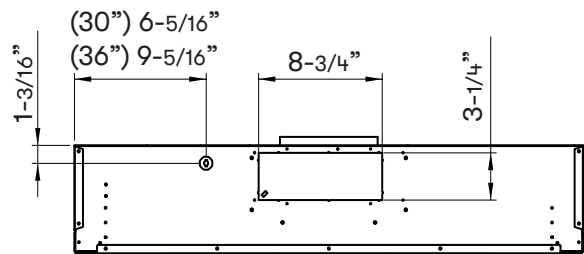

CORE

PYRAMID

UNDER-CABINET

ZEPHYR

ZEPHYRONLINE.COM

BACK