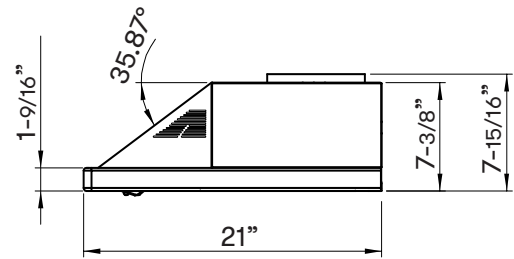

CORE

PYRAMID

UNDER-CABINET

ZEPHYR

ZEPHYRONLINE.COM

SIDE