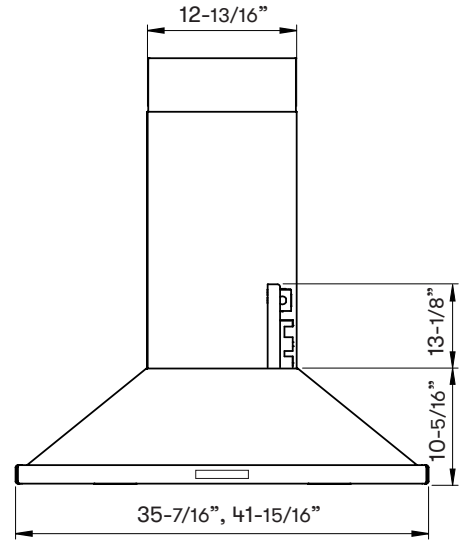

ACT™

POWERWAVE™

FRONT

SIDE

TOP

MODEL

Stainless Steel	ZNA-M90DS	ZNA-E42DS
Size	36"	42"

BLOWER PERFORMANCE