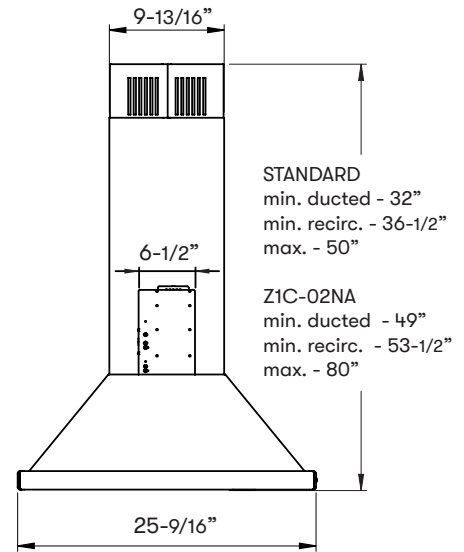

Min. - Max. CFM	INTERNAL BLOWER STANDARD	INTERNAL BLOWER with ACT™ AIRFLOW CONTROL TECHNOLOGY™*		
		200 - 700	200 - 590	200 - 390
Min. - Max. Sones	0.8 - 6	*AIRFLOW CONTROL TECHNOLOGY™ (ACT™) is an exclusive feature built into specific Zephyr hoods which can limit the maximum blower CFM to meet local code requirements.		

ACT™

POWERWAVE™

FRONT

SIDE

TOP

MODEL

Stainless Steel	ZNA-M90DS	ZNA-E42DS
Size	36"	42"

BLOWER PERFORMANCE