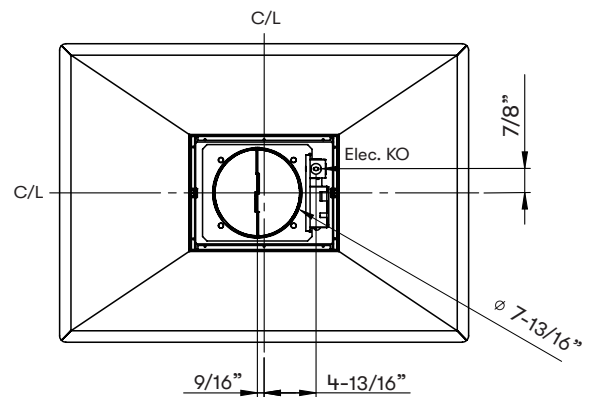

ACT™

POWERWAVE™

FRONT

SIDE

TOP

MODEL

Stainless Steel	ZNA-M90DS	ZNA-E42DS
Size	36"	42"

BLOWER PERFORMANCE