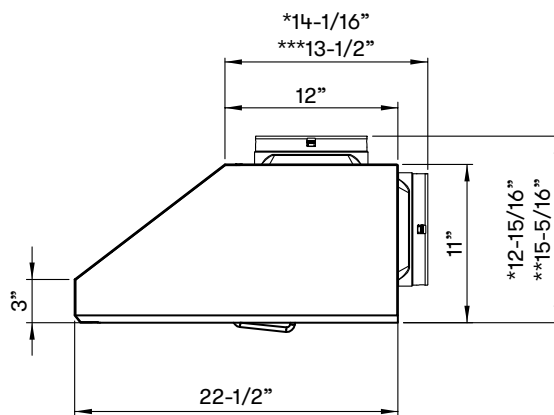

INTERNAL BLOWER STANDARD	INTERNAL BLOWER with ACT™ AIRFLOW CONTROL TECHNOLOGY™*		
Min. - Max. CFM	200 - 700	200 - 590	200 - 390	200 - 290
Min. - Max. Sones	0.8 - 6	*AIRFLOW CONTROL TECHNOLOGY™ (ACT™) is an exclusive feature built into specific Zephyr hoods which can limit the maximum blower CFM to meet local code requirements.		

ACT™

POWERWAVE™

SIDE

- 8" round ducting
- ** 10" round ducting
- *** Rectangular ducting