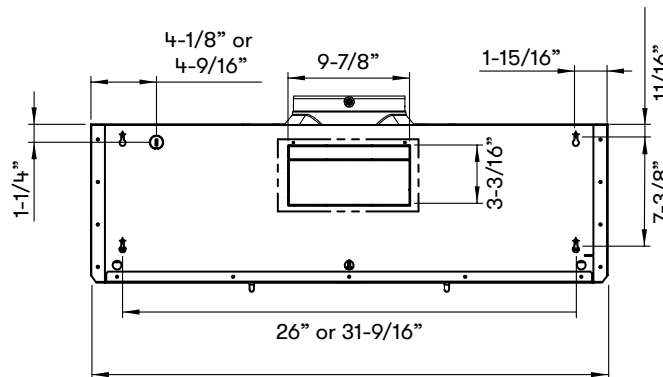

shown with optional recirculating kit

ACT™

POWERWAVE™

TOP

SIDE

BACK

- * 8" round ducting
- ** 10" round ducting
- *** Rectangular ducting

MODEL

Stainless Steel	AK7300AS	AK7336AS
Size	30"	36"

BLOWER PERFORMANCE

Blower CFM (Min. - Max.)	200 - 700	200 - 700
Sones (Min. - Max.)	0.8 - 6	0.8 - 6
ACT 590 CFM (Min. - Max.)	200 - 590	200 - 590
ACT 390 CFM (Min. - Max.)	200 - 390	200 - 390
ACT 290 CFM (Min. - Max.)	200 - 290	200 - 290
Optional Dual Blower (Min. - Max.)	NA	300 - 1,300