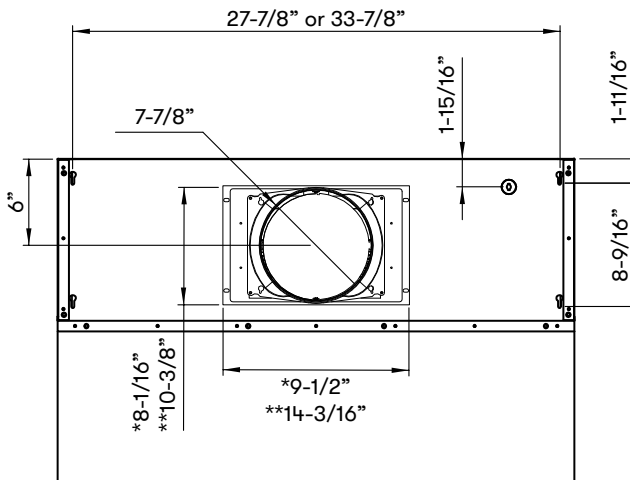

shown with optional recirculating kit

ACT™

POWERWAVE™

TOP

SIDE

BACK

- * 8" round ducting
- ** 10" round ducting
- *** Rectangular ducting

MODEL

Stainless Steel	AK7300AS	AK7336AS
Size	30"	36"

BLOWER PERFORMANCE

Blower CFM (Min. - Max.)	200 - 700	200 - 700
Sones (Min. - Max.)	0.8 - 6	0.8 - 6
ACT 590 CFM (Min. - Max.)	200 - 590	200 - 590
ACT 390 CFM (Min. - Max.)	200 - 390	200 - 390
ACT 290 CFM (Min. - Max.)	200 - 290	200 - 290
Optional Dual Blower (Min. - Max.)	NA	300 - 1,300

DUCT SPECIFICATIONS

Vertical Single Internal Blower	8" Round	8" Round
Horizontal Single Internal Blower	3-1/4" x 10" or 8" Round	3-1/4" x 10" or 8" Round
Vertical Dual Internal Blower	NA	10" Round
Horizontal Dual Internal Blower	NA	NA