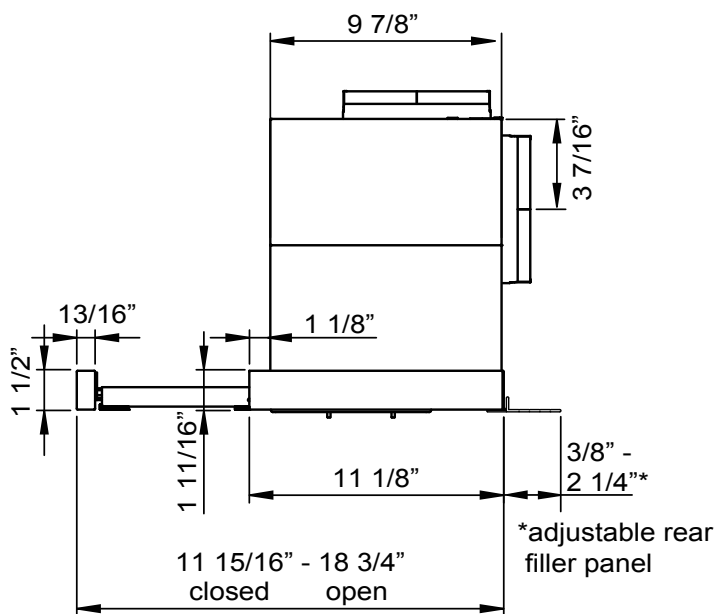

Tucked neatly out of sight within your cabinetry, Pisa is a minimal alternative to your typical under-cabinet range hood. Powered by the strength of a 500 CFM or 290 CFM blower, Pisa's low-profile body delivers stunning

design and quality performance. Its retractable visor helps in the capture of air and puts control at your fingertips. Pisa is perfect for kitchens that require a more discreet look.

SIDE