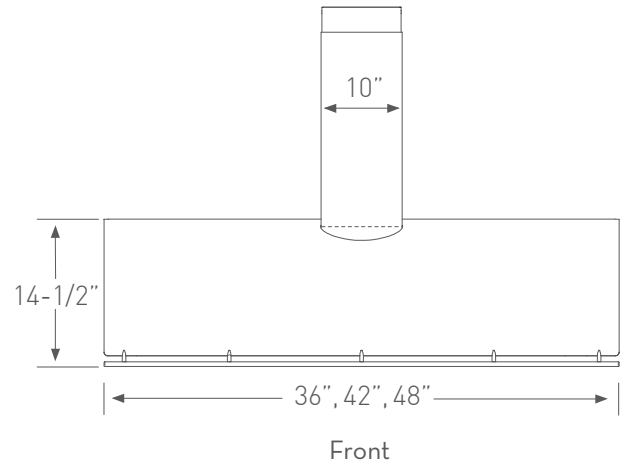

### HOOD HEIGHT CALCULATOR

CEILING HEIGHT	8'	8.5'	9'	9.5'	10'	10.5'	11'	12'
<b>MOUNTING HEIGHT†</b>	28" - 30"	26" - 34"	26" - 34"	28" - 36"	32" - 36"	NA	NA	NA

\*Blower sold separately.

\*\*CleanAir turns your hood on once every four hours for 10 minutes on speed one.

\*\*\*10" round duct connects to external and in-line blower. Must transition from 10" to 8" before duct passes through ceiling. A 10" to 8" adapter is included with external and in-line blowers.

\*\*\*\*AC power listed above is for hood with lights only. For blower specifications please refer to the blower spec sheet.

†Mounting height refers to distance between top of a 36" tall cooking surface and bottom of hood.

DESIGNER:  
FU-TUNG CHENG  
LIMITED EDITION

Rose Gold Stainless Steel

Black Mirror Stainless Steel

Optional Wireless Remote Control