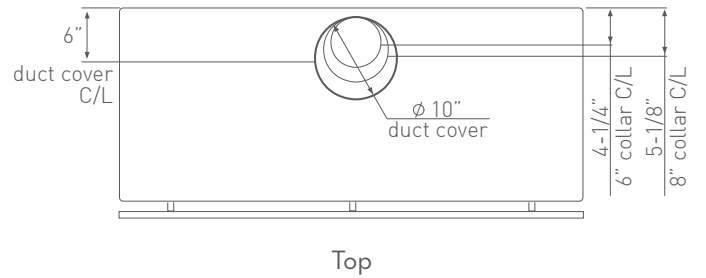

\*\*\*10" round duct connects to external and in-line blower. Must transition from 10" to 8" before duct passes through ceiling. A 10" to 8" adapter is included with external and in-line blowers.

\*\*\*\*AC power listed above is for hood with lights only. For blower specifications please refer to the blower spec sheet.

†Mounting height refers to distance between top of a 36" tall cooking surface and bottom of hood.

DESIGNER:  
FU-TUNG CHENG  
LIMITED EDITION

Rose Gold Stainless Steel

Black Mirror Stainless Steel

Optional Wireless Remote Control