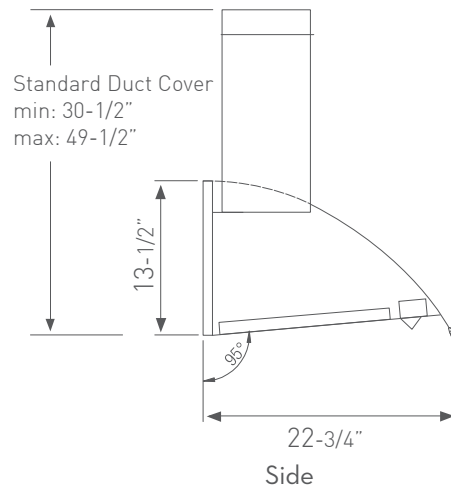

### HOOD HEIGHT CALCULATOR

CEILING HEIGHT	8'	8.5'	9'	9.5'	10'	10.5'	11'	12'
<b>MOUNTING HEIGHT†</b>	28" - 30"	26" - 34"	26" - 34"	28" - 36"	32" - 36"	NA	NA	NA

\*Blower sold separately.

\*\*CleanAir turns your hood on once every four hours for 10 minutes on speed one.

\*\*\*10" round duct connects to external and in-line blower. Must transition from 10" to 8" before duct passes through ceiling. A 10" to 8" adapter is included with external and in-line blowers.

\*\*\*\*AC power listed above is for hood with lights only. For blower specifications please refer to the blower spec sheet.

†Mounting height refers to distance between top of a 36" tall cooking surface and bottom of hood.

DESIGNER:  
FU-TUNG CHENG  
LIMITED EDITION

Rose Gold Stainless Steel

Black Mirror Stainless Steel

Optional Wireless Remote Control