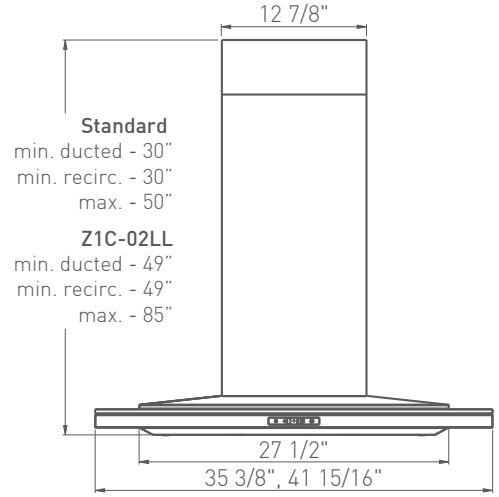

MOUNTING HEIGHT RANGE†	24" - 36"	24" - 36"
-------------------------------	-----------	-----------

WARRANTY	1 Year parts, 1 year labor	1 Year parts, 1 year labor
-----------------	----------------------------	----------------------------

HOOD HEIGHT CALCULATOR

CEILING HEIGHT		8'	8.5'	9'	9.5'	10'	10.5'	11'	12'
STANDARD DUCT COVER	Ducted Mounting Height†	24" - 30"	24" - 36"	24" - 36"	28" - 36"	34" - 36"	NA	NA	NA
	Recirc. Mounting Height†	24" - 30"	24" - 36"	24" - 36"	28" - 36"	34" - 36"	NA	NA	NA
EXTENSION DUCT COVER	Ducted Mounting Height†	NA	NA	NA	24" - 29"	24" - 35"	24" - 36"	24" - 36"	24" - 36"
	Recirc. Mounting Height†	NA	NA	NA	24" - 29"	24" - 35"	24" - 36"	24" - 36"	24" - 36"

****AC power listed above is for hood with lights only. For blower specifications please refer to the blower spec sheet.

†Mounting height refers to distance between top of a 36" tall cooking surface and bottom of hood.