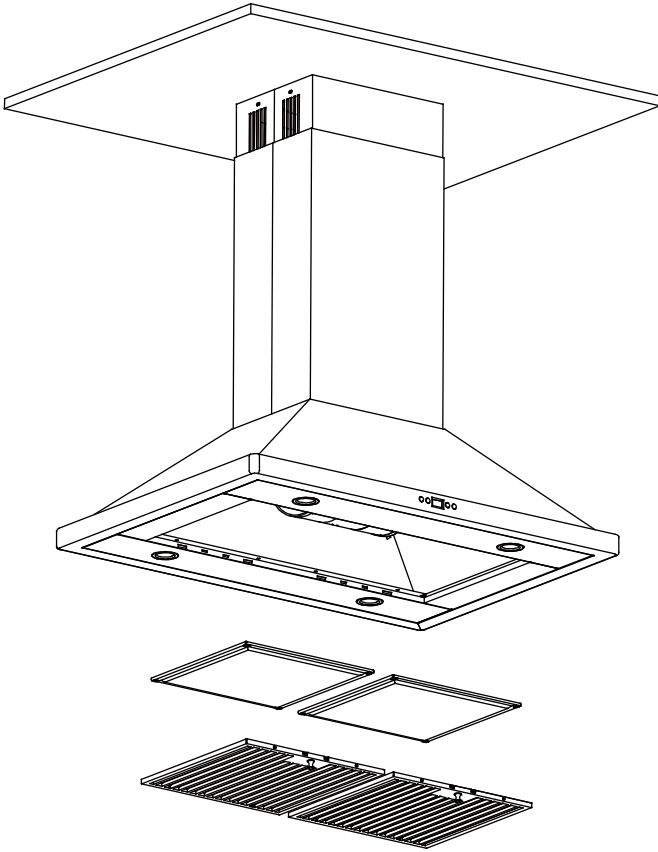

## ZRC-02NA

For use with models : ZNA-M90CS / ZNA-E42CS

Place charcoal filter on back-side of baffle filter. And place filter brackets over charcoal filter and secure in place by tucking each end of bracket under the baffle filter frame. Re-install baffle filter.