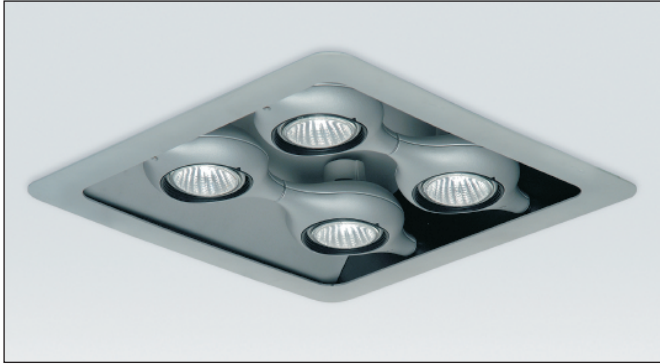

## SPACE RECESSED

Project Name: \_\_\_\_\_

Fixture Type: \_\_\_\_\_

Product Code: D9-6006

Style: RECESSED (NON INSULATED CEILING ONLY)

Diffusers: N/A

Finish: Metallic Gray

Lamp: 4 x 75W GU10 MR20

Voltage: 120V

Dimensions: L. 15 1/4" x W. 15 1/4" x D. 4 1/4"

Approval: Approved by  for North American Standards.