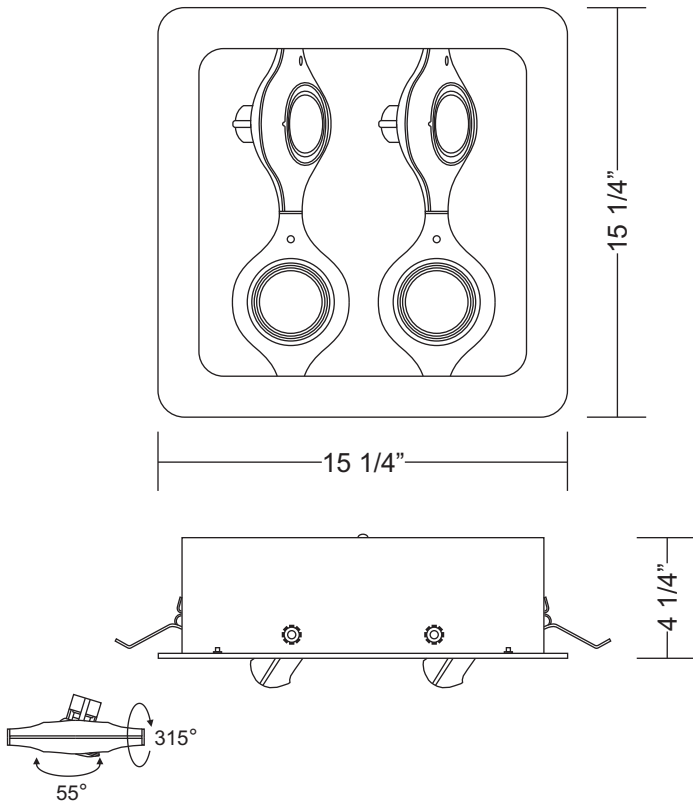

## SPACE RECESSED

Project Name: \_\_\_\_\_

Fixture Type: \_\_\_\_\_

Product Code: D9-6006

Style: RECESSED (NON INSULATED CEILING ONLY)

Diffusers: N/A

Finish: Metallic Gray

Lamp: 4 x 75W GU10 MR20

Voltage: 120V

Dimensions: L. 15 1/4" x W. 15 1/4" x D. 4 1/4"

Approval: Approved by  for North American Standards.

### Dimensions

Notes: \_\_\_\_\_