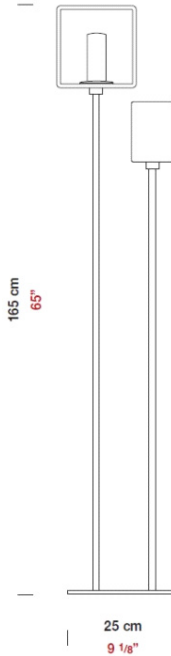

Date: _____

Project: _____

Fixture Type: _____

Specifier/Rep: _____

ORANGE

RED

BLACK

WHITE

GOLD LEAF

Certified by for North American Standard

APPLICATION:

Portable

CONSTRUCTION:

Fixture Material:

Not available

Fixture Finish:

Metalic Gray

Available Finish/Size/Lamping Options

Options Available

Component Requirement:

Complete Unit, no component required

ELECTRICAL:

Lamp Category: Halogen

Power Supply:

Not available

Voltage: 120

(277v or 347v available upon request)

Emergency:

Not available

IP RATING:

IP40

OPTICS:

Diffusor Material:

Blown Glass

Diffusor Finish:

Gold Leaf

Reflector: Not available

Efficiency:

Not available

NOTES: