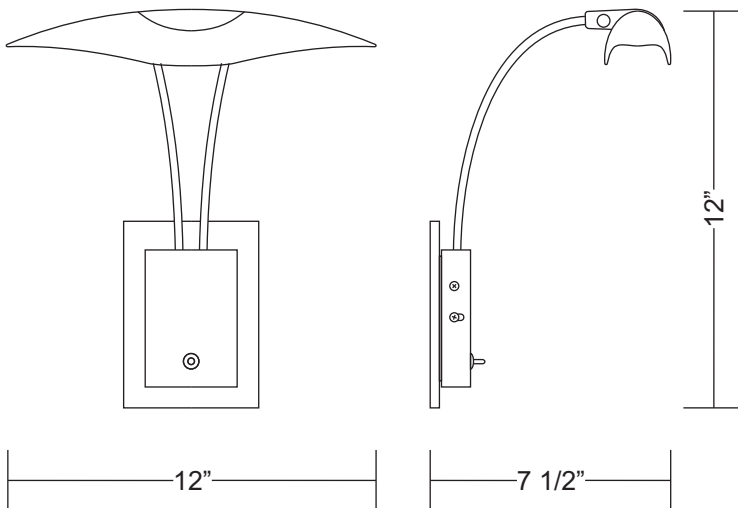

RAYA WALL

Project Name: _____

Fixture Type: _____

Product Code: D9-5005

Style: WALL

Diffusers: N/A

Finish: Brushed Nickel

Lamp: 2 x 20W Bi-Pin

Transformer: Integral (electronic)

Voltage: 120V/12V

Dimensions: W. 12" x Ht. 12" x Ext. 7 1/2"

Approval: Approved by  for North American Standards.

Dimensions

Notes: _____
