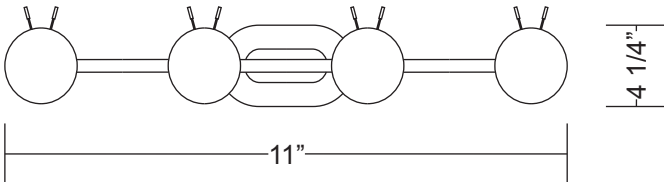

BANO WALL

Project Name: _____

Fixture Type: _____

Product Code: D9-5002

Style: WALL

Diffusers: White Glass

Finish: Chrome

Lamp: 4 x 60W B10 Candelabra

Voltage: 120V

Dimensions: W. 27" x Ht. 4 1/4" x Ext. 6"

Approval: Approved by  for North American Standards.

Dimensions

Notes: _____
