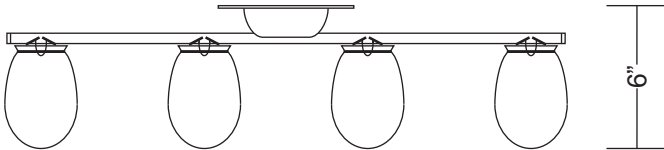

BANO WALL

Project Name: _____

Fixture Type: _____

Product Code: D9-5002

Style: WALL

Diffusers: White Glass

Finish: Chrome

Lamp: 4 x 60W B10 Candelabra

Voltage: 120V

Dimensions: W. 27" x Ht. 4 1/4" x Ext. 6"

Approval: Approved by  for North American Standards.

Dimensions

Notes: _____
