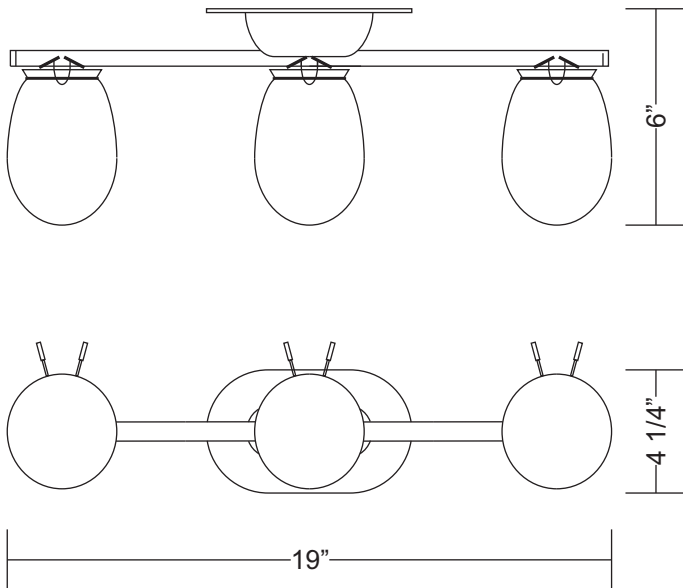

BANO WALL

Project Name: _____

Fixture Type: _____

Product Code: D9-5001

Style: WALL

Diffusers: White Glass

Finish: Chrome

Lamp: 3 x 60W B10 Candelabra

Voltage: 120V

Dimensions: W. 19" x Ht. 4 1/4" x Ext. 6"

 Approval: Approved by  for North American Standards.

Dimensions

Notes: _____
