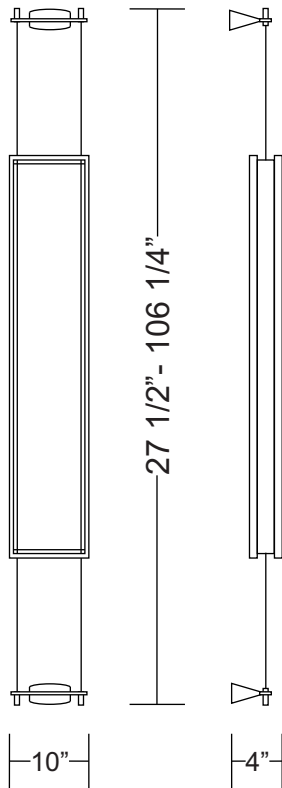

VISION WALL

Dimensions

Project Name: _____

Fixture Type: _____

Product Code: D1-3005

Style: WALL

Diffuser: White satin/clear class border

Finish: Chrome

*Lamp: 2 x 100W T10

**Voltage: 120V

Dimensions: W. 7" x Ht. 27 1/2"- 106 1/4" x Ext. 4"

 Approval: Approved by  for North American Standards.

Notes: _____

*Fluorescent Options

2 x 26W G24q-3 Base (electronic)