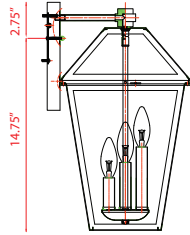

Back Plate measures:  
4.75"W x 9.5"H

| A |

Back Plate measures:  
4.75"W x 8.25"H

| B |

Back Plate measures:  
4.75"W x 6"H

| C |

Back Plate measures:  
4.75"W x 5.25"H

| D |

| E |

| F |

| G |

| Product | Bulbs/Wattage        | L/Ext. | W      | H      | Overall-H | Chain/Rods Length | Wire Length | Ceiling/Wall Plate Size |
|---------|----------------------|--------|--------|--------|-----------|-------------------|-------------|-------------------------|
| A       | 579XL-BK (3) 60W-c   | 13.25" | 12.25" | 21.25" | ---       | ---               | ---         | 4.75"W x 9.5"H          |
| B       | 579B-BK (3) 60W-c    | 11"    | 10"    | 17.5"  | ---       | ---               | ---         | 4.75"W x 8.25"H         |
| C       | 579M-BK (1) 100W-m   | 9"     | 8.25"  | 13.25" | ---       | ---               | ---         | 4.75"W x 6"H            |
| D       | 579S-BK (1) 100W-m   | 6"     | 7"     | 10.75" | ---       | ---               | ---         | 4.75"W x 5.25"H         |
| E       | 579CHXL-BK (3) 60W-c | ---    | 12.25" | 21.5"  | 82.5"     | 60" chain         | 110"        | 4.75" x 4.75"           |
| F       | 579CHB-BK (3) 60W-c  | ---    | 10"    | 18"    | 79"       | 60" chain         | 110"        | 4.75" x 4.75"           |
| G       | 579CHM-BK (1) 100W-m | ---    | 8.25"  | 14.25" | 75.25"    | 60" chain         | 110"        | 4.75" x 4.75"           |