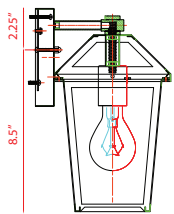

Back Plate measures:  
4.75"W x 9.5"H

| A |

Back Plate measures:  
4.75"W x 8.25"H

| B |

Back Plate measures:  
4.75"W x 6"H

| C |

Back Plate measures:  
4.75"W x 5.25"H

| D |

| E |

| F |

| G |

| Product | Bulbs/Wattage        | L/Ext. | W      | H      | Overall-H | Chain/Rods Length | Wire Length | Ceiling/Wall Plate Size |
|---------|----------------------|--------|--------|--------|-----------|-------------------|-------------|-------------------------|
| A       | 579XL-BK (3) 60W-c   | 13.25" | 12.25" | 21.25" | ---       | ---               | ---         | 4.75"W x 9.5"H          |
| B       | 579B-BK (3) 60W-c    | 11"    | 10"    | 17.5"  | ---       | ---               | ---         | 4.75"W x 8.25"H         |
| C       | 579M-BK (1) 100W-m   | 9"     | 8.25"  | 13.25" | ---       | ---               | ---         | 4.75"W x 6"H            |
| D       | 579S-BK (1) 100W-m   | 6"     | 7"     | 10.75" | ---       | ---               | ---         | 4.75"W x 5.25"H         |
| E       | 579CHXL-BK (3) 60W-c | ---    | 12.25" | 21.5"  | 82.5"     | 60" chain         | 110"        | 4.75" x 4.75"           |
| F       | 579CHB-BK (3) 60W-c  | ---    | 10"    | 18"    | 79"       | 60" chain         | 110"        | 4.75" x 4.75"           |
| G       | 579CHM-BK (1) 100W-m | ---    | 8.25"  | 14.25" | 75.25"    | 60" chain         | 110"        | 4.75" x 4.75"           |