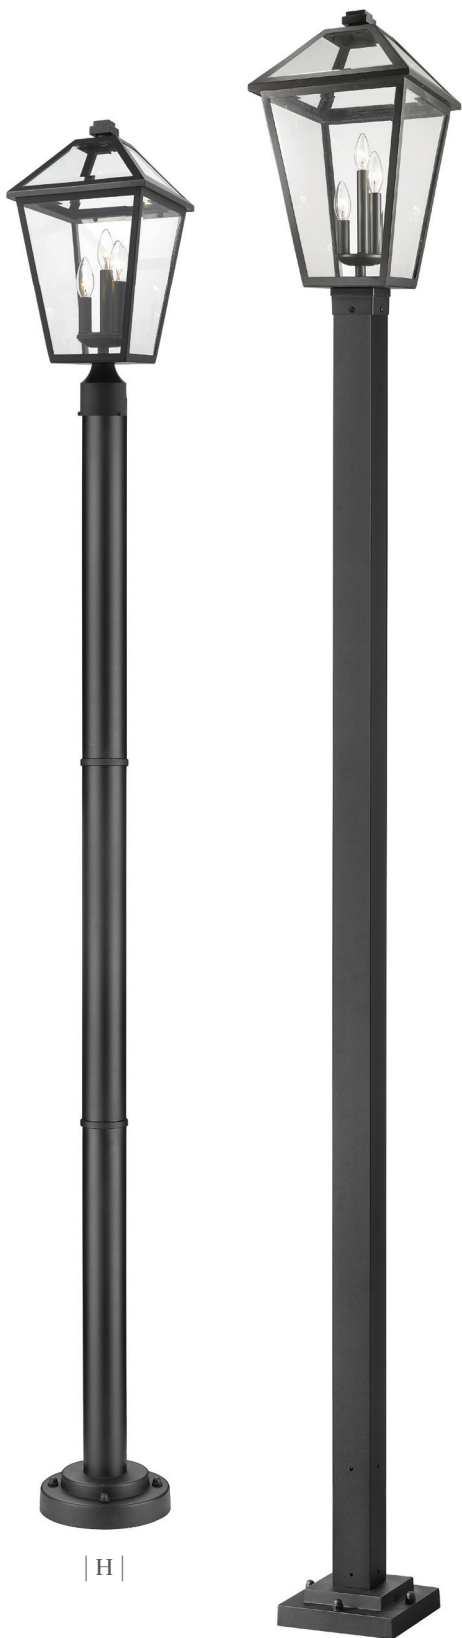

# TALBOT

A transitional-style frame with bold glass panels make this a truly timeless collection. Offered in wall mount, pendants and even post lights, The Talbot family is available in two finishes, Midnight Black with Clear beveled glass panels or Rubbed Bronze with Seeded Glass Panels.

Back Plate measures:  
4.75"W x 9.5"H

| A |

Back Plate measures:  
4.75"W x 8.25"H

| B |

Back Plate measures:  
4.75"W x 6"H

| C |

Back Plate measures:  
4.75"W x 5.25"H

| D |

| E |

| F |

| G |

| Product | Bulbs/Wattage        | L/Ext. | W      | H      | Overall-H | Chain/Rods Length | Wire Length | Ceiling/Wall Plate Size |
|---------|----------------------|--------|--------|--------|-----------|-------------------|-------------|-------------------------|
| A       | 579XL-BK (3) 60W-c   | 13.25" | 12.25" | 21.25" | ---       | ---               | ---         | 4.75"W x 9.5"H          |
| B       | 579B-BK (3) 60W-c    | 11"    | 10"    | 17.5"  | ---       | ---               | ---         | 4.75"W x 8.25"H         |
| C       | 579M-BK (1) 100W-m   | 9"     | 8.25"  | 13.25" | ---       | ---               | ---         | 4.75"W x 6"H            |
| D       | 579S-BK (1) 100W-m   | 6"     | 7"     | 10.75" | ---       | ---               | ---         | 4.75"W x 5.25"H         |
| E       | 579CHXL-BK (3) 60W-c | ---    | 12.25" | 21.5"  | 82.5"     | 60" chain         | 110"        | 4.75" x 4.75"           |
| F       | 579CHB-BK (3) 60W-c  | ---    | 10"    | 18"    | 79"       | 60" chain         | 110"        | 4.75" x 4.75"           |
| G       | 579CHM-BK (1) 100W-m | ---    | 8.25"  | 14.25" | 75.25"    | 60" chain         | 110"        | 4.75" x 4.75"           |