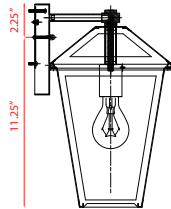

Back Plate measures:  
4.75"W x 9.5"H

| A |

Back Plate measures:  
4.75"W x 8.25"H

| B |

Back Plate measures:  
4.75"W x 6"H

| C |

Back Plate measures:  
4.75"W x 5.25"H

| D |

|   | Product     | Bulbs/Wattage | W      | H      |
|---|-------------|---------------|--------|--------|
| J | 579PHMR-BK  | (1) 100W-m    | 8.25"  | 16.5"  |
| K | 579PHXLR-BK | (3) 60W-c     | 12.25" | 24.25" |
| L | 579PHBR-BK  | (3) 60W-c     | 10"    | 20.5"  |
| M | 579PHMS-BK  | (1) 100W-m    | 8.25"  | 15"    |
| N | 579PHXLS-BK | (3) 60W-c     | 12.25" | 22.75" |
| O | 579PHBS-BK  | (3) 60W-c     | 10"    | 19"    |