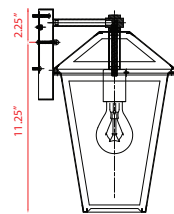

Back Plate measures:  
4.75"W x 9.5"H

| A |

Back Plate measures:  
4.75"W x 8.25"H

| B |

Back Plate measures:  
4.75"W x 6"H

| C |

Back Plate measures:  
4.75"W x 5.25"H

| D |

| E |

| F |

| G |

| Product | Bulbs/Wattage        | L/Ext. | W      | H      | Overall-H | Chain/Rods Length | Wire Length | Ceiling/Wall Plate Size |
|---------|----------------------|--------|--------|--------|-----------|-------------------|-------------|-------------------------|
| A       | 579XL-BK (3) 60W-c   | 13.25" | 12.25" | 21.25" | ---       | ---               | ---         | 4.75"W x 9.5"H          |
| B       | 579B-BK (3) 60W-c    | 11"    | 10"    | 17.5"  | ---       | ---               | ---         | 4.75"W x 8.25"H         |
| C       | 579M-BK (1) 100W-m   | 9"     | 8.25"  | 13.25" | ---       | ---               | ---         | 4.75"W x 6"H            |
| D       | 579S-BK (1) 100W-m   | 6"     | 7"     | 10.75" | ---       | ---               | ---         | 4.75"W x 5.25"H         |
| E       | 579CHXL-BK (3) 60W-c | ---    | 12.25" | 21.5"  | 82.5"     | 60" chain         | 110"        | 4.75" x 4.75"           |
| F       | 579CHB-BK (3) 60W-c  | ---    | 10"    | 18"    | 79"       | 60" chain         | 110"        | 4.75" x 4.75"           |
| G       | 579CHM-BK (1) 100W-m | ---    | 8.25"  | 14.25" | 75.25"    | 60" chain         | 110"        | 4.75" x 4.75"           |