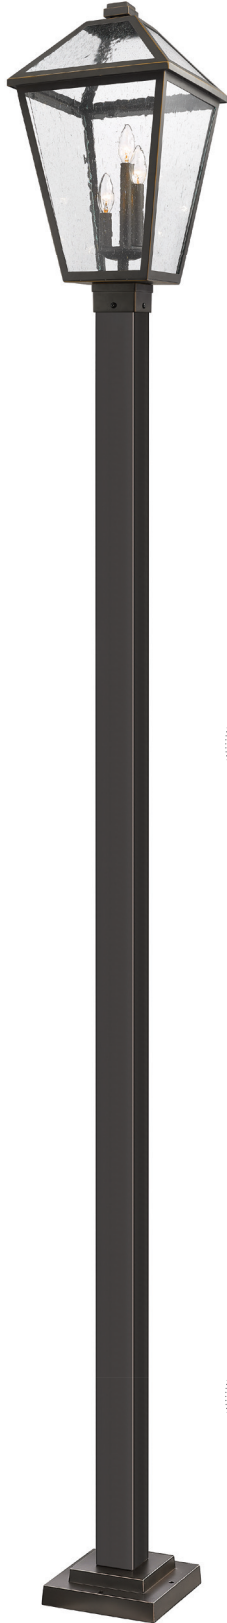

| I |

Fixtures "J", "K" and "L" are compatible with 533PM-ORB.

Fixtures "M", "N", and "O" are compatible with SQPM-ORB.

	Product	Bulbs/Wattage	W	H
H	579PHXLR-564P-ORB	(3) 60W-c	14.25"	106"
I	579PHXLS-536P-ORB	(3) 60W-c	12.25"	117.75"

Cut post to suit desired height

	Product	Bulbs/Wattage	W	H
J	579PHMR-ORB	(1) 100W-m	8.25"	16.5"
K	579PHXLR-ORB	(3) 60W-c	12.25"	24.25"
L	579PHBR-ORB	(3) 60W-c	10"	20.5"
M	579PHMS-ORB	(1) 100W-m	8.25"	15"
N	579PHXLS-ORB	(3) 60W-c	12.25"	22.75"
O	579PHBS-ORB	(3) 60W-c	10"	19"