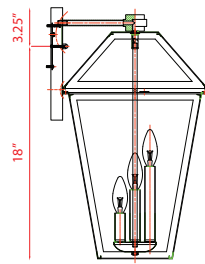

Back Plate measures:  
4.75"W x 9.5"H

| A |

Back Plate measures:  
4.75"W x 8.25"H

| B |

Back Plate measures:  
4.75"W x 6"H

| C |

Back Plate measures:  
4.75"W x 5.25"H

| D |

| O |

Fixtures "M", "N", and "O" are compatible with SQPM-BK.

|   | Product          | Bulbs/Wattage | W      | H       |
|---|------------------|---------------|--------|---------|
| H | 579PHBR-567P-BK  | (3) 60W-c     | 10"    | 94.25"  |
| I | 579PHXLS-536P-BK | (3) 60W-c     | 12.25" | 117.75" |

|   | Product     | Bulbs/Wattage | W      | H      |
|---|-------------|---------------|--------|--------|
| J | 579PHMR-BK  | (1) 100W-m    | 8.25"  | 16.5"  |
| K | 579PHXLR-BK | (3) 60W-c     | 12.25" | 24.25" |
| L | 579PHBR-BK  | (3) 60W-c     | 10"    | 20.5"  |
| M | 579PHMS-BK  | (1) 100W-m    | 8.25"  | 15"    |
| N | 579PHXLS-BK | (3) 60W-c     | 12.25" | 22.75" |
| O | 579PHBS-BK  | (3) 60W-c     | 10"    | 19"    |