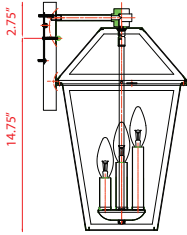

Back Plate measures:  
4.75"W x 9.5"H

| A |

Back Plate measures:  
4.75"W x 8.25"H

| B |

Back Plate measures:  
4.75"W x 6"H

| C |

Back Plate measures:  
4.75"W x 5.25"H

| D |

|   | Product     | Bulbs/Wattage | W      | H      |
|---|-------------|---------------|--------|--------|
| J | 579PHMR-BK  | (1) 100W-m    | 8.25"  | 16.5"  |
| K | 579PHXLR-BK | (3) 60W-c     | 12.25" | 24.25" |
| L | 579PHBR-BK  | (3) 60W-c     | 10"    | 20.5"  |
| M | 579PHMS-BK  | (1) 100W-m    | 8.25"  | 15"    |
| N | 579PHXLS-BK | (3) 60W-c     | 12.25" | 22.75" |
| O | 579PHBS-BK  | (3) 60W-c     | 10"    | 19"    |

Cut post to suit desired height