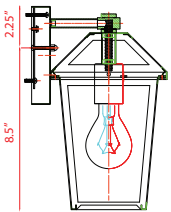

Back Plate measures:  
4.75"W x 9.5"H

| A |

Back Plate measures:  
4.75"W x 8.25"H

| B |

Back Plate measures:  
4.75"W x 6"H

| C |

Back Plate measures:  
4.75"W x 5.25"H

| D |

| E |

| F |

| G |

| Product | Bulbs/Wattage         | L/Ext. | W      | H      | Overall-H | Chain/Rods Length | Wire Length | Ceiling/Wall Plate Size |
|---------|-----------------------|--------|--------|--------|-----------|-------------------|-------------|-------------------------|
| A       | 579XL-ORB (3) 60W-c   | 13.25" | 12.25" | 21.25" | ---       | ---               | ---         | 4.75"W x 9.5"H          |
| B       | 579B-ORB (3) 60W-c    | 11"    | 10"    | 17.5"  | ---       | ---               | ---         | 4.75"W x 8.25"H         |
| C       | 579M-ORB (1) 100W-m   | 9"     | 8.25"  | 13.25" | ---       | ---               | ---         | 4.75"W x 6"H            |
| D       | 579S-ORB (1) 100W-m   | 6"     | 7"     | 10.75" | ---       | ---               | ---         | 4.75"W x 5.25"H         |
| E       | 579CHXL-ORB (3) 60W-c | ---    | 12.25" | 21.5"  | 82.5"     | 60" chain         | 110"        | 4.75" x 4.75"           |
| F       | 579CHB-ORB (3) 60W-c  | ---    | 10"    | 18"    | 79"       | 60" chain         | 110"        | 4.75" x 4.75"           |
| G       | 579CHM-ORB (1) 100W-m | ---    | 8.25"  | 14.25" | 75.25"    | 60" chain         | 110"        | 4.75" x 4.75"           |