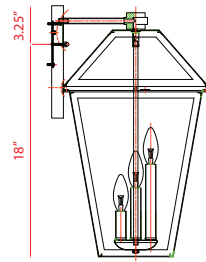

Back Plate measures:  
4.75"W x 9.5"H

| A |

Back Plate measures:  
4.75"W x 8.25"H

| B |

Back Plate measures:  
4.75"W x 6"H

| C |

Back Plate measures:  
4.75"W x 5.25"H

| D |

| E |

| F |

| G |

| Product | Bulbs/Wattage        | L/Ext. | W      | H      | Overall-H | Chain/Rods Length | Wire Length | Ceiling/Wall Plate Size |
|---------|----------------------|--------|--------|--------|-----------|-------------------|-------------|-------------------------|
| A       | 579XL-BK (3) 60W-c   | 13.25" | 12.25" | 21.25" | ---       | ---               | ---         | 4.75"W x 9.5"H          |
| B       | 579B-BK (3) 60W-c    | 11"    | 10"    | 17.5"  | ---       | ---               | ---         | 4.75"W x 8.25"H         |
| C       | 579M-BK (1) 100W-m   | 9"     | 8.25"  | 13.25" | ---       | ---               | ---         | 4.75"W x 6"H            |
| D       | 579S-BK (1) 100W-m   | 6"     | 7"     | 10.75" | ---       | ---               | ---         | 4.75"W x 5.25"H         |
| E       | 579CHXL-BK (3) 60W-c | ---    | 12.25" | 21.5"  | 82.5"     | 60" chain         | 110"        | 4.75" x 4.75"           |
| F       | 579CHB-BK (3) 60W-c  | ---    | 10"    | 18"    | 79"       | 60" chain         | 110"        | 4.75" x 4.75"           |
| G       | 579CHM-BK (1) 100W-m | ---    | 8.25"  | 14.25" | 75.25"    | 60" chain         | 110"        | 4.75" x 4.75"           |