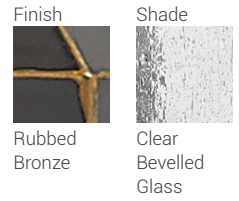

| H |

Fixtures "J", "K" and "L" are compatible with 533PM-ORB.

Fixtures "M", "N", and "O" are compatible with SQPM-ORB.

	Product	Bulbs/Wattage	W	H
H	579PHXLR-564P-ORB	(3) 60W-c	14.25"	106"
I	579PHXLS-536P-ORB	(3) 60W-c	12.25"	117.75"

Cut post to suit desired height

	Product	Bulbs/Wattage	W	H
J	579PHMR-ORB	(1) 100W-m	8.25"	16.5"
K	579PHXLR-ORB	(3) 60W-c	12.25"	24.25"
L	579PHBR-ORB	(3) 60W-c	10"	20.5"
M	579PHMS-ORB	(1) 100W-m	8.25"	15"
N	579PHXLS-ORB	(3) 60W-c	12.25"	22.75"
O	579PHBS-ORB	(3) 60W-c	10"	19"